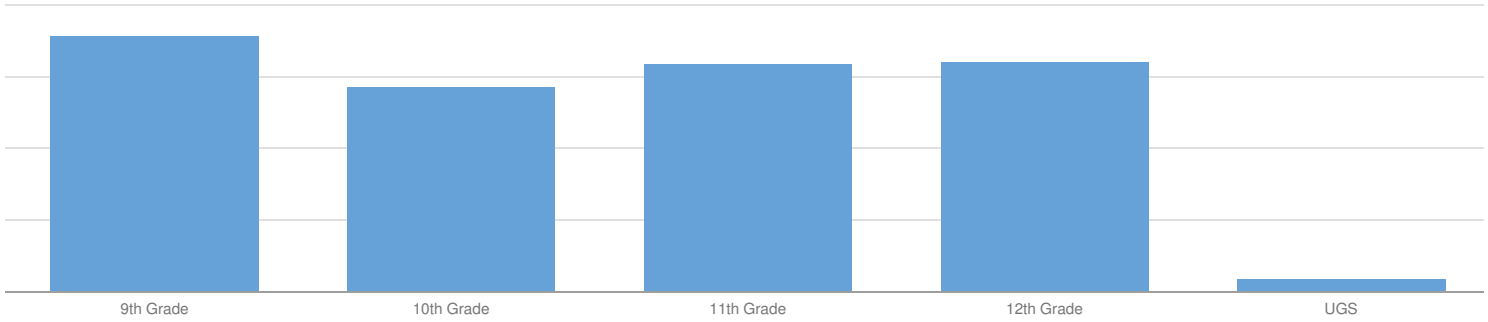

BATAVIA HIGH SCHOOL ENROLLMENT (2016 - 17)

K-12 Enrollment: 651

ENROLLMENT BY GENDER

ENROLLMENT BY ETHNICITY

OTHER GROUPS

ENROLLMENT BY GRADE

© COPYRIGHT NEW YORK STATE EDUCATION DEPARTMENT, ALL RIGHTS RESERVED.