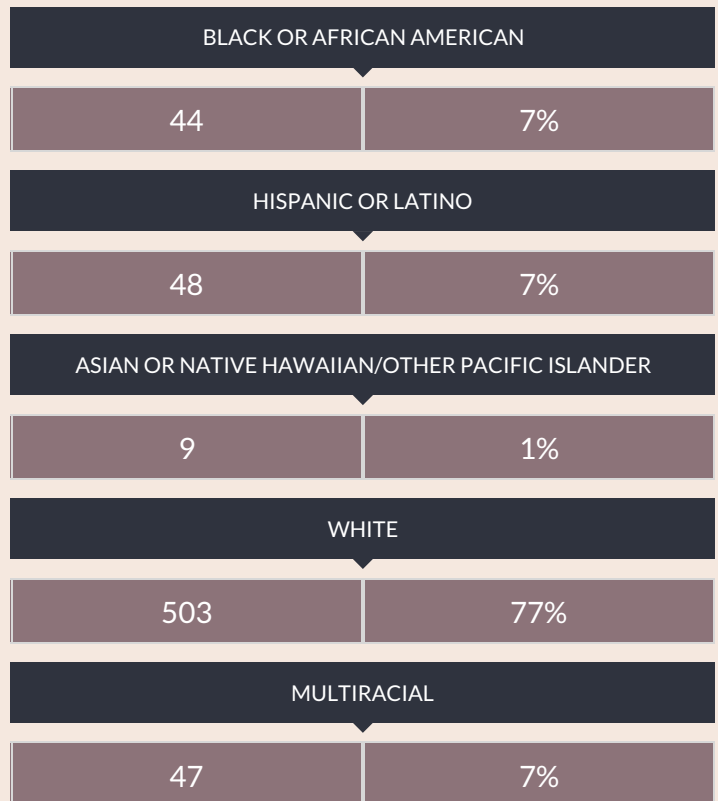

ENROLLMENT BY ETHNICITY