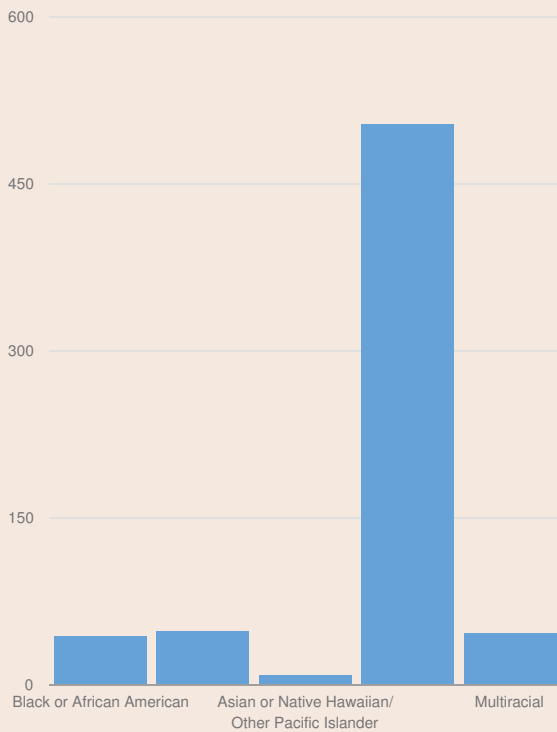

ENROLLMENT BY ETHNICITY