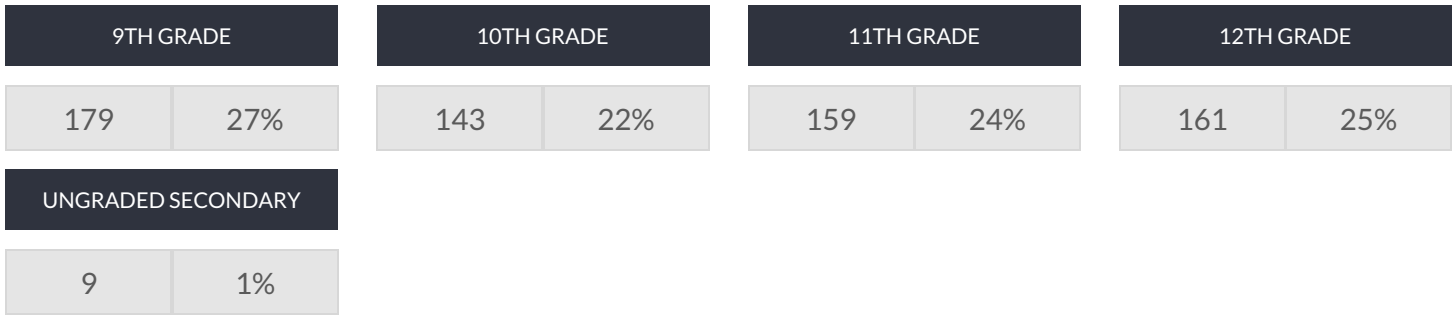

BATAVIA HIGH SCHOOL ENROLLMENT (2016 - 17)

K-12 Enrollment: 651

ENROLLMENT BY GENDER

ENROLLMENT BY ETHNICITY

OTHER GROUPS

ENROLLMENT BY GRADE

© COPYRIGHT NEW YORK STATE EDUCATION DEPARTMENT, ALL RIGHTS RESERVED.