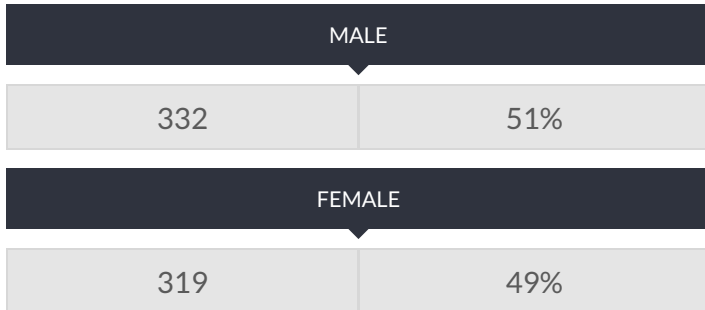

These enrollment data are collected as part of NYSED's Student Information Repository System (SIRS). These counts are as of "BEDS Day" which is typically the first Wednesday in October. Available are enrollment counts for public and charter school students by various demographics for the 2016 - 17 school year. For nonpublic school enrollment data please see the [Non-Public School Enrollment and Staff information](#) on our Information and Reporting Services webpage.

BATAVIA HIGH SCHOOL ENROLLMENT (2016 - 17)

K-12 Enrollment: 651

ENROLLMENT BY GENDER