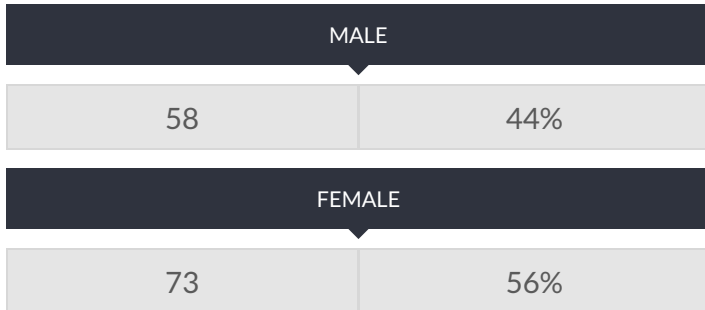

These enrollment data are collected as part of NYSED's Student Information Repository System (SIRS). These counts are as of "BEDS Day" which is typically the first Wednesday in October. Available are enrollment counts for public and charter school students by various demographics for the 2016 - 17 school year. For nonpublic school enrollment data please see the [Non-Public School Enrollment and Staff information](#) on our Information and Reporting Services webpage.

AMBER CHARTER SCHOOL KINGSBRIDGE ENROLLMENT (2016 - 17)

K-12 Enrollment: 131

ENROLLMENT BY GENDER