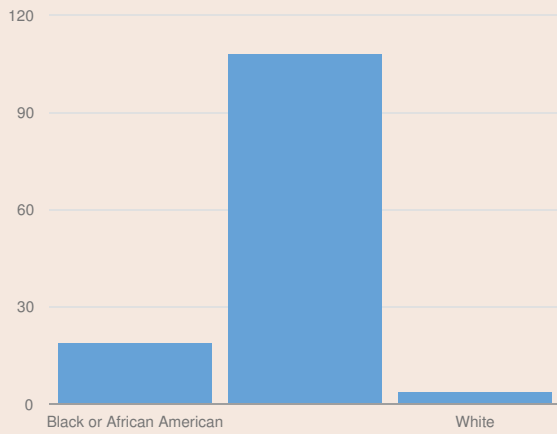

ENROLLMENT BY ETHNICITY