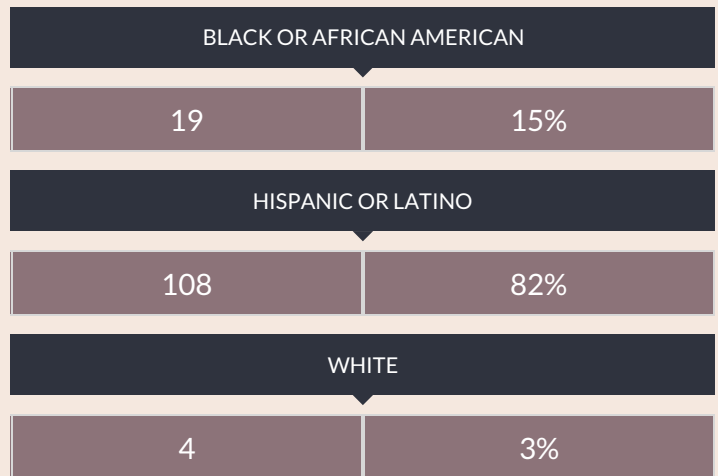

ENROLLMENT BY ETHNICITY