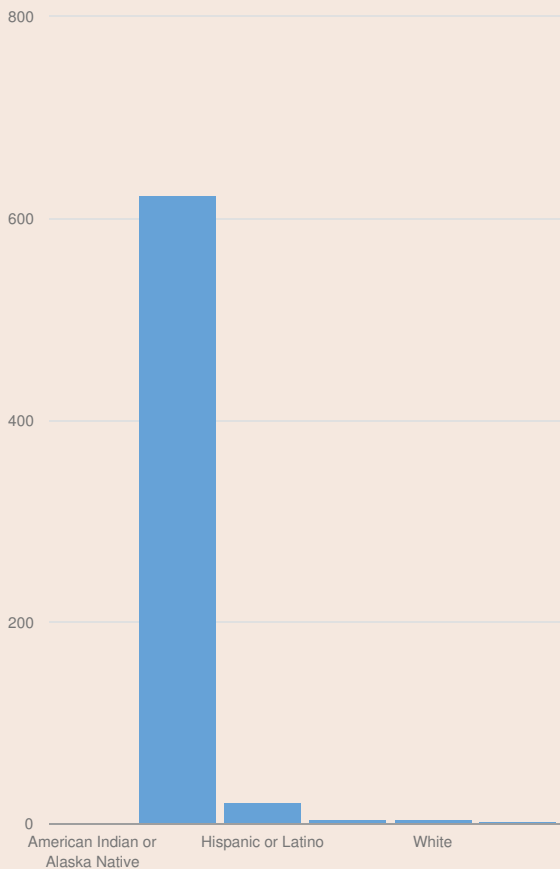

These enrollment data are collected as part of NYSED's Student Information Repository System (SIRS). These counts are as of "BEDS Day" which is typically the first Wednesday in October. Available are enrollment counts for public and charter school students by various demographics for the 2016 - 17 school year. For nonpublic school enrollment data please see the [Non-Public School Enrollment and Staff information](#) on our Information and Reporting Services webpage.

IS 285 MEYER LEVIN ENROLLMENT (2016 - 17)

K-12 Enrollment: 655

ENROLLMENT BY GENDER

ENROLLMENT BY ETHNICITY

OTHER GROUPS

ENROLLMENT BY GRADE

© COPYRIGHT NEW YORK STATE EDUCATION DEPARTMENT, ALL RIGHTS RESERVED.