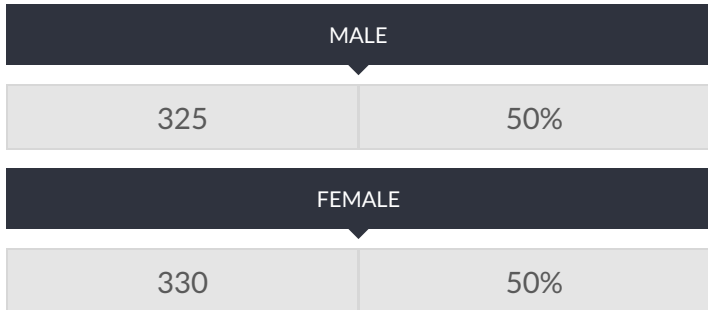

These enrollment data are collected as part of NYSED's Student Information Repository System (SIRS). These counts are as of "BEDS Day" which is typically the first Wednesday in October. Available are enrollment counts for public and charter school students by various demographics for the 2016 - 17 school year. For nonpublic school enrollment data please see the [Non-Public School Enrollment and Staff information](#) on our Information and Reporting Services webpage.

IS 285 MEYER LEVIN ENROLLMENT (2016 - 17)

K-12 Enrollment: 655

ENROLLMENT BY GENDER

ENROLLMENT BY ETHNICITY

OTHER GROUPS

ENROLLMENT BY GRADE

© COPYRIGHT NEW YORK STATE EDUCATION DEPARTMENT, ALL RIGHTS RESERVED.