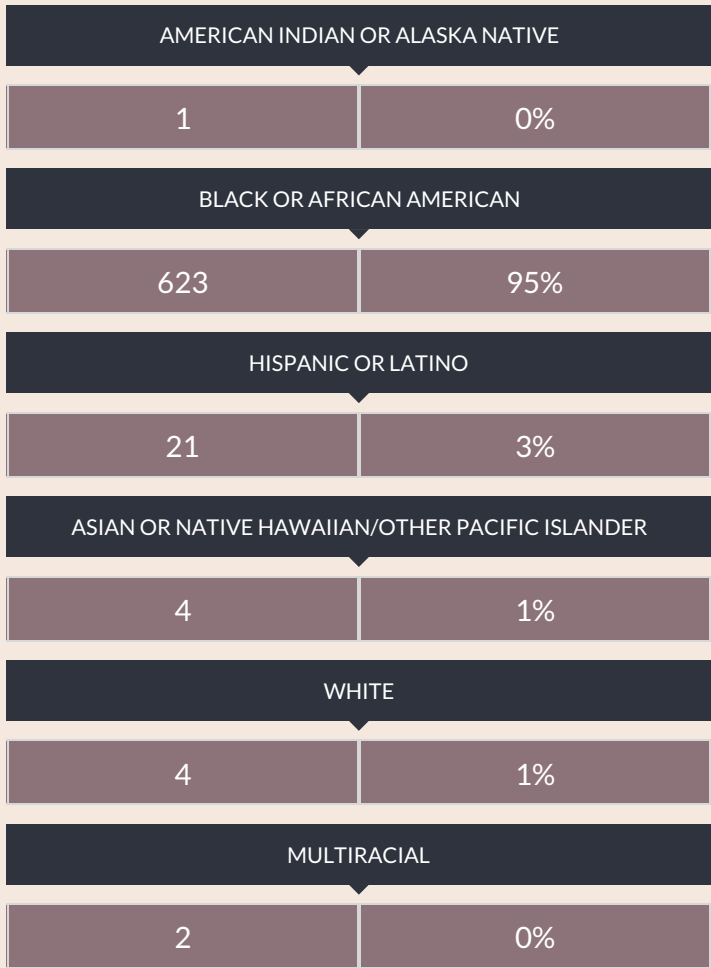

ENROLLMENT BY ETHNICITY