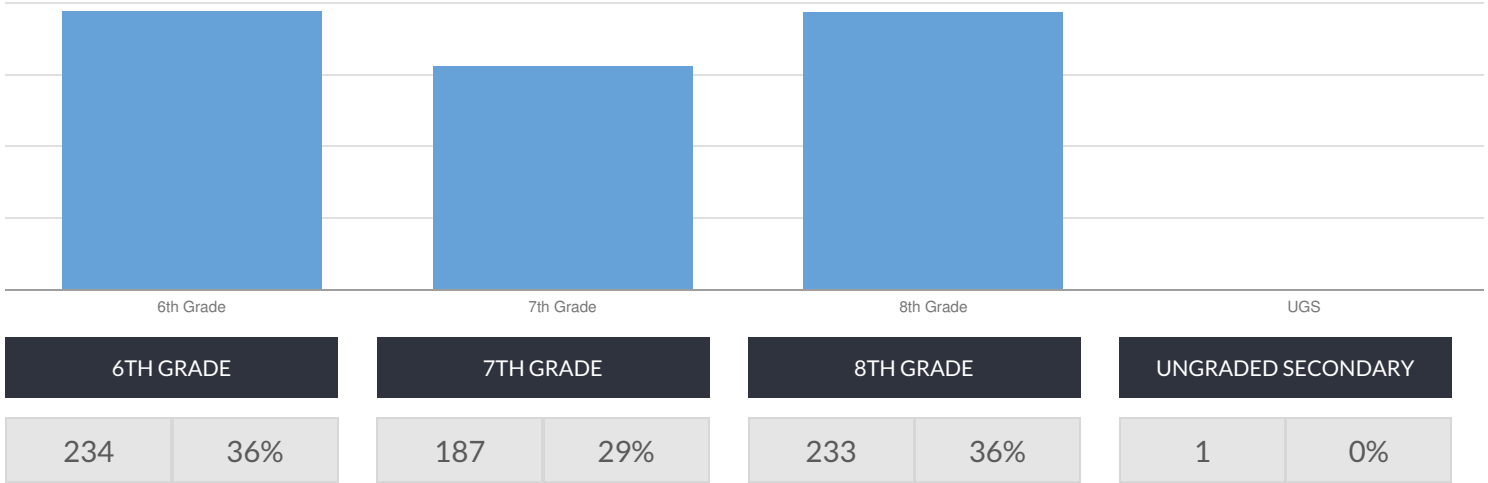

IS 285 MEYER LEVIN ENROLLMENT (2016 - 17)

K-12 Enrollment: 655

ENROLLMENT BY GENDER

ENROLLMENT BY ETHNICITY

OTHER GROUPS

ENROLLMENT BY GRADE

© COPYRIGHT NEW YORK STATE EDUCATION DEPARTMENT, ALL RIGHTS RESERVED.