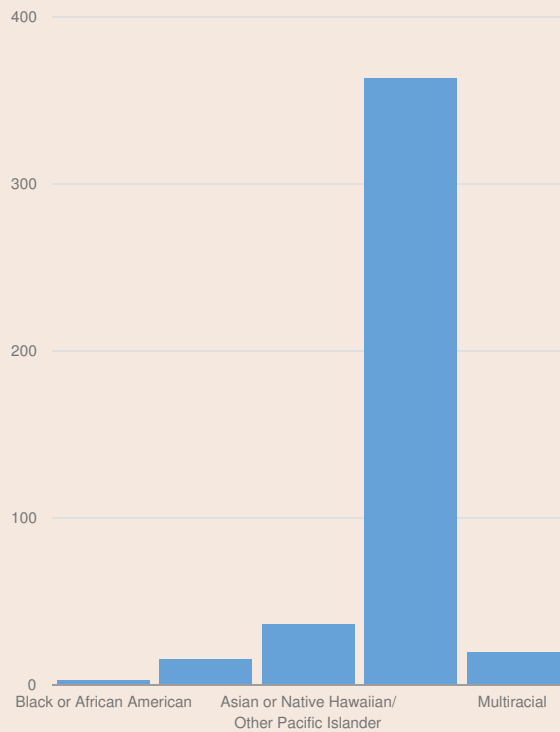

ENROLLMENT BY ETHNICITY