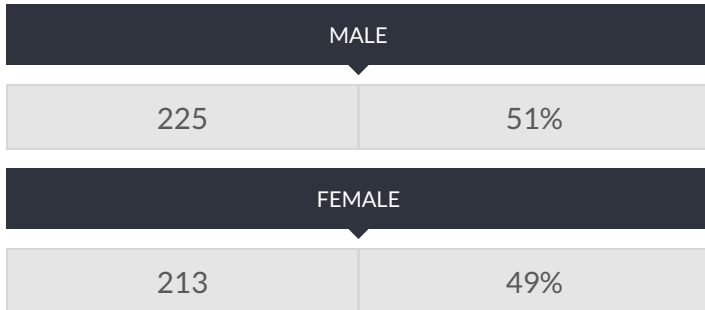

These enrollment data are collected as part of NYSED's Student Information Repository System (SIRS). These counts are as of "BEDS Day" which is typically the first Wednesday in October. Available are enrollment counts for public and charter school students by various demographics for the 2016 - 17 school year. For nonpublic school enrollment data please see the [Non-Public School Enrollment and Staff information](#) on our Information and Reporting Services webpage.

BRONXVILLE MIDDLE SCHOOL ENROLLMENT (2016 - 17)

K-12 Enrollment: 438

ENROLLMENT BY GENDER