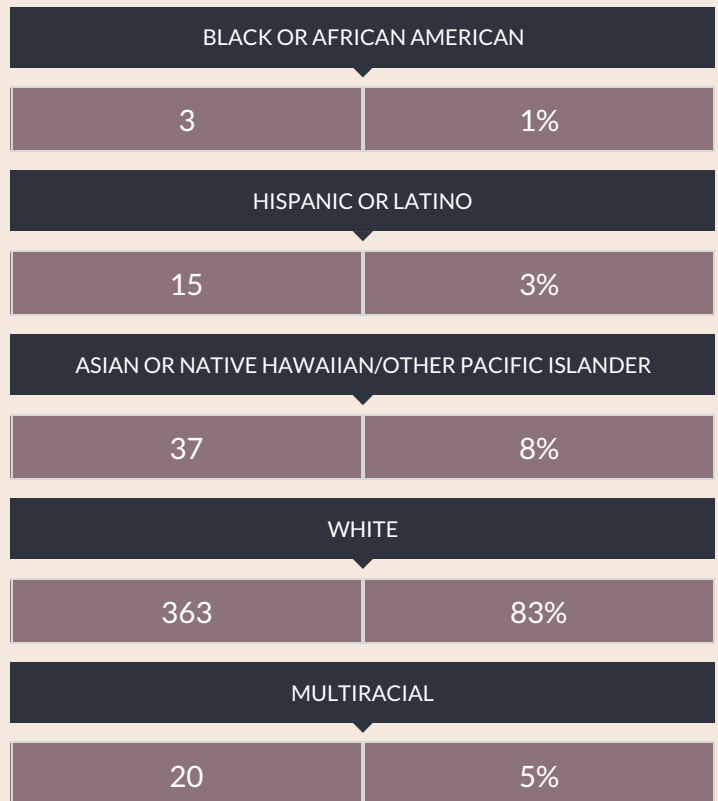

These enrollment data are collected as part of NYSED's Student Information Repository System (SIRS). These counts are as of "BEDS Day" which is typically the first Wednesday in October. Available are enrollment counts for public and charter school students by various demographics for the 2016 - 17 school year. For nonpublic school enrollment data please see the [Non-Public School Enrollment and Staff information](#) on our Information and Reporting Services webpage.

### ENROLLMENT BY ETHNICITY