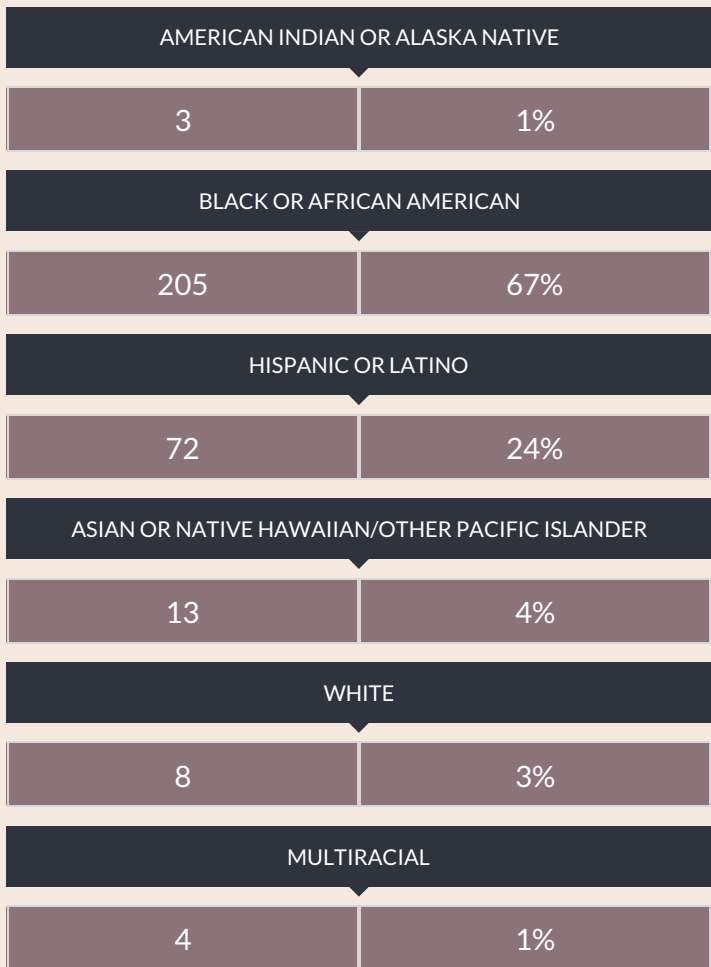

ENROLLMENT BY ETHNICITY