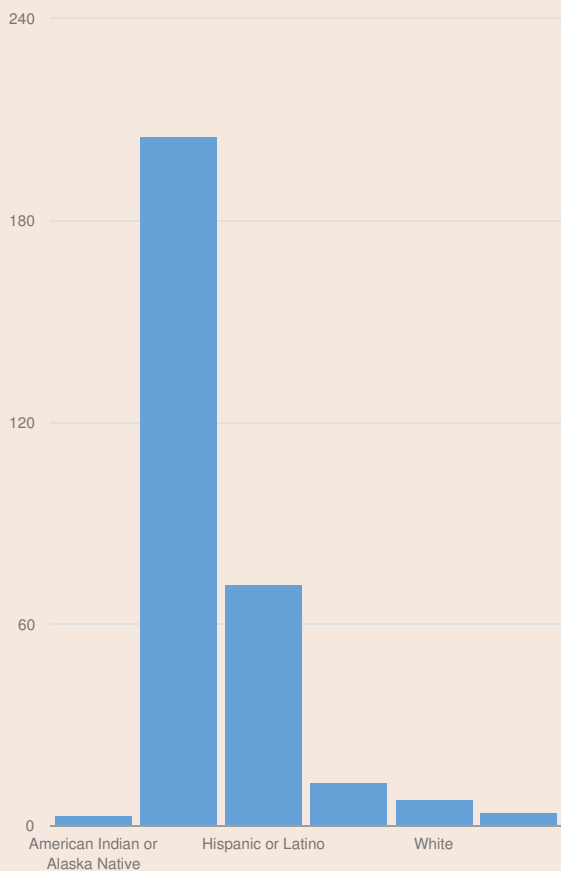

ENROLLMENT BY ETHNICITY