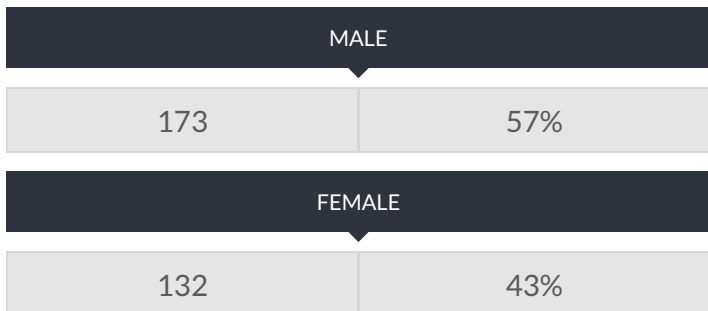

These enrollment data are collected as part of NYSED's Student Information Repository System (SIRS). These counts are as of "BEDS Day" which is typically the first Wednesday in October. Available are enrollment counts for public and charter school students by various demographics for the 2017 - 18 school year. For nonpublic school enrollment data please see the [Non-Public School Enrollment and Staff information](#) on our Information and Reporting Services webpage.

MS 113 RONALD EDMONDS LEARNING CTR ENROLLMENT (2017 - 18)

K-12 Enrollment: 305

ENROLLMENT BY GENDER

ENROLLMENT BY ETHNICITY

OTHER GROUPS

ENROLLMENT BY GRADE

© COPYRIGHT NEW YORK STATE EDUCATION DEPARTMENT, ALL RIGHTS RESERVED.