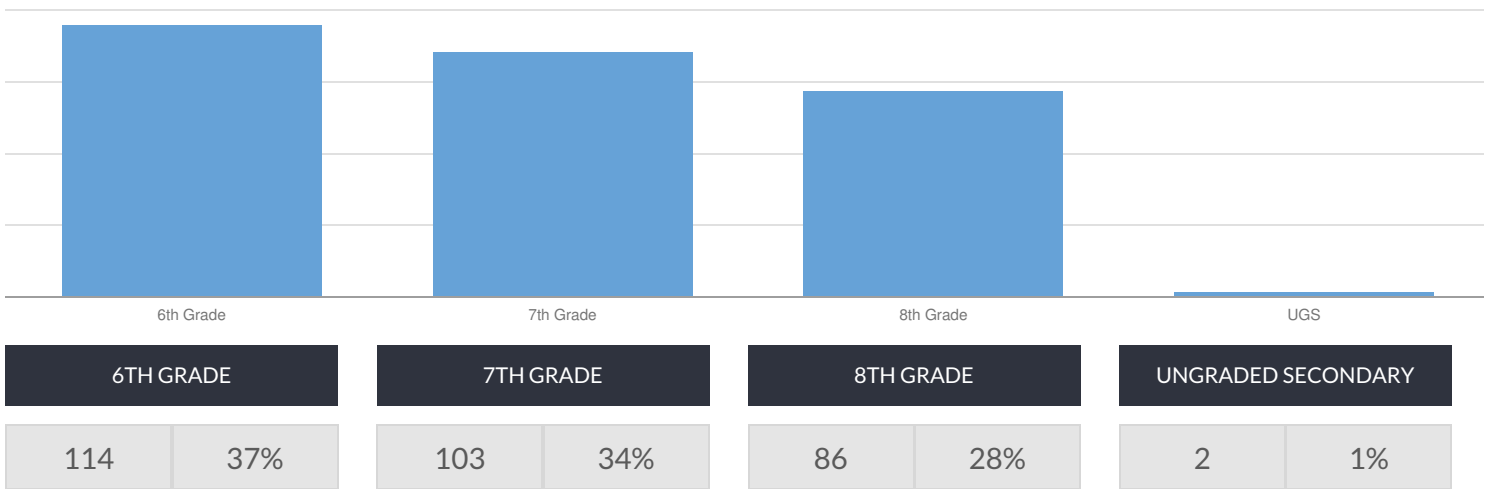

MS 113 RONALD EDMONDS LEARNING CTR ENROLLMENT (2017 - 18)

K-12 Enrollment: 305

ENROLLMENT BY GENDER

ENROLLMENT BY ETHNICITY

OTHER GROUPS

ENROLLMENT BY GRADE

© COPYRIGHT NEW YORK STATE EDUCATION DEPARTMENT, ALL RIGHTS RESERVED.