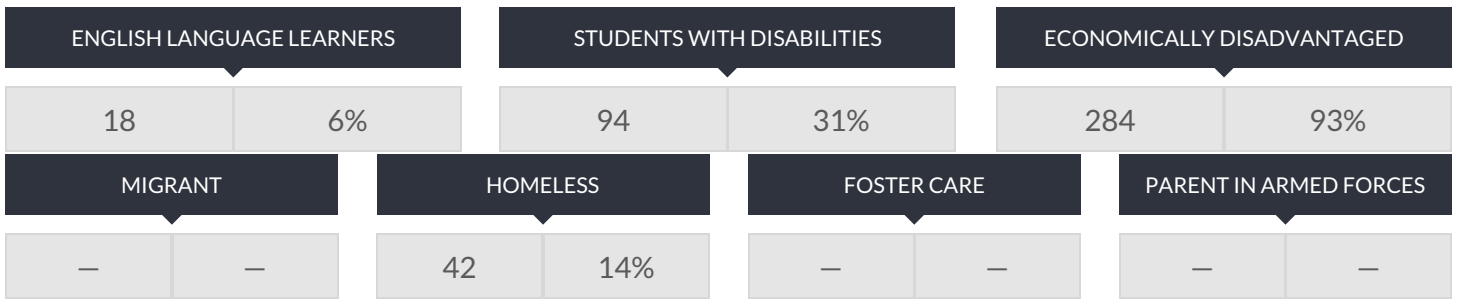

MS 113 RONALD EDMONDS LEARNING CTR ENROLLMENT (2017 - 18)

K-12 Enrollment: 305

ENROLLMENT BY GENDER

ENROLLMENT BY ETHNICITY

OTHER GROUPS

ENROLLMENT BY GRADE

© COPYRIGHT NEW YORK STATE EDUCATION DEPARTMENT, ALL RIGHTS RESERVED.