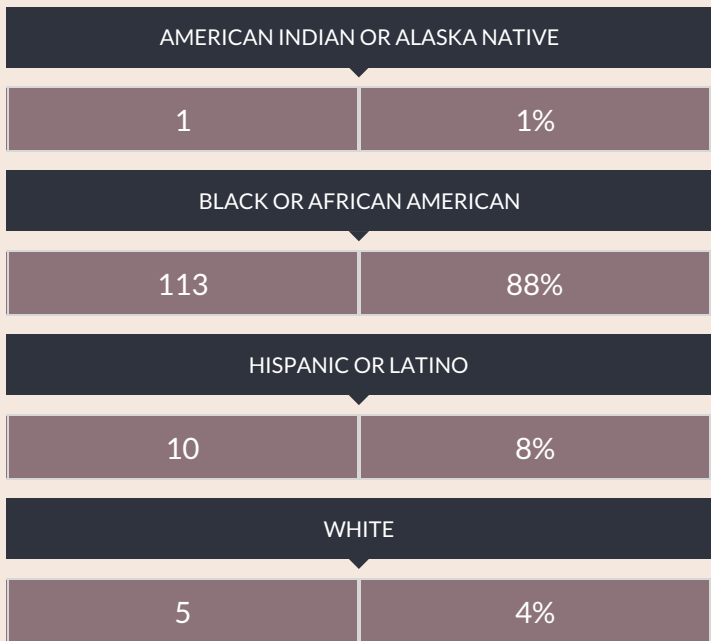

These enrollment data are collected as part of NYSED's Student Information Repository System (SIRS). These counts are as of "BEDS Day" which is typically the first Wednesday in October. Available are enrollment counts for public and charter school students by various demographics for the 2017 - 18 school year. For nonpublic school enrollment data please see the [Non-Public School Enrollment and Staff information](#) on our Information and Reporting Services webpage.

## MS OF MEDIA, LAW, FINE ARTS ENROLLMENT (2017 - 18)

K-12 Enrollment: 129

### ENROLLMENT BY ETHNICITY