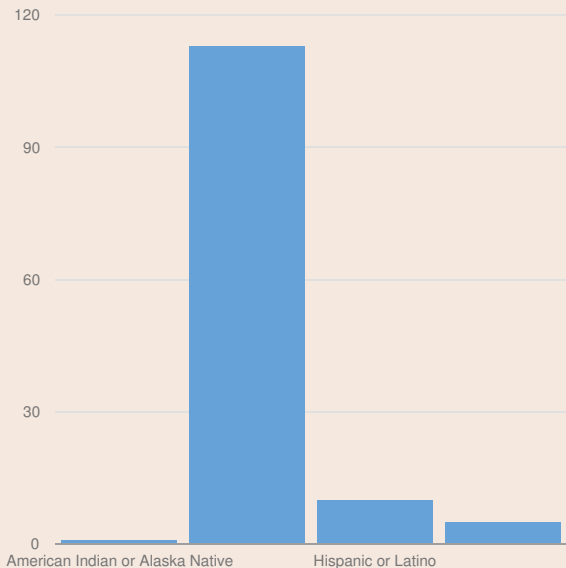

ENROLLMENT BY ETHNICITY