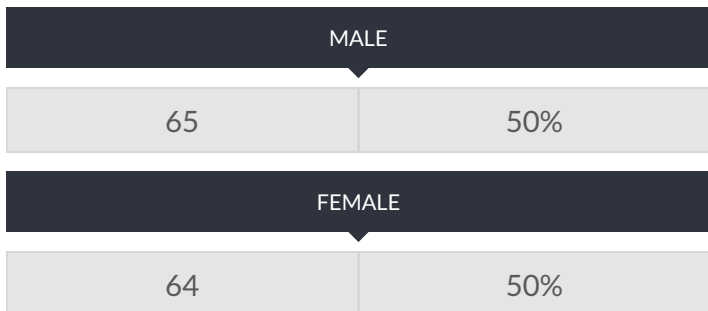

These enrollment data are collected as part of NYSED's Student Information Repository System (SIRS). These counts are as of "BEDS Day" which is typically the first Wednesday in October. Available are enrollment counts for public and charter school students by various demographics for the 2017 - 18 school year. For nonpublic school enrollment data please see the [Non-Public School Enrollment and Staff information](#) on our Information and Reporting Services webpage.

MS OF MEDIA, LAW, FINE ARTS ENROLLMENT (2017 - 18)

K-12 Enrollment: 129

ENROLLMENT BY GENDER