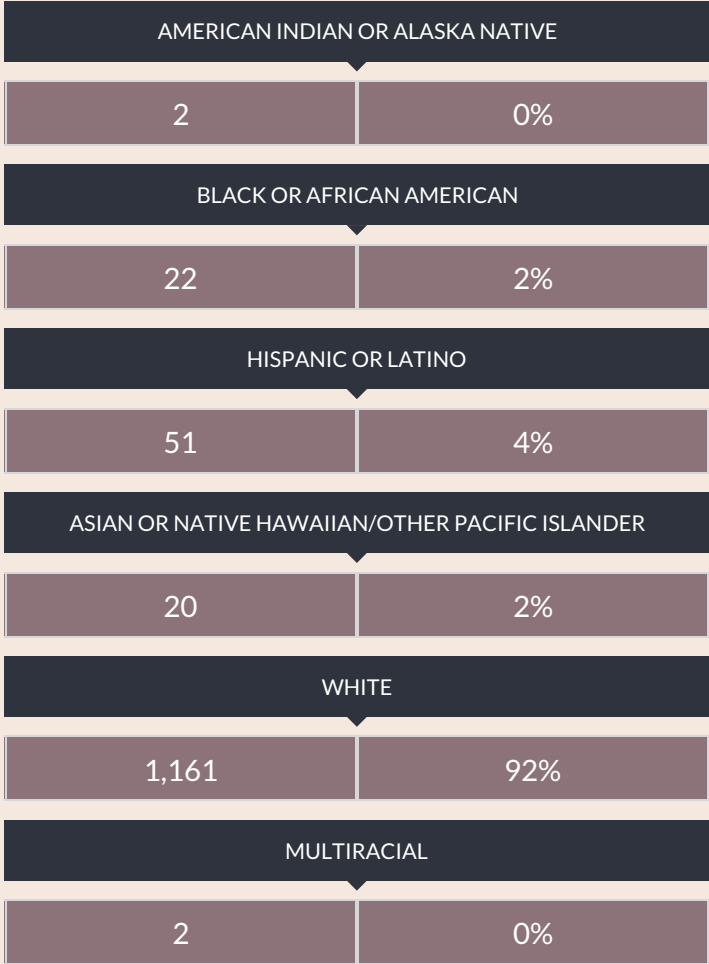

ENROLLMENT BY ETHNICITY