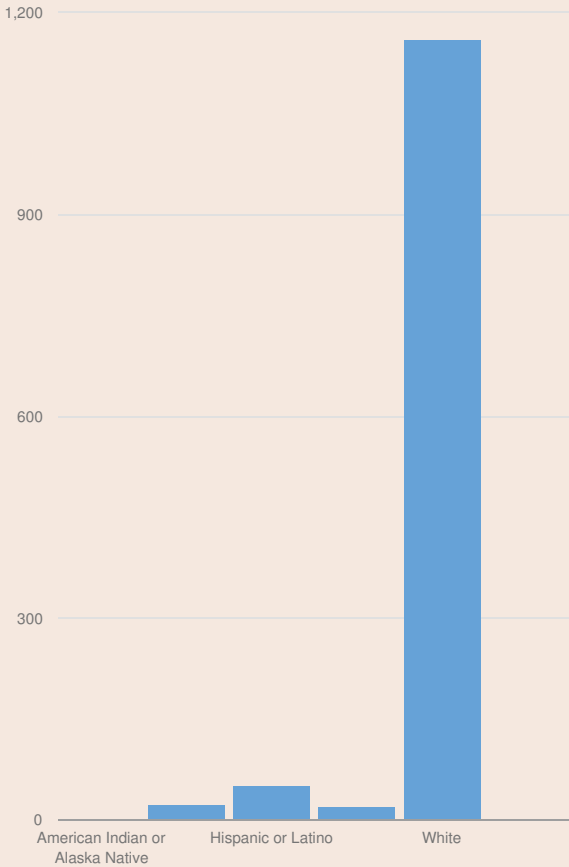

These enrollment data are collected as part of NYSED's Student Information Repository System (SIRS). These counts are as of "BEDS Day" which is typically the first Wednesday in October. Available are enrollment counts for public and charter school students by various demographics for the 2012 - 13 school year. For nonpublic school enrollment data please see the [Non-Public School Enrollment and Staff information](#) on our Information and Reporting Services webpage.

OSWEGO HIGH SCHOOL ENROLLMENT (2012 - 13)

K-12 Enrollment: 1,258

ENROLLMENT BY GENDER

ENROLLMENT BY ETHNICITY

OTHER GROUPS

ENROLLMENT BY GRADE

© COPYRIGHT NEW YORK STATE EDUCATION DEPARTMENT, ALL RIGHTS RESERVED.