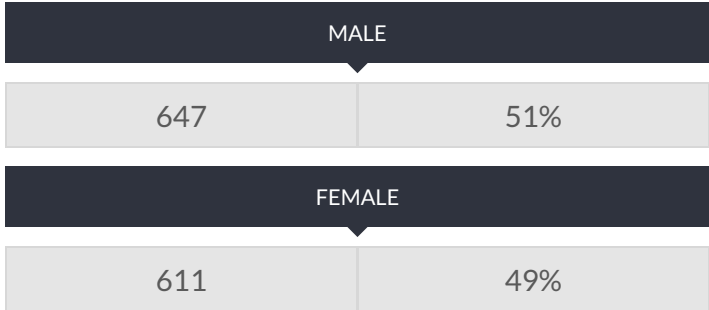

These enrollment data are collected as part of NYSED's Student Information Repository System (SIRS). These counts are as of "BEDS Day" which is typically the first Wednesday in October. Available are enrollment counts for public and charter school students by various demographics for the 2012 - 13 school year. For nonpublic school enrollment data please see the [Non-Public School Enrollment and Staff information](#) on our Information and Reporting Services webpage.

OSWEGO HIGH SCHOOL ENROLLMENT (2012 - 13)

K-12 Enrollment: 1,258

ENROLLMENT BY GENDER