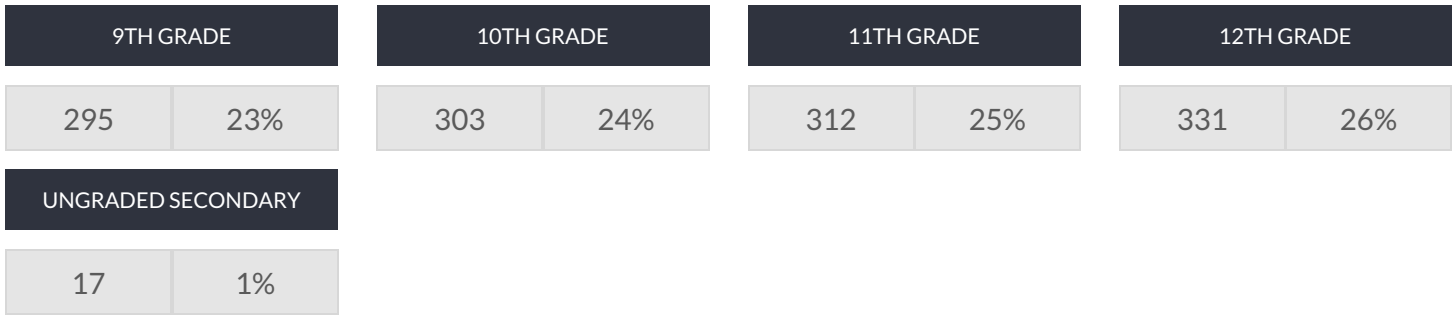

OSWEGO HIGH SCHOOL ENROLLMENT (2012 - 13)

K-12 Enrollment: 1,258

ENROLLMENT BY GENDER

ENROLLMENT BY ETHNICITY

OTHER GROUPS

ENROLLMENT BY GRADE

© COPYRIGHT NEW YORK STATE EDUCATION DEPARTMENT, ALL RIGHTS RESERVED.