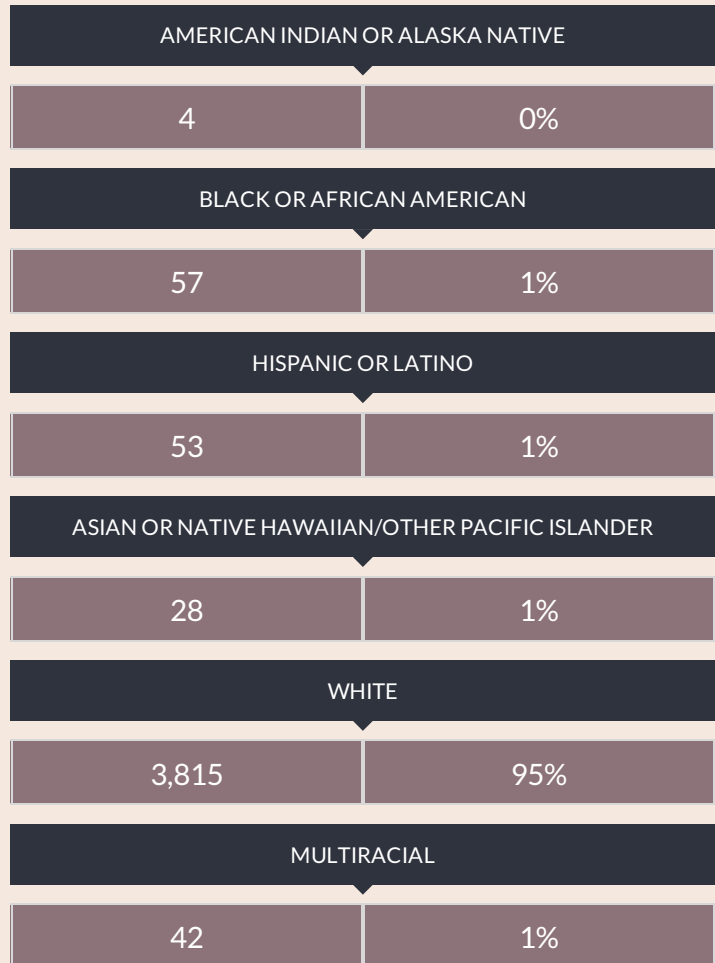

These enrollment data are collected as part of NYSED's Student Information Repository System (SIRS). These counts are as of "BEDS Day" which is typically the first Wednesday in October. Available are enrollment counts for public and charter school students by various demographics for the 2015 - 16 school year. For nonpublic school enrollment data please see the [Non-Public School Enrollment and Staff information](#) on our Information and Reporting Services webpage.

### ENROLLMENT BY ETHNICITY