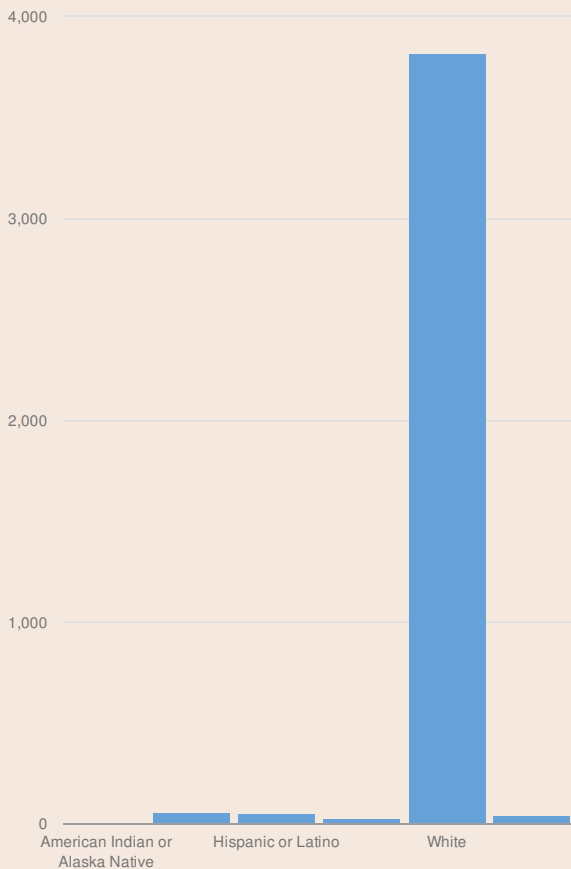

ENROLLMENT BY ETHNICITY

OTHER GROUPS