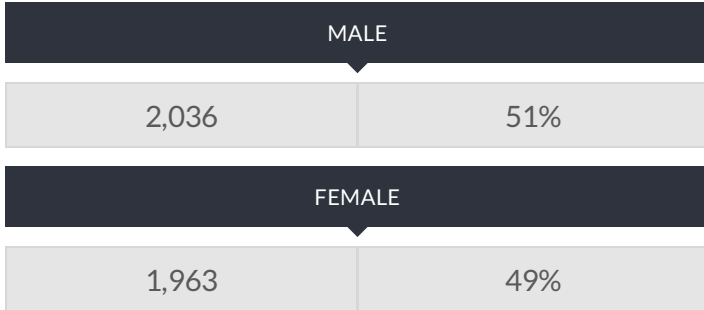

These enrollment data are collected as part of NYSED's Student Information Repository System (SIRS). These counts are as of "BEDS Day" which is typically the first Wednesday in October. Available are enrollment counts for public and charter school students by various demographics for the 2015 - 16 school year. For nonpublic school enrollment data please see the [Non-Public School Enrollment and Staff information](#) on our Information and Reporting Services webpage.

LEWIS COUNTY PUBLIC SCHOOL ENROLLMENT (2015 - 16)

K-12 Enrollment: 3,999

ENROLLMENT BY GENDER