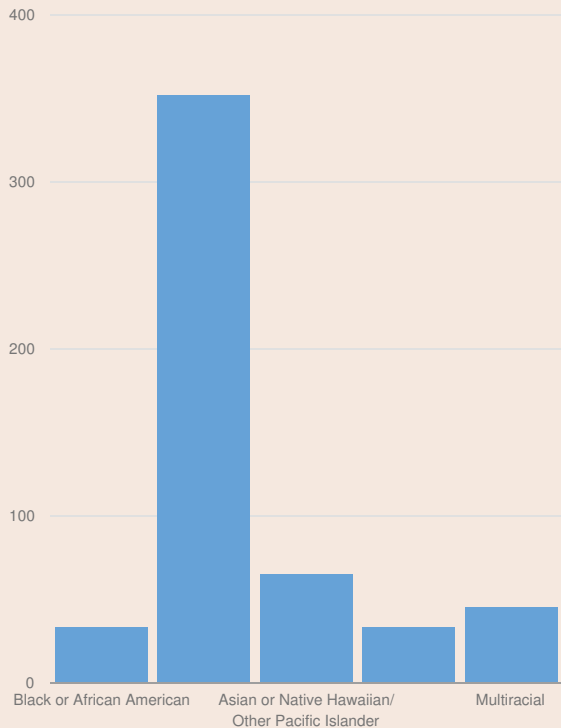

ENROLLMENT BY ETHNICITY