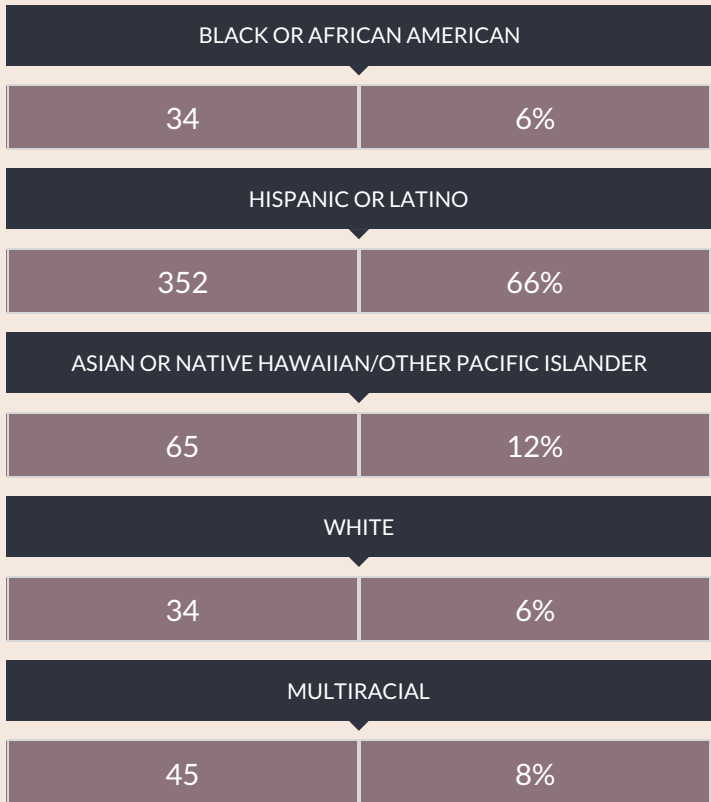

These enrollment data are collected as part of NYSED's Student Information Repository System (SIRS). These counts are as of "BEDS Day" which is typically the first Wednesday in October. Available are enrollment counts for public and charter school students by various demographics for the 2017 - 18 school year. For nonpublic school enrollment data please see the [Non-Public School Enrollment and Staff information](#) on our Information and Reporting Services webpage.

### ENROLLMENT BY ETHNICITY