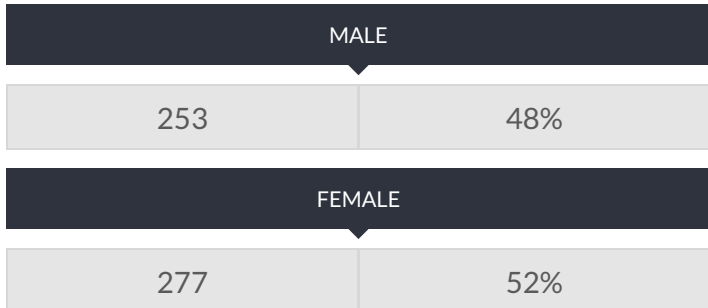

These enrollment data are collected as part of NYSED's Student Information Repository System (SIRS). These counts are as of "BEDS Day" which is typically the first Wednesday in October. Available are enrollment counts for public and charter school students by various demographics for the 2017 - 18 school year. For nonpublic school enrollment data please see the [Non-Public School Enrollment and Staff information](#) on our Information and Reporting Services webpage.

CIVIC LEADERSHIP ACADEMY ENROLLMENT (2017 - 18)

K-12 Enrollment: 530

ENROLLMENT BY GENDER