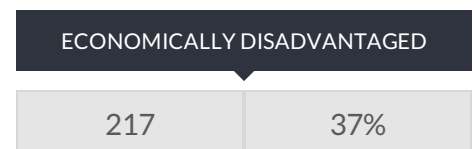

OTHER GROUPS