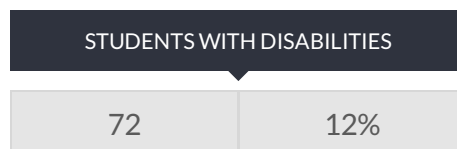

OTHER GROUPS