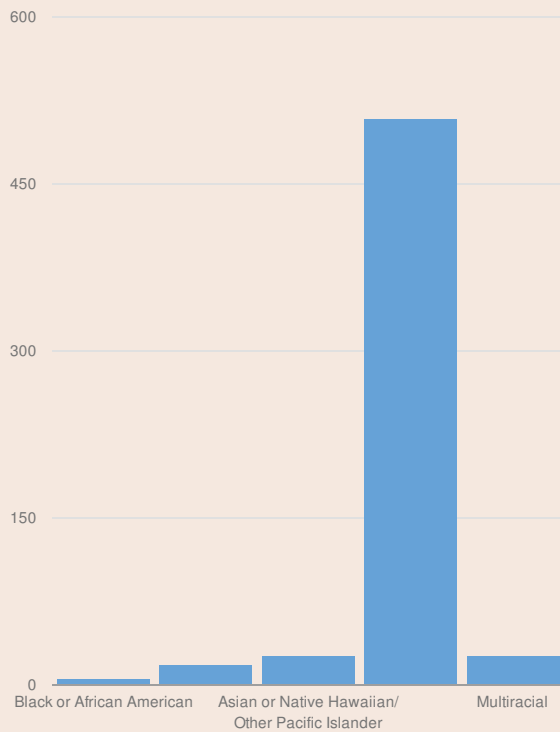

ENROLLMENT BY ETHNICITY