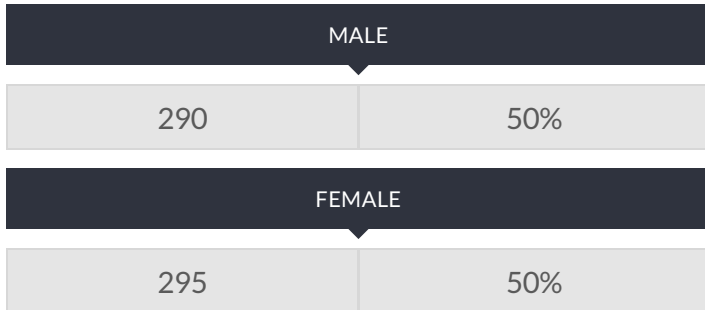

These enrollment data are collected as part of NYSED's Student Information Repository System (SIRS). These counts are as of "BEDS Day" which is typically the first Wednesday in October. Available are enrollment counts for public and charter school students by various demographics for the 2016 - 17 school year. For nonpublic school enrollment data please see the [Non-Public School Enrollment and Staff information](#) on our Information and Reporting Services webpage.

HORSEHEADS INTERMEDIATE SCHOOL ENROLLMENT (2016 - 17)

K-12 Enrollment: 585

ENROLLMENT BY GENDER