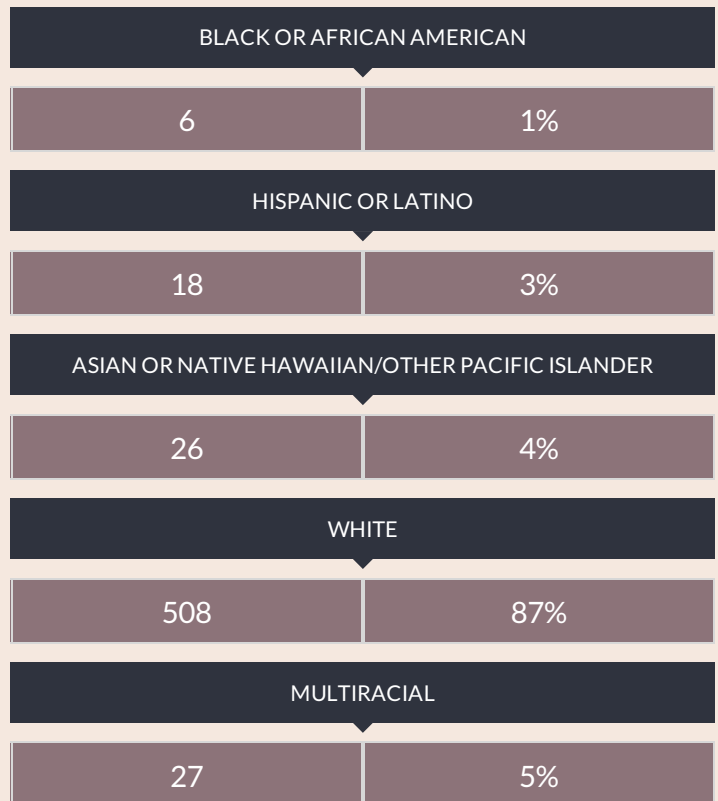

These enrollment data are collected as part of NYSED's Student Information Repository System (SIRS). These counts are as of "BEDS Day" which is typically the first Wednesday in October. Available are enrollment counts for public and charter school students by various demographics for the 2016 - 17 school year. For nonpublic school enrollment data please see the [Non-Public School Enrollment and Staff information](#) on our Information and Reporting Services webpage.

### ENROLLMENT BY ETHNICITY