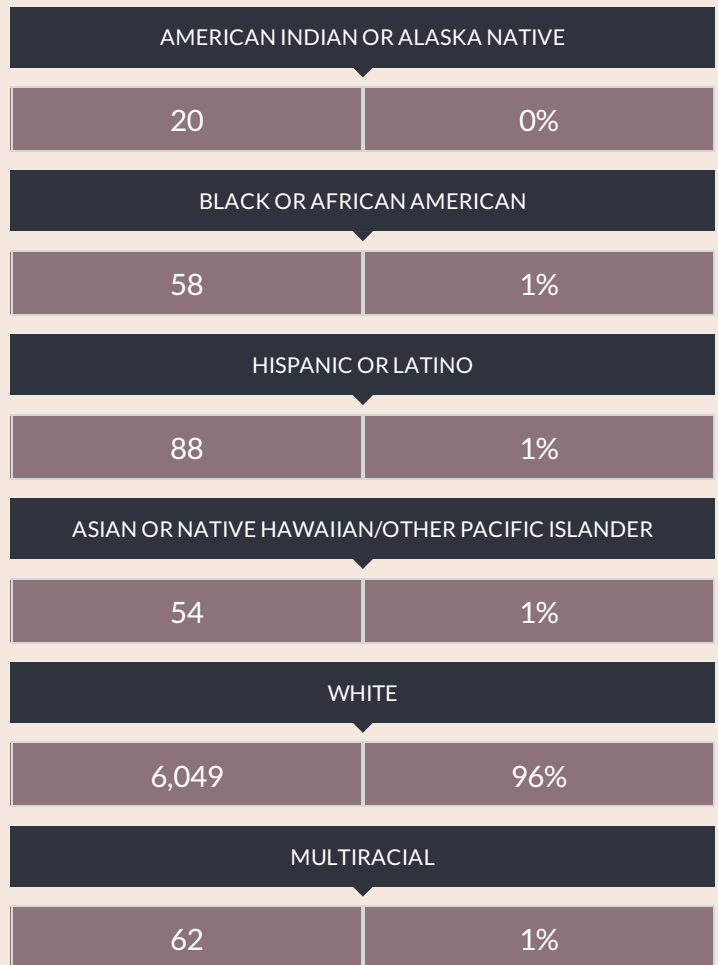

These enrollment data are collected as part of NYSED's Student Information Repository System (SIRS). These counts are as of "BEDS Day" which is typically the first Wednesday in October. Available are enrollment counts for public and charter school students by various demographics for the 2015 - 16 school year. For nonpublic school enrollment data please see the [Non-Public School Enrollment and Staff information](#) on our Information and Reporting Services webpage.

### ENROLLMENT BY ETHNICITY