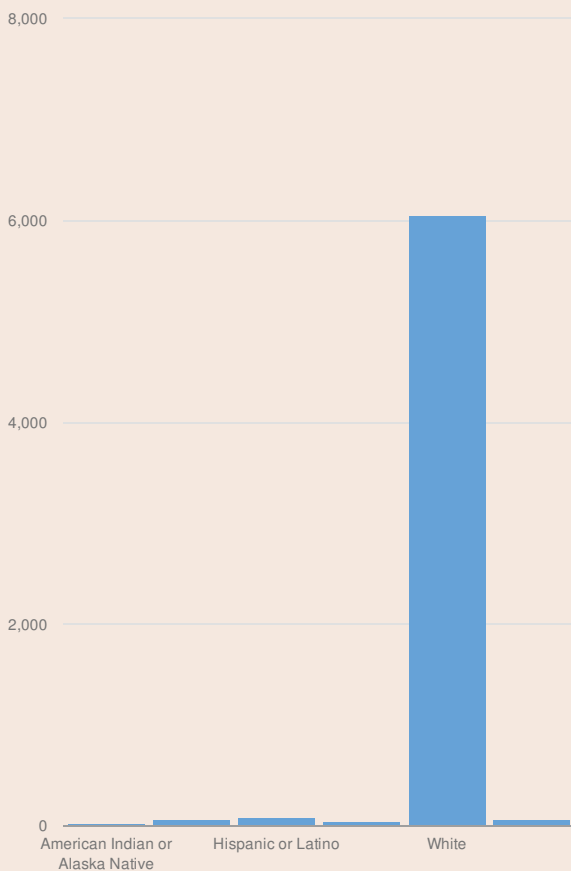

ENROLLMENT BY ETHNICITY

OTHER GROUPS