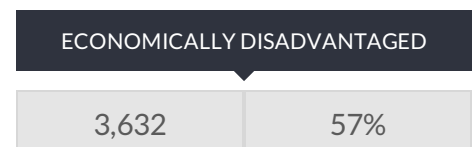

These enrollment data are collected as part of NYSED's Student Information Repository System (SIRS). These counts are as of "BEDS Day" which is typically the first Wednesday in October. Available are enrollment counts for public and charter school students by various demographics for the 2015 - 16 school year. For nonpublic school enrollment data please see the [Non-Public School Enrollment and Staff information](#) on our Information and Reporting Services webpage.

ALLEGANY COUNTY PUBLIC SCHOOL ENROLLMENT (2015 - 16)

K-12 Enrollment: 6,331

ENROLLMENT BY GENDER

ENROLLMENT BY ETHNICITY

OTHER GROUPS