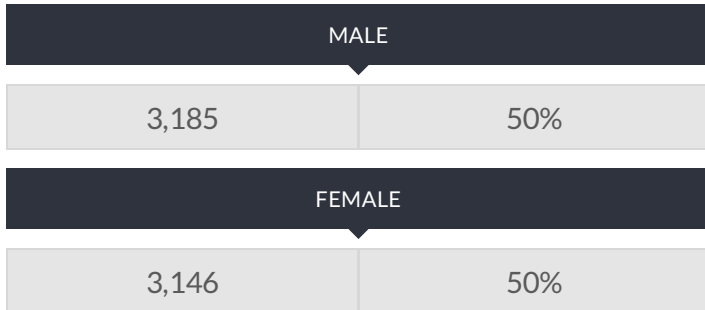

These enrollment data are collected as part of NYSED's Student Information Repository System (SIRS). These counts are as of "BEDS Day" which is typically the first Wednesday in October. Available are enrollment counts for public and charter school students by various demographics for the 2015 - 16 school year. For nonpublic school enrollment data please see the [Non-Public School Enrollment and Staff information](#) on our Information and Reporting Services webpage.

ALLEGANY COUNTY PUBLIC SCHOOL ENROLLMENT (2015 - 16)

K-12 Enrollment: 6,331

ENROLLMENT BY GENDER