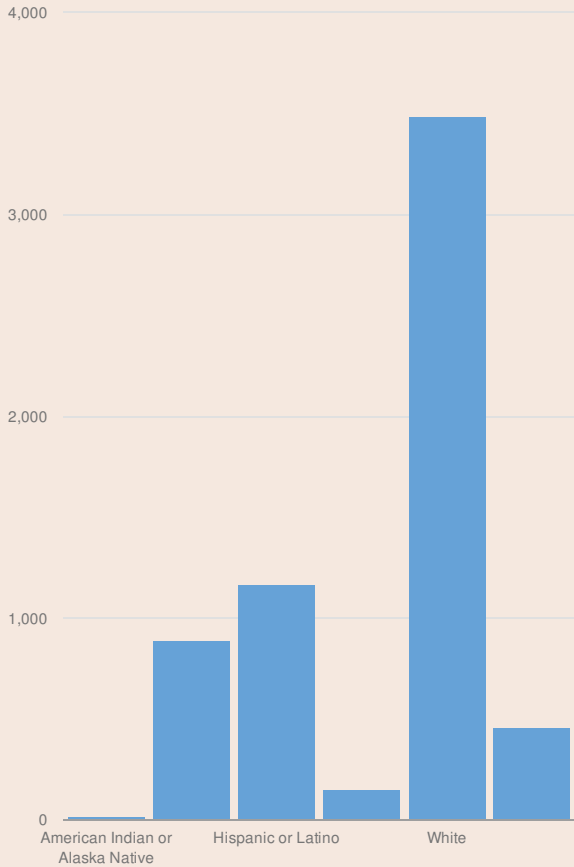

These enrollment data are collected as part of NYSED's Student Information Repository System (SIRS). These counts are as of "BEDS Day" which is typically the first Wednesday in October. Available are enrollment counts for public and charter school students by various demographics for the 2015 - 16 school year. For nonpublic school enrollment data please see the [Non-Public School Enrollment and Staff information](#) on our Information and Reporting Services webpage.

KINGSTON CITY SCHOOL DISTRICT ENROLLMENT (2015 - 16)

K-12 Enrollment: 6,168

ENROLLMENT BY GENDER

ENROLLMENT BY ETHNICITY

OTHER GROUPS

ENROLLMENT BY GRADE

PRE-K (HALF DAY)	PRE-K (FULL DAY)	K (FULL DAY)	1ST GRADE
183 3%	77 1%	462 7%	492 8%
2ND GRADE	3RD GRADE	4TH GRADE	5TH GRADE
510 8%	469 7%	475 7%	444 7%
6TH GRADE	UNGRADED ELEMENTARY	7TH GRADE	8TH GRADE
465 7%	22 0%	473 7%	466 7%
9TH GRADE	10TH GRADE	11TH GRADE	12TH GRADE
530 8%	465 7%	414 6%	447 7%
UNGRADED SECONDARY			
34 1%			