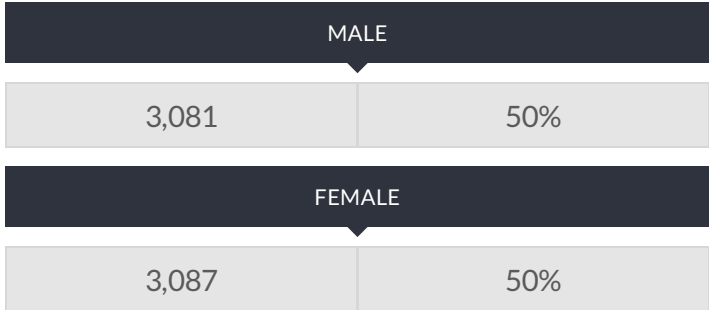

These enrollment data are collected as part of NYSED's Student Information Repository System (SIRS). These counts are as of "BEDS Day" which is typically the first Wednesday in October. Available are enrollment counts for public and charter school students by various demographics for the 2015 - 16 school year. For nonpublic school enrollment data please see the [Non-Public School Enrollment and Staff information](#) on our Information and Reporting Services webpage.

KINGSTON CITY SCHOOL DISTRICT ENROLLMENT (2015 - 16)

K-12 Enrollment: 6,168

ENROLLMENT BY GENDER