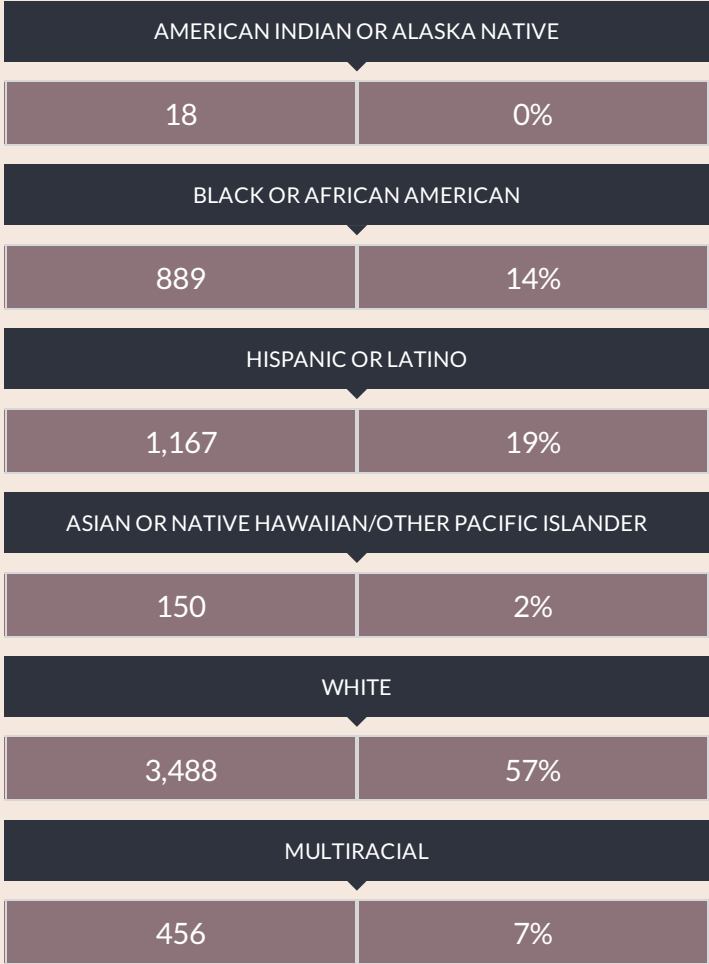

These enrollment data are collected as part of NYSED's Student Information Repository System (SIRS). These counts are as of "BEDS Day" which is typically the first Wednesday in October. Available are enrollment counts for public and charter school students by various demographics for the 2015 - 16 school year. For nonpublic school enrollment data please see the [Non-Public School Enrollment and Staff information](#) on our Information and Reporting Services webpage.

KINGSTON CITY SCHOOL DISTRICT ENROLLMENT (2015 - 16)

K-12 Enrollment: 6,168

ENROLLMENT BY GENDER

ENROLLMENT BY ETHNICITY

OTHER GROUPS

ENROLLMENT BY GRADE

PRE-K (HALF DAY)	PRE-K (FULL DAY)	K (FULL DAY)	1ST GRADE
183 3%	77 1%	462 7%	492 8%
2ND GRADE	3RD GRADE	4TH GRADE	5TH GRADE
510 8%	469 7%	475 7%	444 7%
6TH GRADE	UNGRADED ELEMENTARY	7TH GRADE	8TH GRADE
465 7%	22 0%	473 7%	466 7%
9TH GRADE	10TH GRADE	11TH GRADE	12TH GRADE
530 8%	465 7%	414 6%	447 7%
UNGRADED SECONDARY			
34 1%			