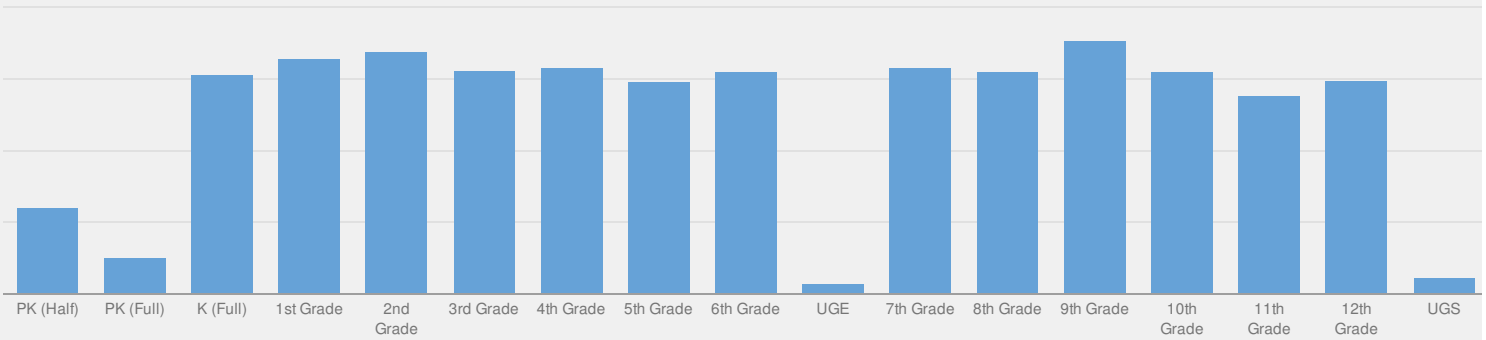

KINGSTON CITY SCHOOL DISTRICT ENROLLMENT (2015 - 16)

K-12 Enrollment: 6,168

ENROLLMENT BY GENDER

ENROLLMENT BY ETHNICITY

OTHER GROUPS

ENROLLMENT BY GRADE

PRE-K (HALF DAY)	PRE-K (FULL DAY)	K (FULL DAY)	1ST GRADE
183 3%	77 1%	462 7%	492 8%
2ND GRADE	3RD GRADE	4TH GRADE	5TH GRADE
510 8%	469 7%	475 7%	444 7%
6TH GRADE	UNGRADED ELEMENTARY	7TH GRADE	8TH GRADE
465 7%	22 0%	473 7%	466 7%
9TH GRADE	10TH GRADE	11TH GRADE	12TH GRADE
530 8%	465 7%	414 6%	447 7%
UNGRADED SECONDARY			
34 1%			