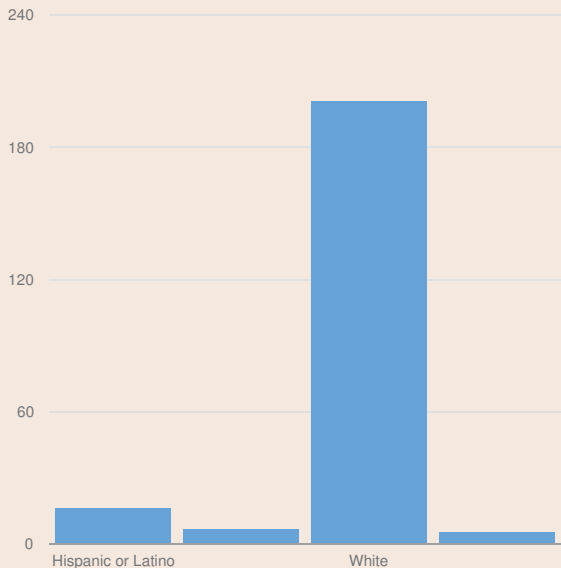

ENROLLMENT BY ETHNICITY