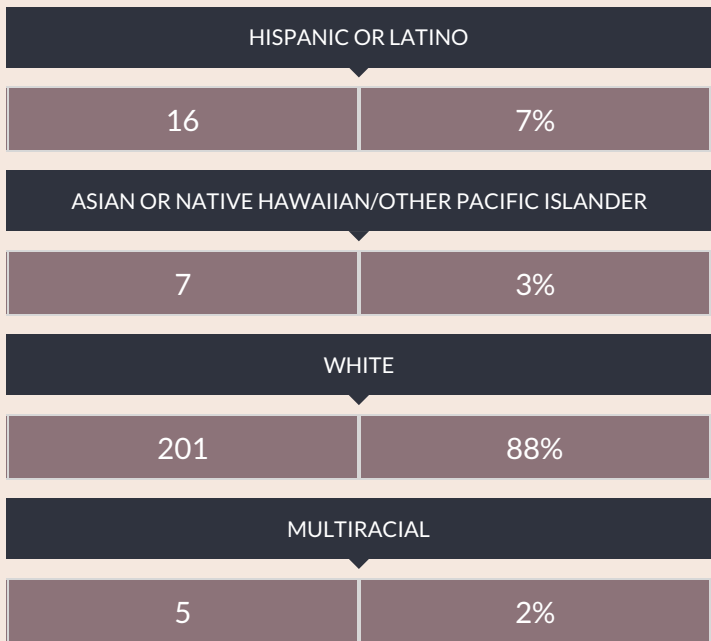

ENROLLMENT BY ETHNICITY