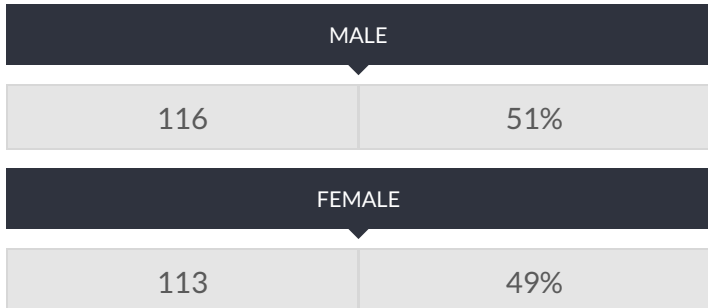

These enrollment data are collected as part of NYSED's Student Information Repository System (SIRS). These counts are as of "BEDS Day" which is typically the first Wednesday in October. Available are enrollment counts for public and charter school students by various demographics for the 2016 - 17 school year. For nonpublic school enrollment data please see the [Non-Public School Enrollment and Staff information](#) on our Information and Reporting Services webpage.

HOMESTEAD SCHOOL ENROLLMENT (2016 - 17)

K-12 Enrollment: 229

ENROLLMENT BY GENDER