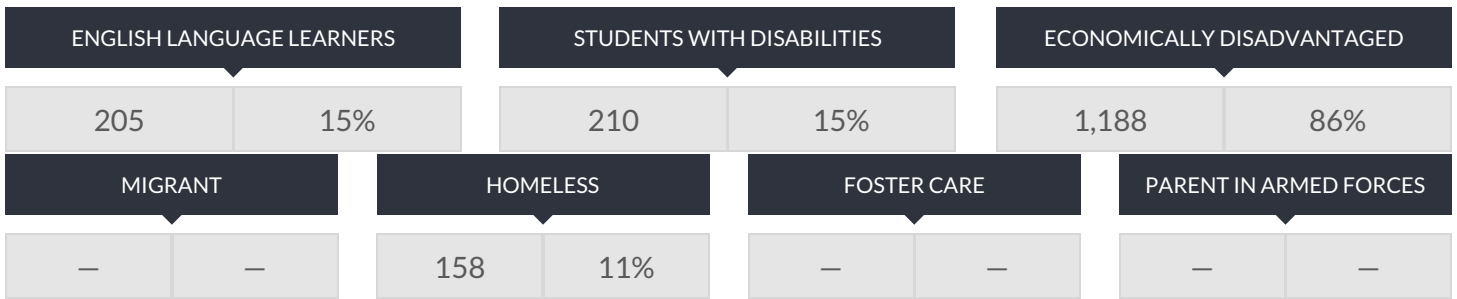

A PHILIP RANDOLPH CAMPUS HIGH SCHOOL ENROLLMENT (2017 - 18)

K-12 Enrollment: 1,376

ENROLLMENT BY GENDER

ENROLLMENT BY ETHNICITY

OTHER GROUPS

ENROLLMENT BY GRADE

© COPYRIGHT NEW YORK STATE EDUCATION DEPARTMENT, ALL RIGHTS RESERVED.