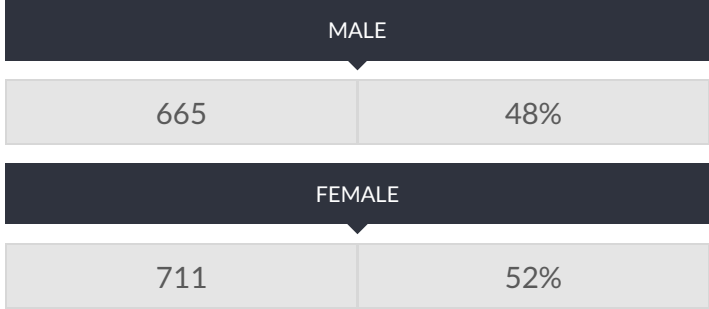

These enrollment data are collected as part of NYSED's Student Information Repository System (SIRS). These counts are as of "BEDS Day" which is typically the first Wednesday in October. Available are enrollment counts for public and charter school students by various demographics for the 2017 - 18 school year. For nonpublic school enrollment data please see the [Non-Public School Enrollment and Staff information](#) on our Information and Reporting Services webpage.

A PHILIP RANDOLPH CAMPUS HIGH SCHOOL ENROLLMENT (2017 - 18)

K-12 Enrollment: 1,376

ENROLLMENT BY GENDER