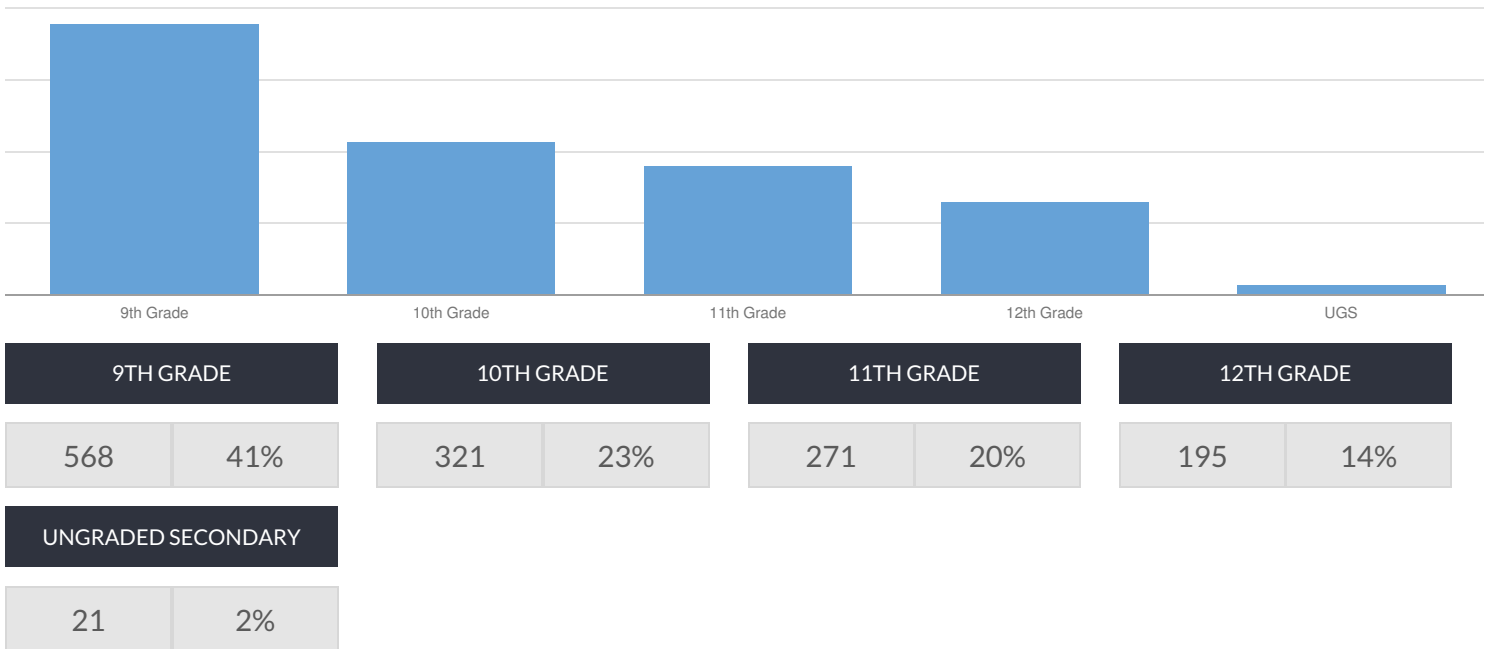

A PHILIP RANDOLPH CAMPUS HIGH SCHOOL ENROLLMENT (2017 - 18)

K-12 Enrollment: 1,376

ENROLLMENT BY GENDER

ENROLLMENT BY ETHNICITY

OTHER GROUPS

ENROLLMENT BY GRADE

© COPYRIGHT NEW YORK STATE EDUCATION DEPARTMENT, ALL RIGHTS RESERVED.