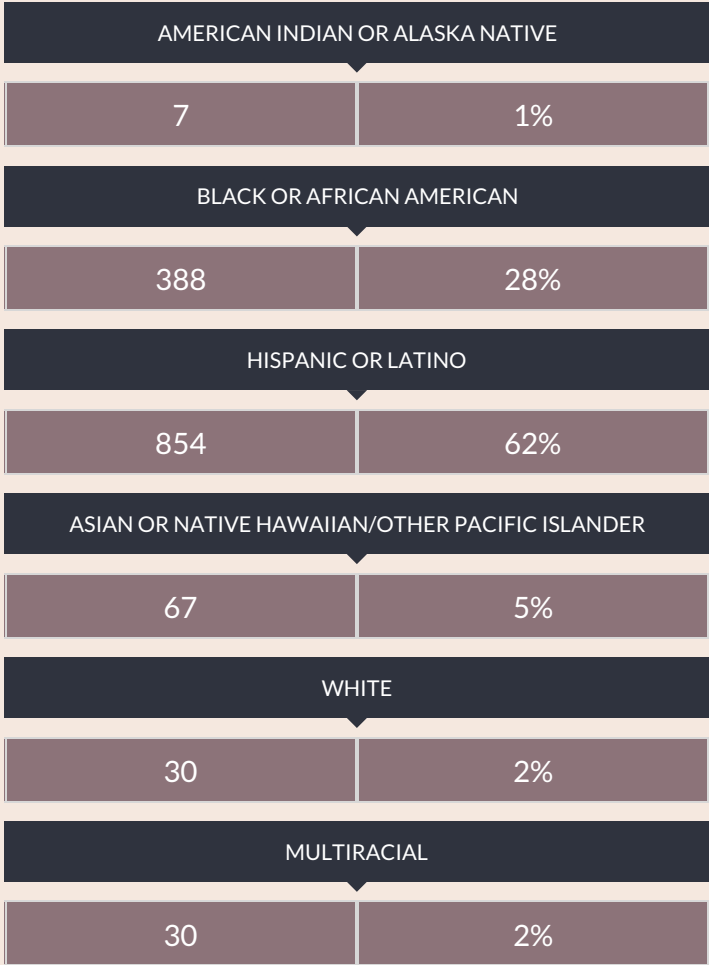

ENROLLMENT BY ETHNICITY