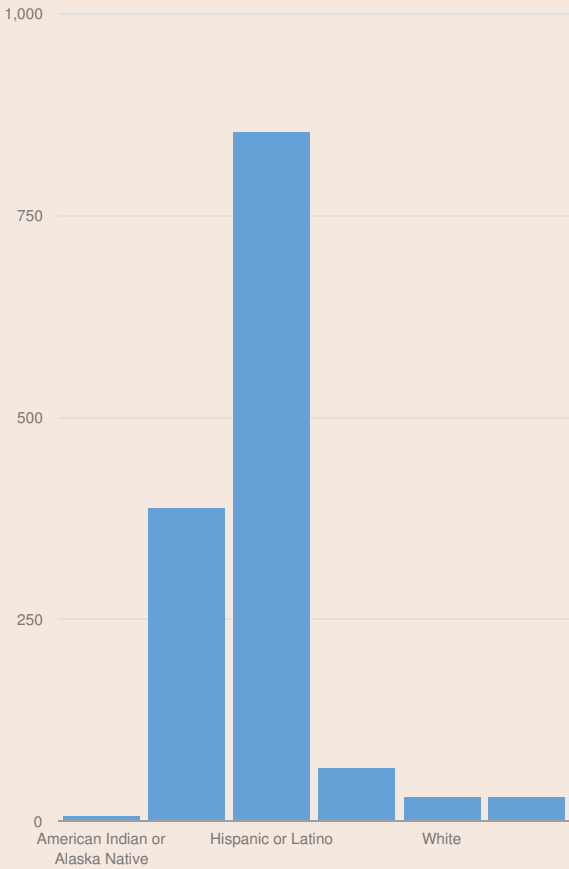

ENROLLMENT BY ETHNICITY