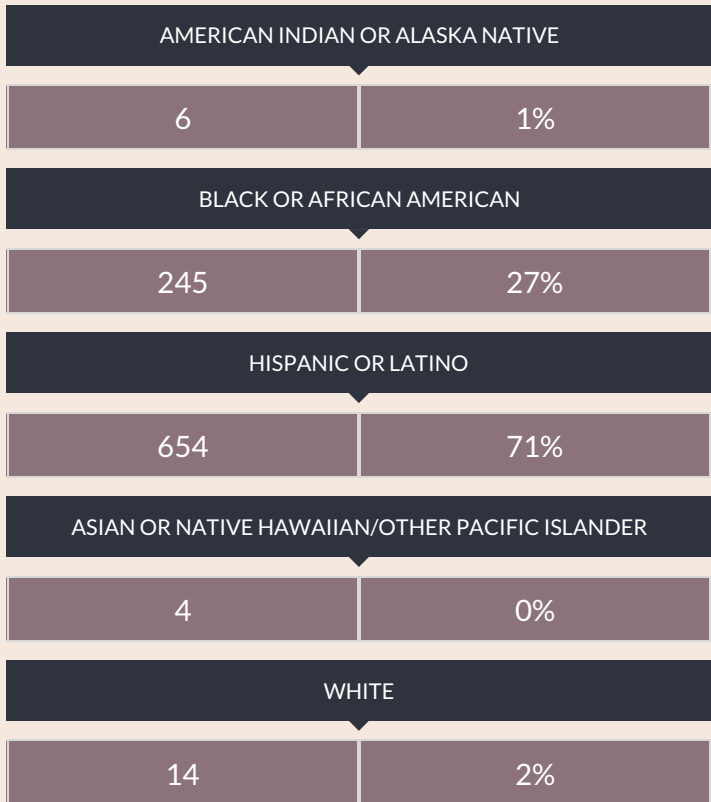

These enrollment data are collected as part of NYSED's Student Information Repository System (SIRS). These counts are as of "BEDS Day" which is typically the first Wednesday in October. Available are enrollment counts for public and charter school students by various demographics for the 2017 - 18 school year. For nonpublic school enrollment data please see the [Non-Public School Enrollment and Staff information](#) on our Information and Reporting Services webpage.

## WILLIAMSBURG CHARTER HIGH SCHOOL ENROLLMENT (2017 - 18)

K-12 Enrollment: 923

### ENROLLMENT BY ETHNICITY