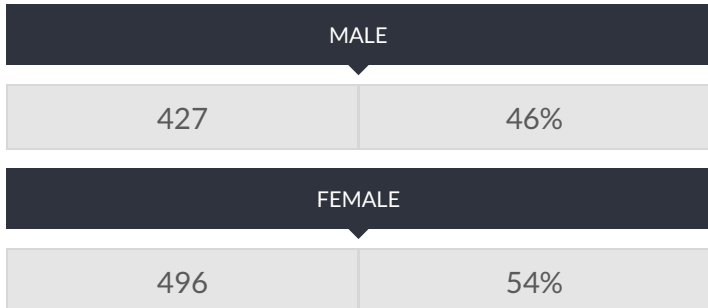

These enrollment data are collected as part of NYSED's Student Information Repository System (SIRS). These counts are as of "BEDS Day" which is typically the first Wednesday in October. Available are enrollment counts for public and charter school students by various demographics for the 2017 - 18 school year. For nonpublic school enrollment data please see the [Non-Public School Enrollment and Staff information](#) on our Information and Reporting Services webpage.

WILLIAMSBURG CHARTER HIGH SCHOOL ENROLLMENT (2017 - 18)

K-12 Enrollment: 923

ENROLLMENT BY GENDER