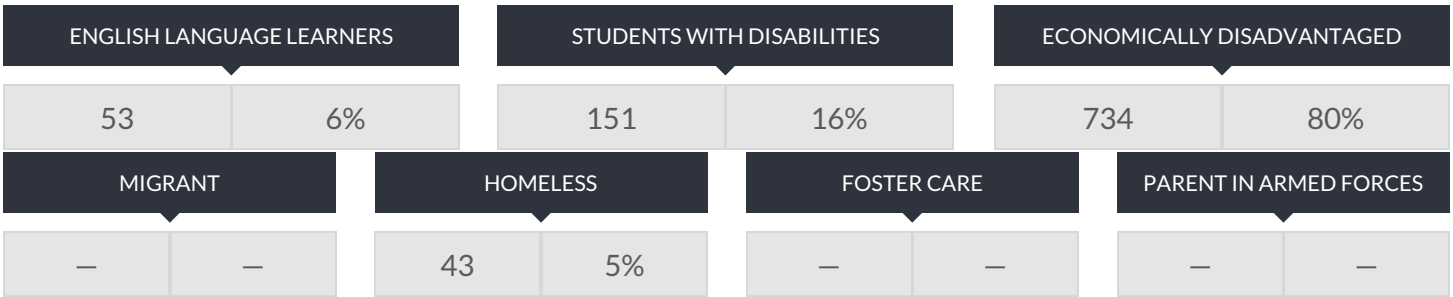

OTHER GROUPS