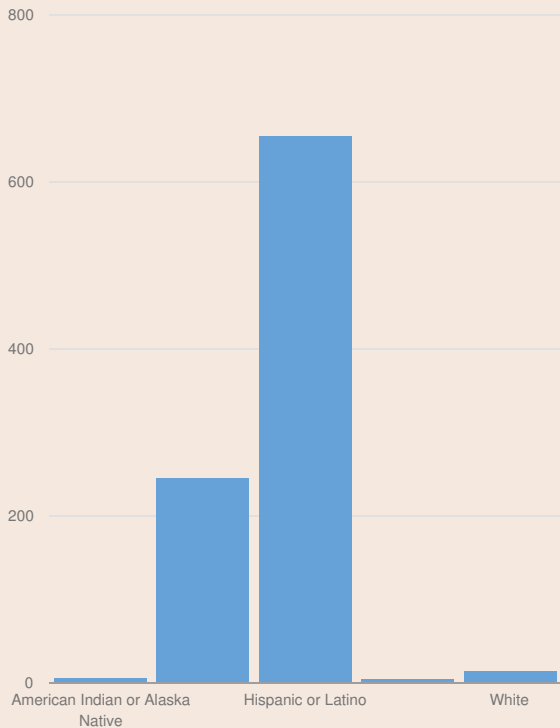

ENROLLMENT BY ETHNICITY