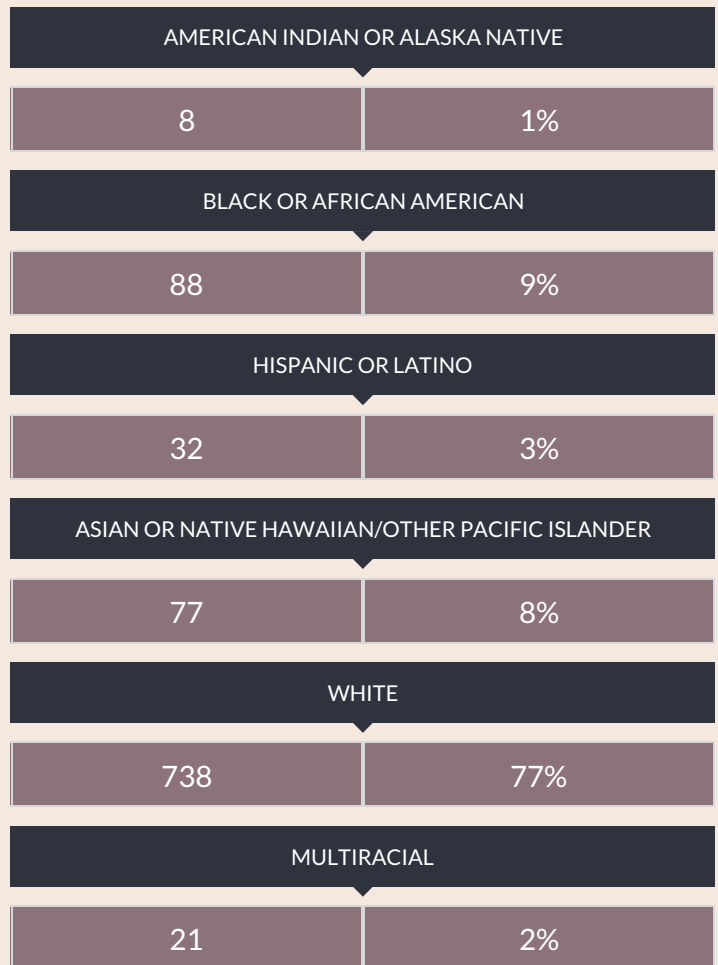

These enrollment data are collected as part of NYSED's Student Information Repository System (SIRS). These counts are as of "BEDS Day" which is typically the first Wednesday in October. Available are enrollment counts for public and charter school students by various demographics for the 2015 - 16 school year. For nonpublic school enrollment data please see the [Non-Public School Enrollment and Staff information](#) on our Information and Reporting Services webpage.

### ENROLLMENT BY ETHNICITY