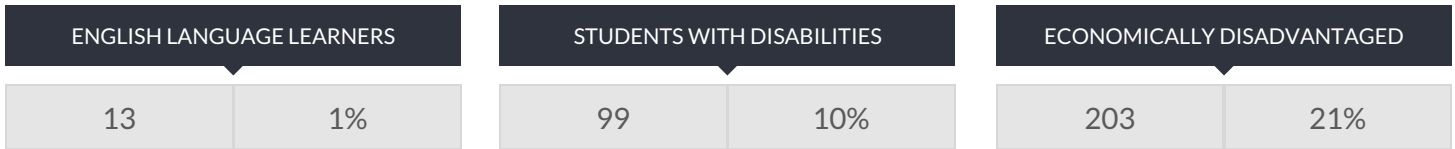

OTHER GROUPS