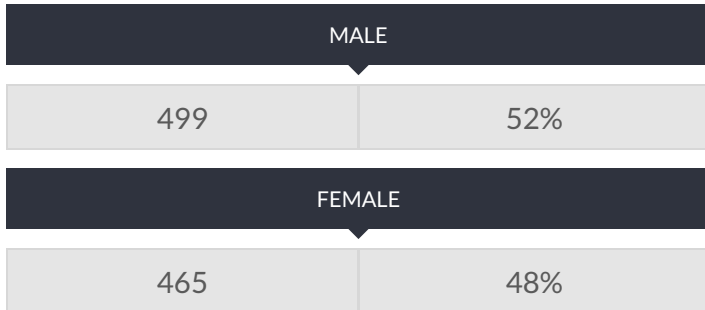

These enrollment data are collected as part of NYSED's Student Information Repository System (SIRS). These counts are as of "BEDS Day" which is typically the first Wednesday in October. Available are enrollment counts for public and charter school students by various demographics for the 2015 - 16 school year. For nonpublic school enrollment data please see the [Non-Public School Enrollment and Staff information](#) on our Information and Reporting Services webpage.

JAMESVILLE-DEWITT HIGH SCHOOL ENROLLMENT (2015 - 16)

K-12 Enrollment: 964

ENROLLMENT BY GENDER