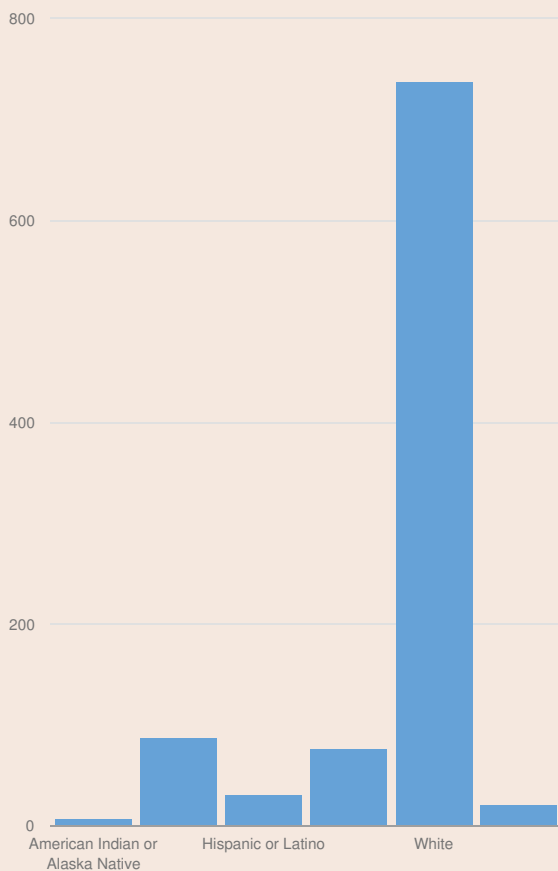

ENROLLMENT BY ETHNICITY