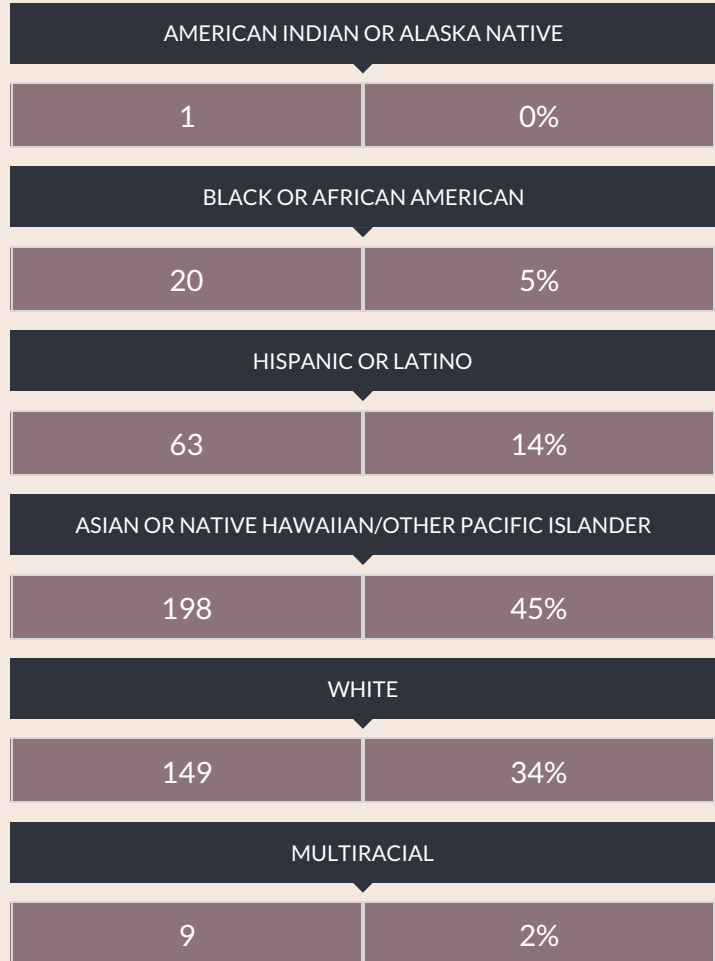

ENROLLMENT BY ETHNICITY