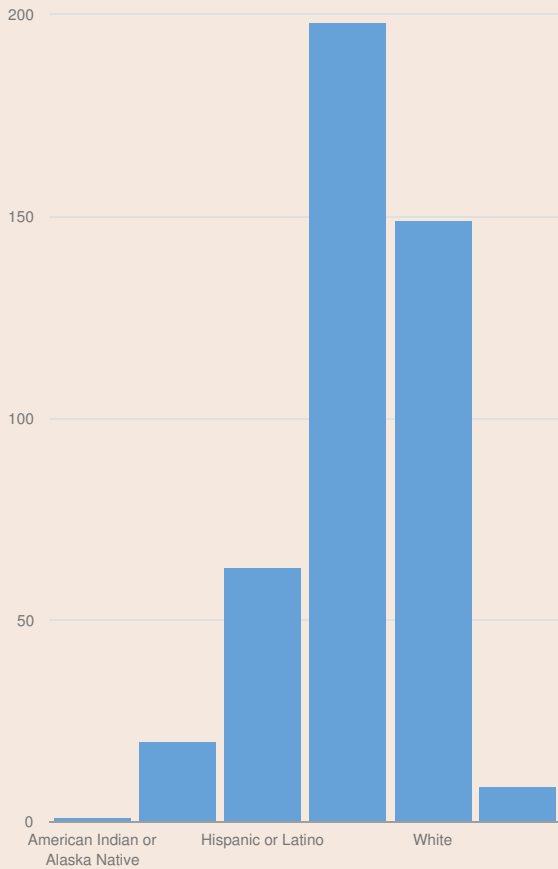

ENROLLMENT BY ETHNICITY