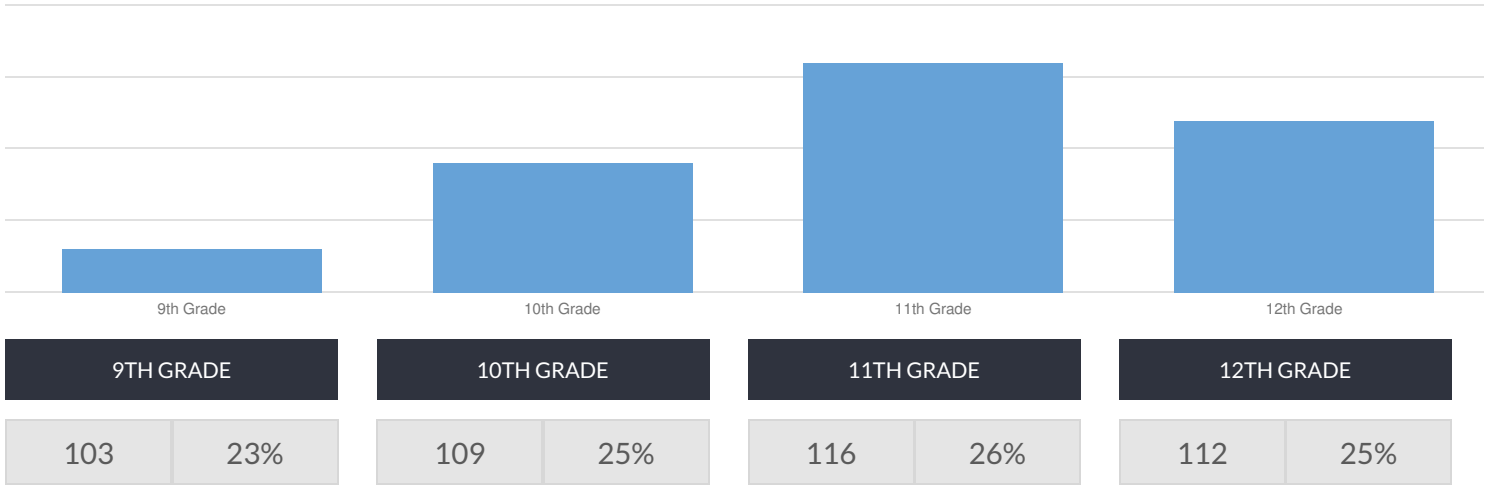

BARUCH COLLEGE CAMPUS HIGH SCHOOL ENROLLMENT (2016 - 17)

K-12 Enrollment: 440

ENROLLMENT BY GENDER

ENROLLMENT BY ETHNICITY

OTHER GROUPS

ENROLLMENT BY GRADE

© COPYRIGHT NEW YORK STATE EDUCATION DEPARTMENT, ALL RIGHTS RESERVED.