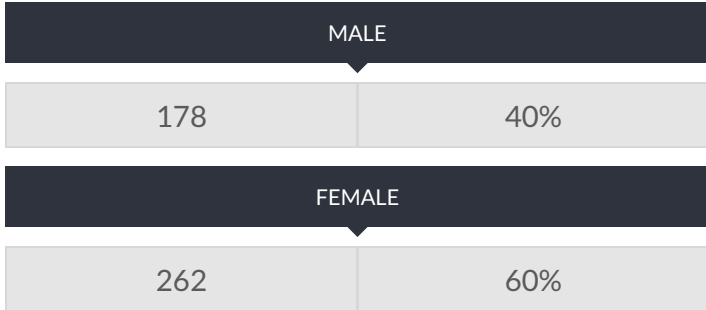

These enrollment data are collected as part of NYSED's Student Information Repository System (SIRS). These counts are as of "BEDS Day" which is typically the first Wednesday in October. Available are enrollment counts for public and charter school students by various demographics for the 2016 - 17 school year. For nonpublic school enrollment data please see the [Non-Public School Enrollment and Staff information](#) on our Information and Reporting Services webpage.

BARUCH COLLEGE CAMPUS HIGH SCHOOL ENROLLMENT (2016 - 17)

K-12 Enrollment: 440

ENROLLMENT BY GENDER