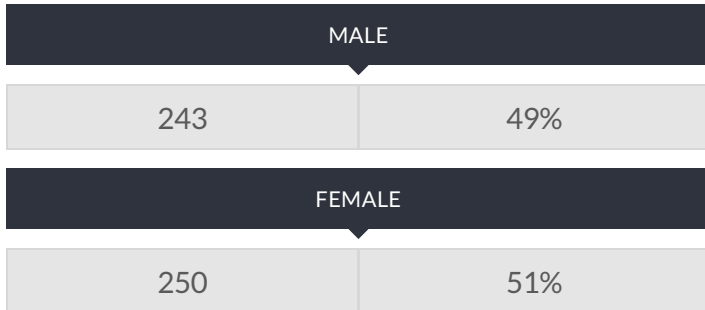

These enrollment data are collected as part of NYSED's Student Information Repository System (SIRS). These counts are as of "BEDS Day" which is typically the first Wednesday in October. Available are enrollment counts for public and charter school students by various demographics for the 2016 - 17 school year. For nonpublic school enrollment data please see the [Non-Public School Enrollment and Staff information](#) on our Information and Reporting Services webpage.

BARRINGER ROAD ELEMENTARY SCHOOL ENROLLMENT (2016 - 17)

K-12 Enrollment: 493

ENROLLMENT BY GENDER