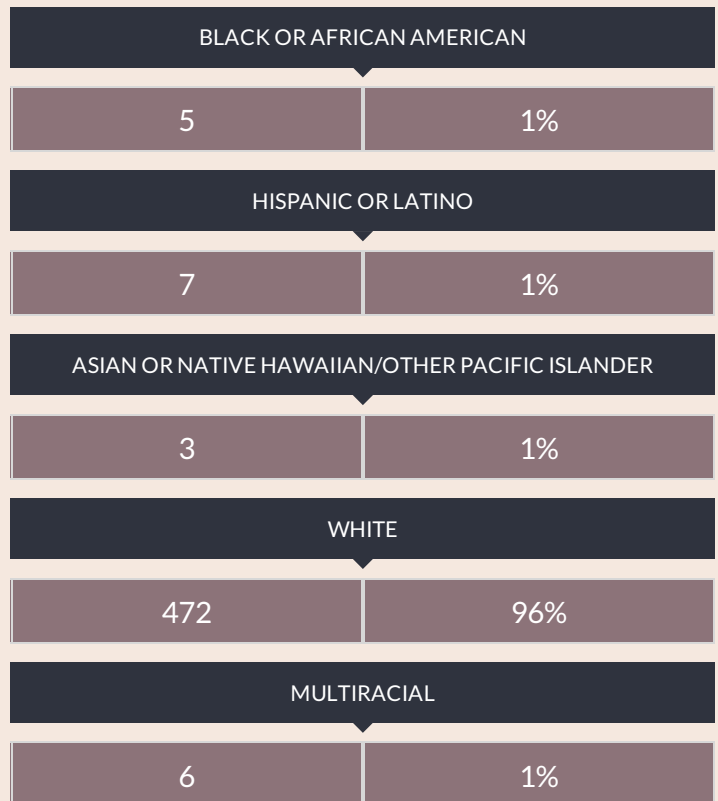

These enrollment data are collected as part of NYSED's Student Information Repository System (SIRS). These counts are as of "BEDS Day" which is typically the first Wednesday in October. Available are enrollment counts for public and charter school students by various demographics for the 2016 - 17 school year. For nonpublic school enrollment data please see the [Non-Public School Enrollment and Staff information](#) on our Information and Reporting Services webpage.

### ENROLLMENT BY ETHNICITY