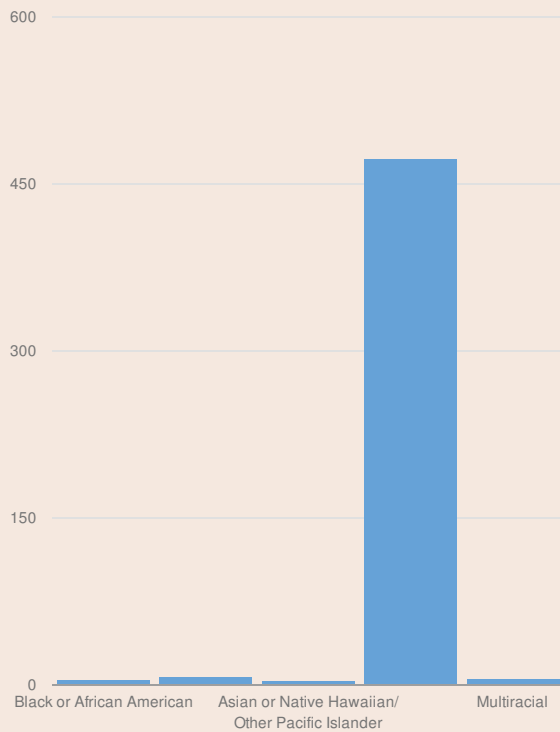

ENROLLMENT BY ETHNICITY