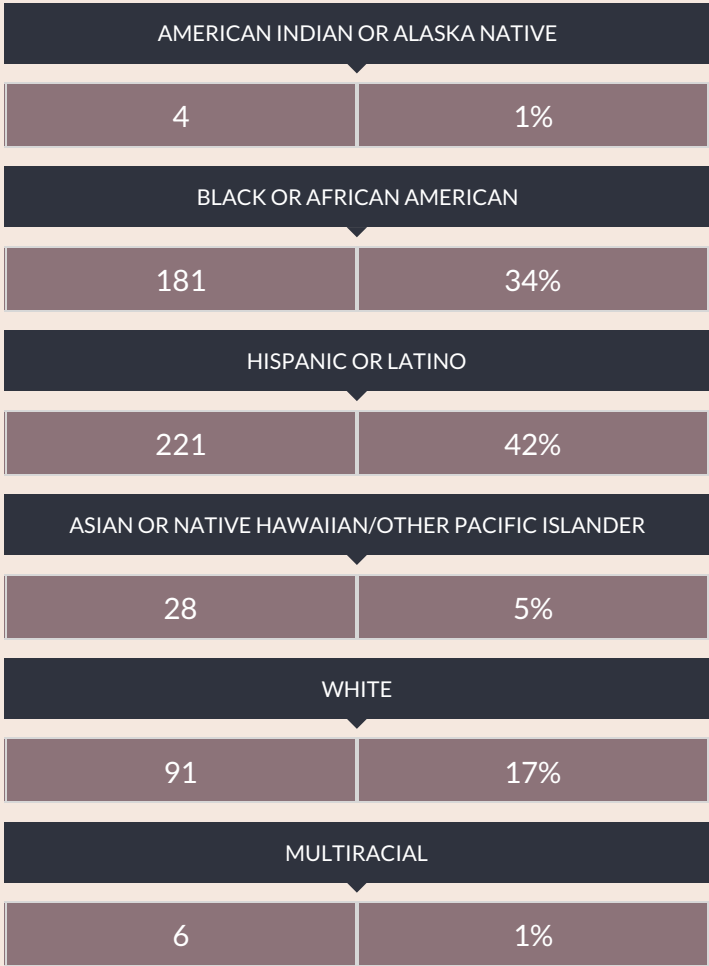

ENROLLMENT BY ETHNICITY