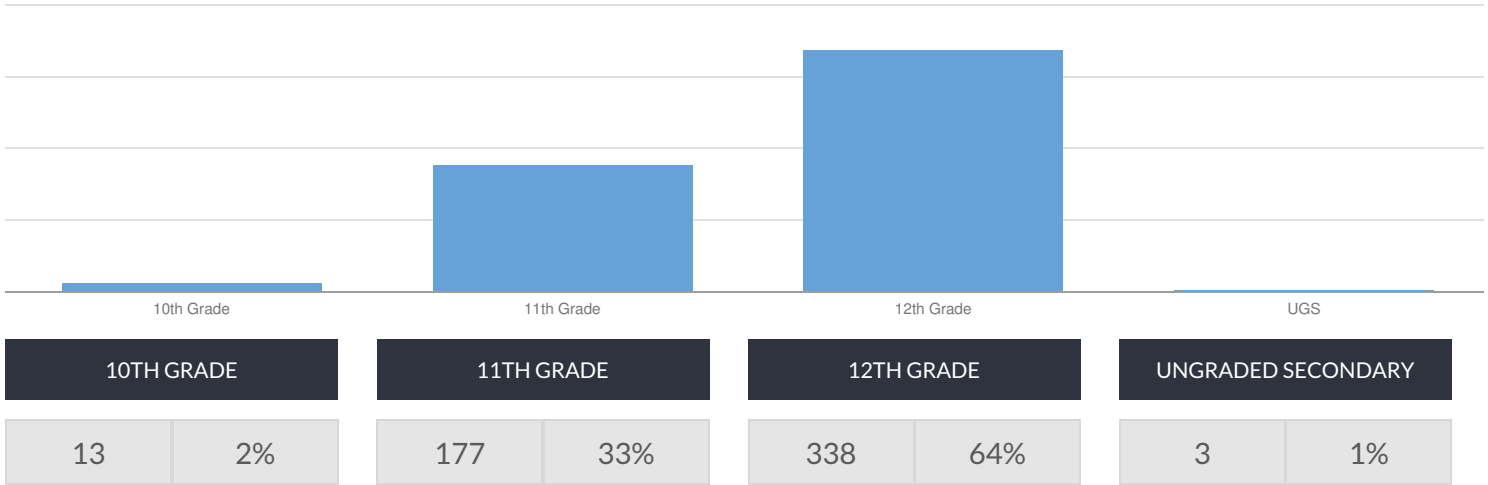

HS 560 CITY-AS-SCHOOL ENROLLMENT (2015 - 16)

K-12 Enrollment: 531

ENROLLMENT BY GENDER

ENROLLMENT BY ETHNICITY

OTHER GROUPS

ENROLLMENT BY GRADE

© COPYRIGHT NEW YORK STATE EDUCATION DEPARTMENT, ALL RIGHTS RESERVED.