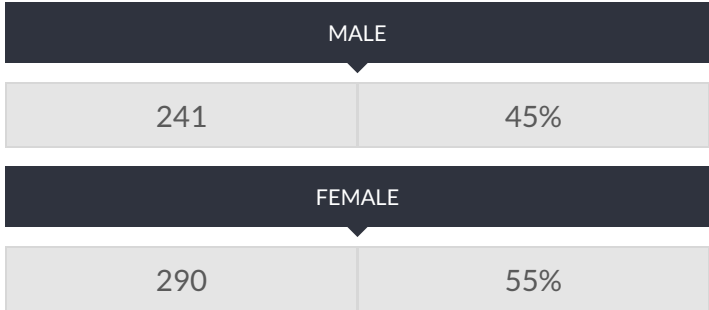

These enrollment data are collected as part of NYSED's Student Information Repository System (SIRS). These counts are as of "BEDS Day" which is typically the first Wednesday in October. Available are enrollment counts for public and charter school students by various demographics for the 2015 - 16 school year. For nonpublic school enrollment data please see the [Non-Public School Enrollment and Staff information](#) on our Information and Reporting Services webpage.

HS 560 CITY-AS-SCHOOL ENROLLMENT (2015 - 16)

K-12 Enrollment: 531

ENROLLMENT BY GENDER