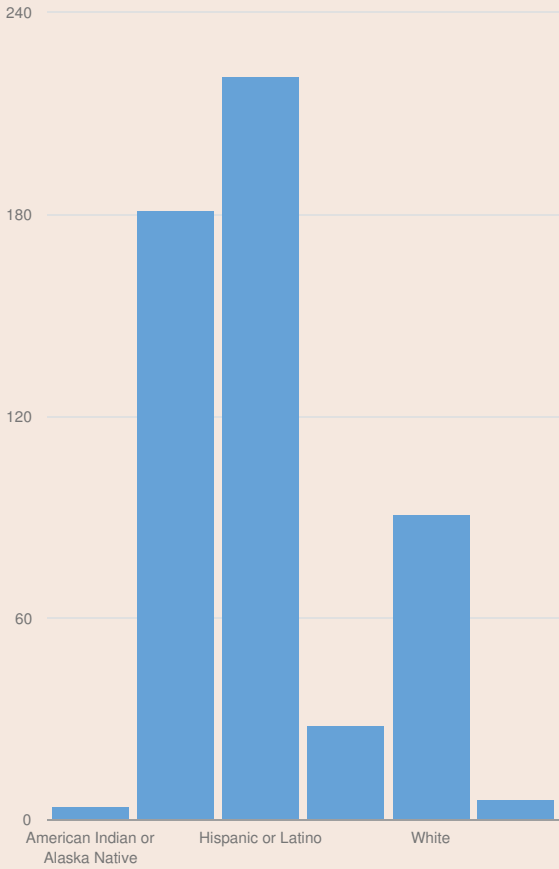

ENROLLMENT BY ETHNICITY