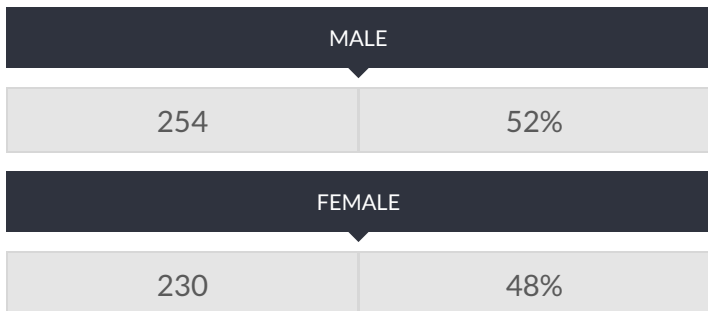

These enrollment data are collected as part of NYSED's Student Information Repository System (SIRS). These counts are as of "BEDS Day" which is typically the first Wednesday in October. Available are enrollment counts for public and charter school students by various demographics for the 2016 - 17 school year. For nonpublic school enrollment data please see the [Non-Public School Enrollment and Staff information](#) on our Information and Reporting Services webpage.

AB DAVIS STEAM HIGH SCHOOL ENROLLMENT (2016 - 17)

K-12 Enrollment: 484

ENROLLMENT BY GENDER