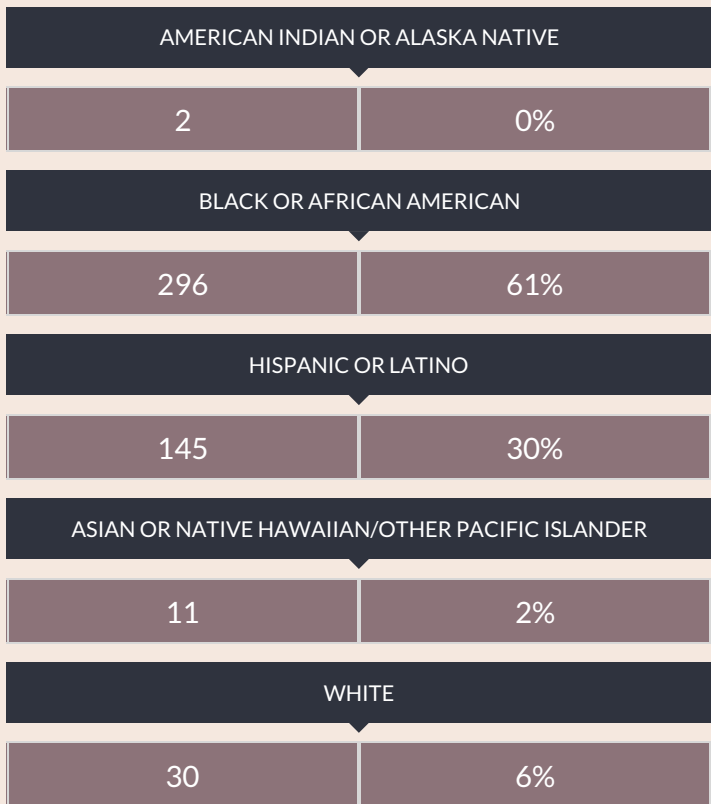

These enrollment data are collected as part of NYSED's Student Information Repository System (SIRS). These counts are as of "BEDS Day" which is typically the first Wednesday in October. Available are enrollment counts for public and charter school students by various demographics for the 2016 - 17 school year. For nonpublic school enrollment data please see the [Non-Public School Enrollment and Staff information](#) on our Information and Reporting Services webpage.

### ENROLLMENT BY ETHNICITY