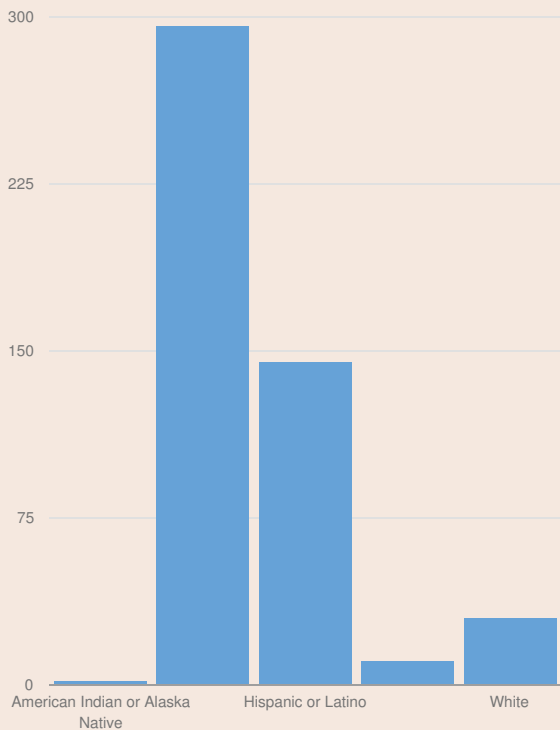

ENROLLMENT BY ETHNICITY