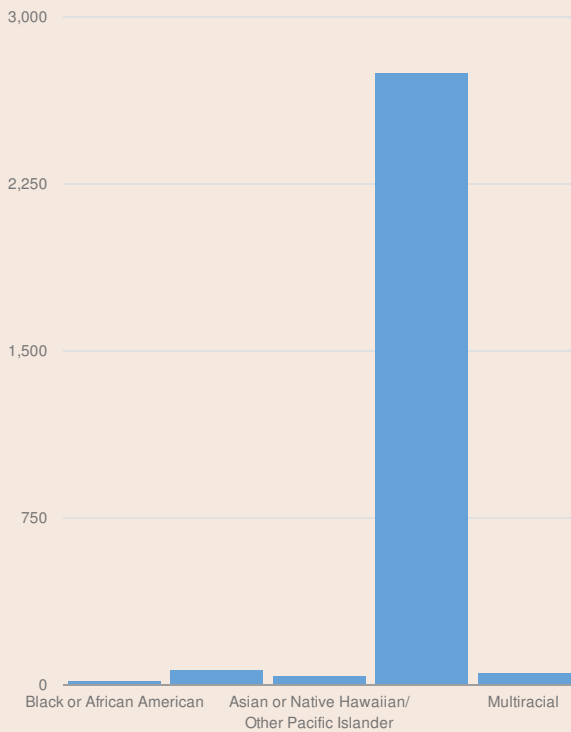

ENROLLMENT BY ETHNICITY