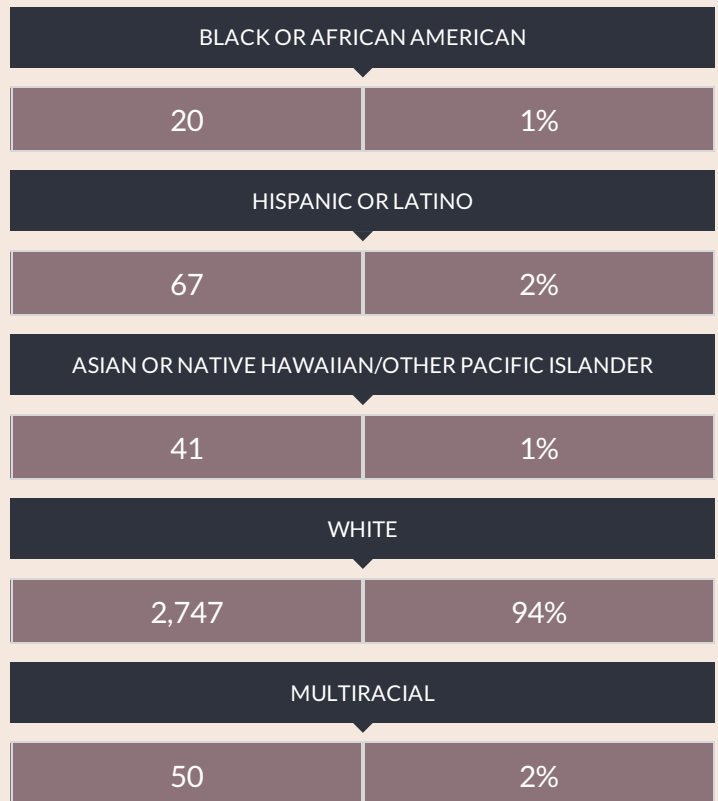

ENROLLMENT BY ETHNICITY