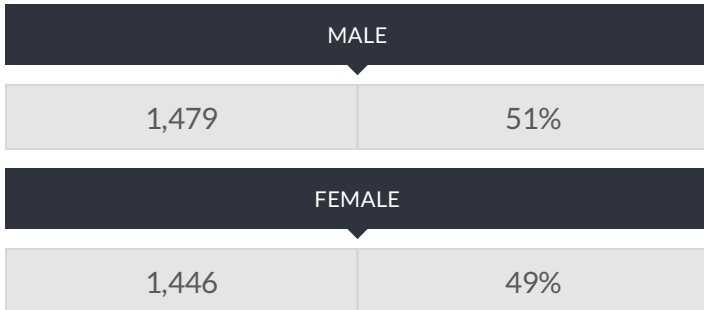

These enrollment data are collected as part of NYSED's Student Information Repository System (SIRS). These counts are as of "BEDS Day" which is typically the first Wednesday in October. Available are enrollment counts for public and charter school students by various demographics for the 2014 - 15 school year. For nonpublic school enrollment data please see the [Non-Public School Enrollment and Staff information](#) on our Information and Reporting Services webpage.

AVERILL PARK CSD ENROLLMENT (2014 - 15)

K-12 Enrollment: 2,925

ENROLLMENT BY GENDER