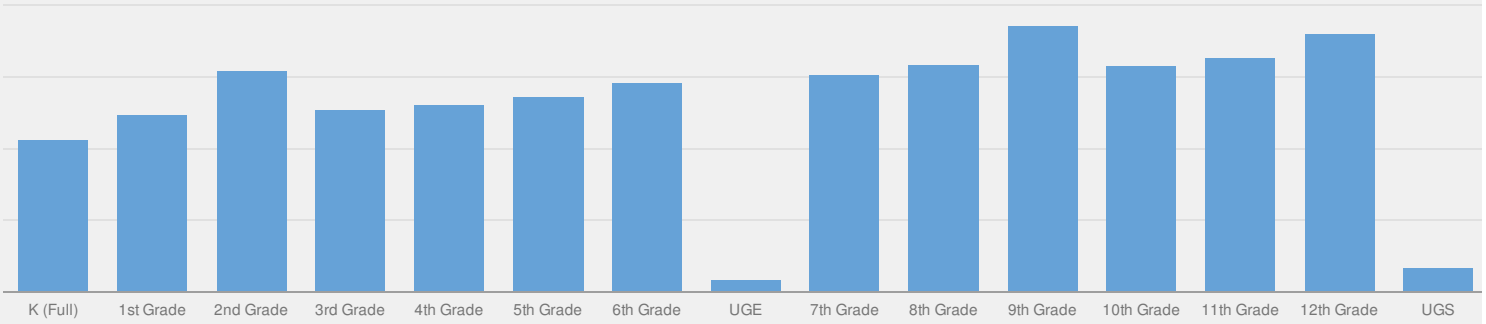

AVERILL PARK CSD ENROLLMENT (2014 - 15)

K-12 Enrollment: 2,925

ENROLLMENT BY GENDER

ENROLLMENT BY ETHNICITY

OTHER GROUPS

ENROLLMENT BY GRADE

K (FULL DAY)	1ST GRADE	2ND GRADE	3RD GRADE
160 5%	186 6%	232 8%	192 7%
4TH GRADE	5TH GRADE	6TH GRADE	UNGRADED ELEMENTARY
197 7%	205 7%	219 7%	13 0%
7TH GRADE	8TH GRADE	9TH GRADE	10TH GRADE
228 8%	238 8%	278 10%	237 8%
11TH GRADE	12TH GRADE	UNGRADED SECONDARY	
245 8%	270 9%	25 1%	