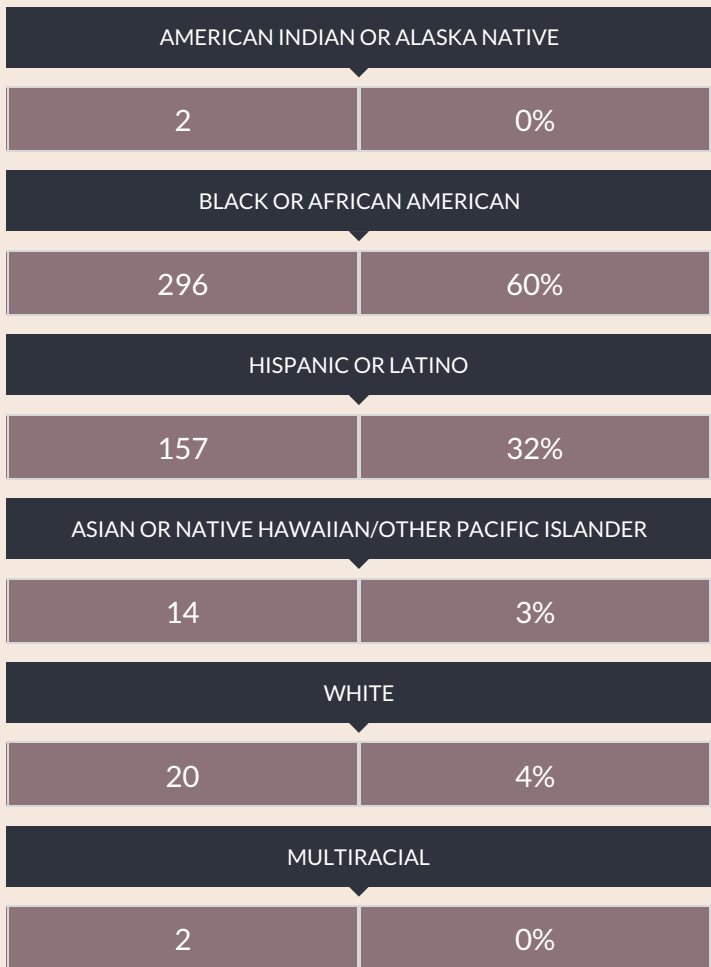

ENROLLMENT BY ETHNICITY