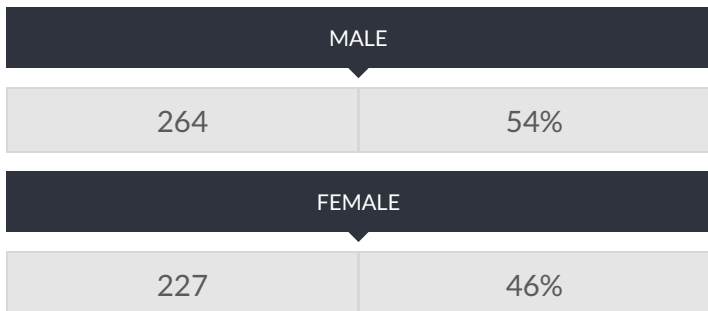

These enrollment data are collected as part of NYSED's Student Information Repository System (SIRS). These counts are as of "BEDS Day" which is typically the first Wednesday in October. Available are enrollment counts for public and charter school students by various demographics for the 2017 - 18 school year. For nonpublic school enrollment data please see the [Non-Public School Enrollment and Staff information](#) on our Information and Reporting Services webpage.

JHS 144 MICHELANGELO ENROLLMENT (2017 - 18)

K-12 Enrollment: 491

ENROLLMENT BY GENDER

ENROLLMENT BY ETHNICITY

OTHER GROUPS

ENROLLMENT BY GRADE

© COPYRIGHT NEW YORK STATE EDUCATION DEPARTMENT, ALL RIGHTS RESERVED.