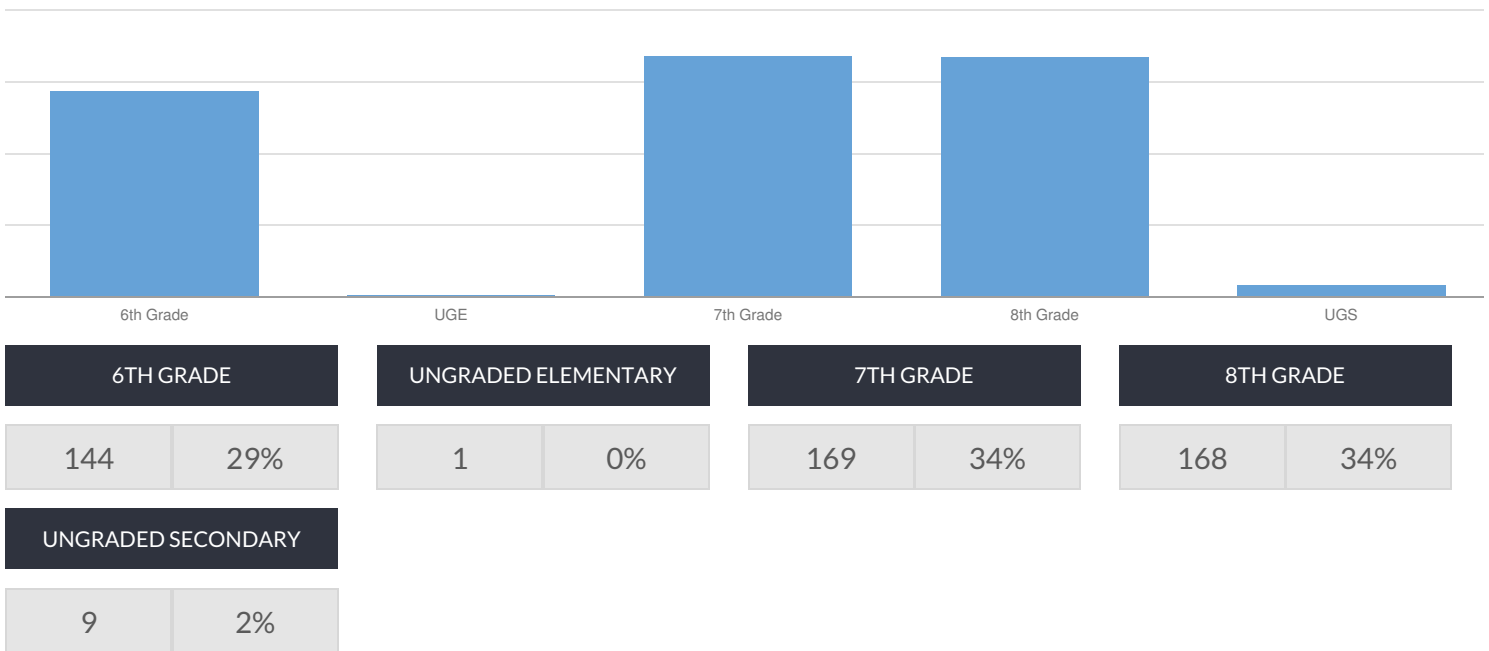

JHS 144 MICHELANGELO ENROLLMENT (2017 - 18)

K-12 Enrollment: 491

ENROLLMENT BY GENDER

ENROLLMENT BY ETHNICITY

OTHER GROUPS

ENROLLMENT BY GRADE

© COPYRIGHT NEW YORK STATE EDUCATION DEPARTMENT, ALL RIGHTS RESERVED.