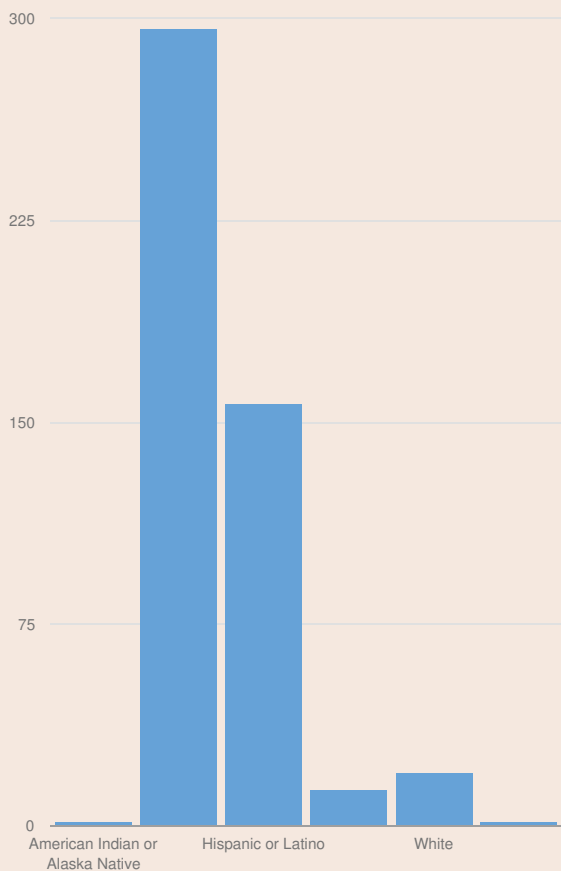

These enrollment data are collected as part of NYSED's Student Information Repository System (SIRS). These counts are as of "BEDS Day" which is typically the first Wednesday in October. Available are enrollment counts for public and charter school students by various demographics for the 2017 - 18 school year. For nonpublic school enrollment data please see the [Non-Public School Enrollment and Staff information](#) on our Information and Reporting Services webpage.

JHS 144 MICHELANGELO ENROLLMENT (2017 - 18)

K-12 Enrollment: 491

ENROLLMENT BY GENDER

ENROLLMENT BY ETHNICITY

OTHER GROUPS

ENROLLMENT BY GRADE

© COPYRIGHT NEW YORK STATE EDUCATION DEPARTMENT, ALL RIGHTS RESERVED.