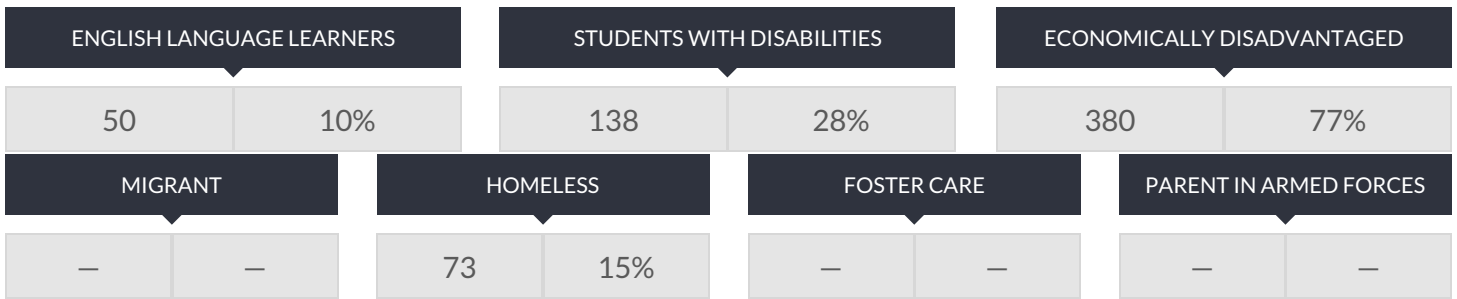

JHS 144 MICHELANGELO ENROLLMENT (2017 - 18)

K-12 Enrollment: 491

ENROLLMENT BY GENDER

ENROLLMENT BY ETHNICITY

OTHER GROUPS

ENROLLMENT BY GRADE

© COPYRIGHT NEW YORK STATE EDUCATION DEPARTMENT, ALL RIGHTS RESERVED.