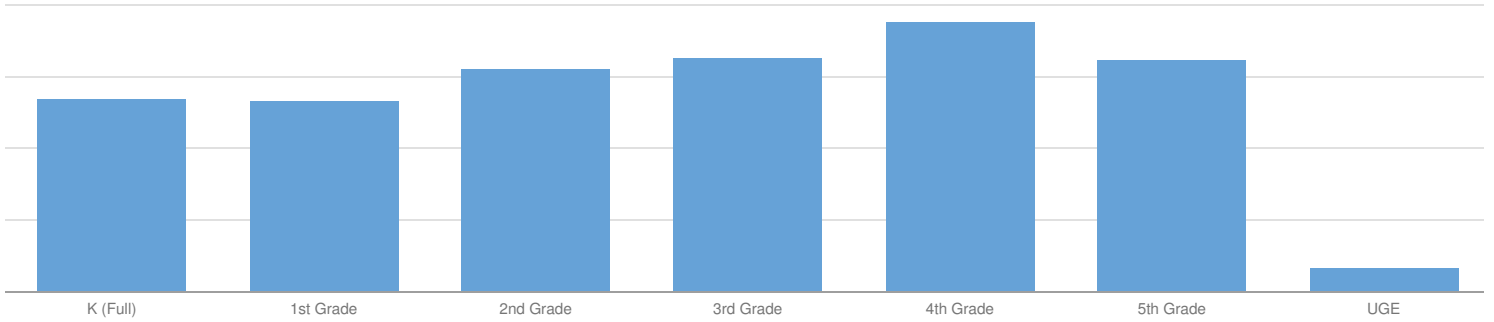

CLINTON ELEMENTARY SCHOOL ENROLLMENT (2013 - 14)

K-12 Enrollment: 572

ENROLLMENT BY GENDER

ENROLLMENT BY ETHNICITY

OTHER GROUPS

ENROLLMENT BY GRADE

© COPYRIGHT NEW YORK STATE EDUCATION DEPARTMENT, ALL RIGHTS RESERVED.