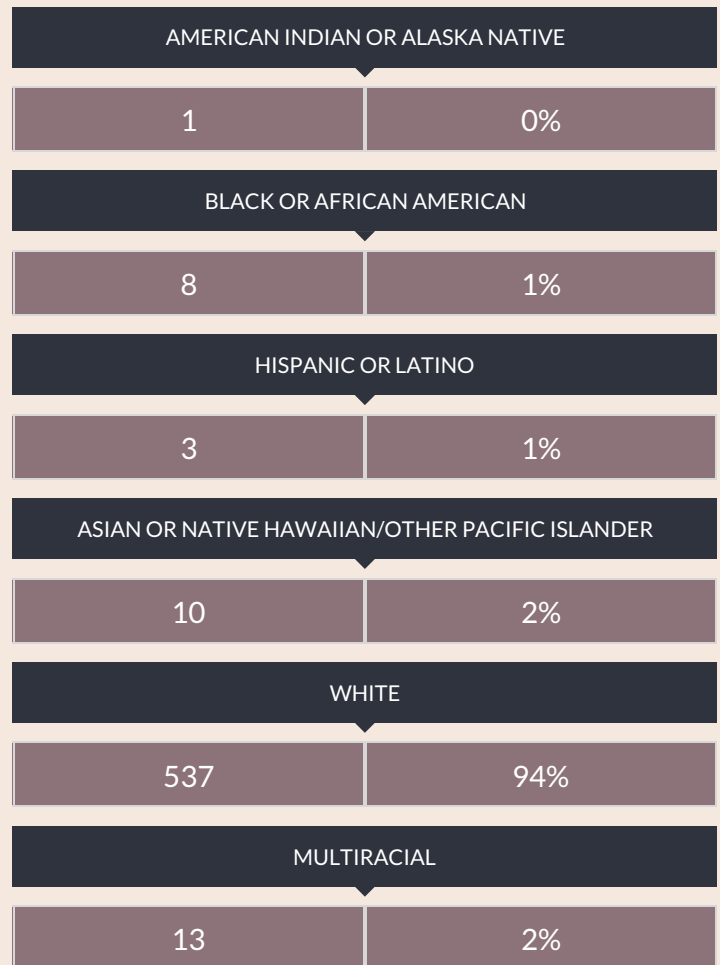

ENROLLMENT BY ETHNICITY