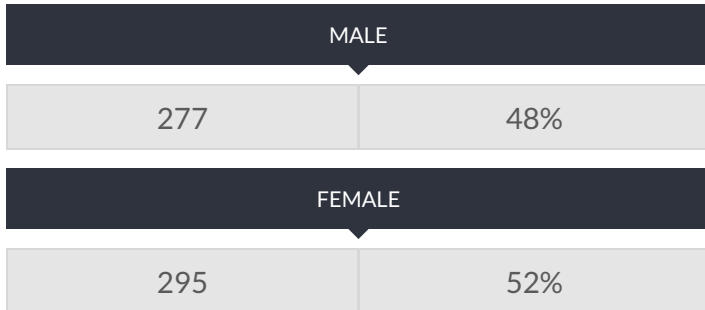

These enrollment data are collected as part of NYSED's Student Information Repository System (SIRS). These counts are as of "BEDS Day" which is typically the first Wednesday in October. Available are enrollment counts for public and charter school students by various demographics for the 2013 - 14 school year. For nonpublic school enrollment data please see the [Non-Public School Enrollment and Staff information](#) on our Information and Reporting Services webpage.

CLINTON ELEMENTARY SCHOOL ENROLLMENT (2013 - 14)

K-12 Enrollment: 572

ENROLLMENT BY GENDER