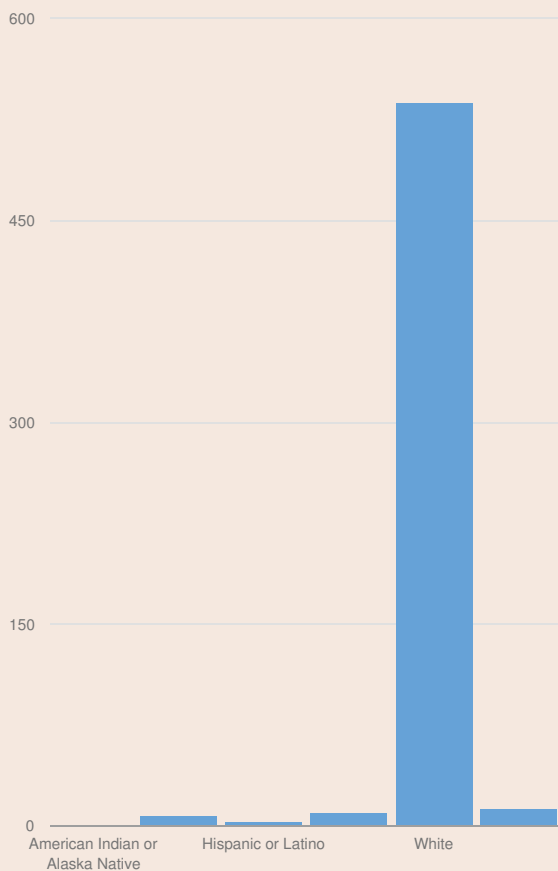

These enrollment data are collected as part of NYSED's Student Information Repository System (SIRS). These counts are as of "BEDS Day" which is typically the first Wednesday in October. Available are enrollment counts for public and charter school students by various demographics for the 2013 - 14 school year. For nonpublic school enrollment data please see the [Non-Public School Enrollment and Staff information](#) on our Information and Reporting Services webpage.

CLINTON ELEMENTARY SCHOOL ENROLLMENT (2013 - 14)

K-12 Enrollment: 572

ENROLLMENT BY GENDER

ENROLLMENT BY ETHNICITY

OTHER GROUPS

ENROLLMENT BY GRADE

© COPYRIGHT NEW YORK STATE EDUCATION DEPARTMENT, ALL RIGHTS RESERVED.