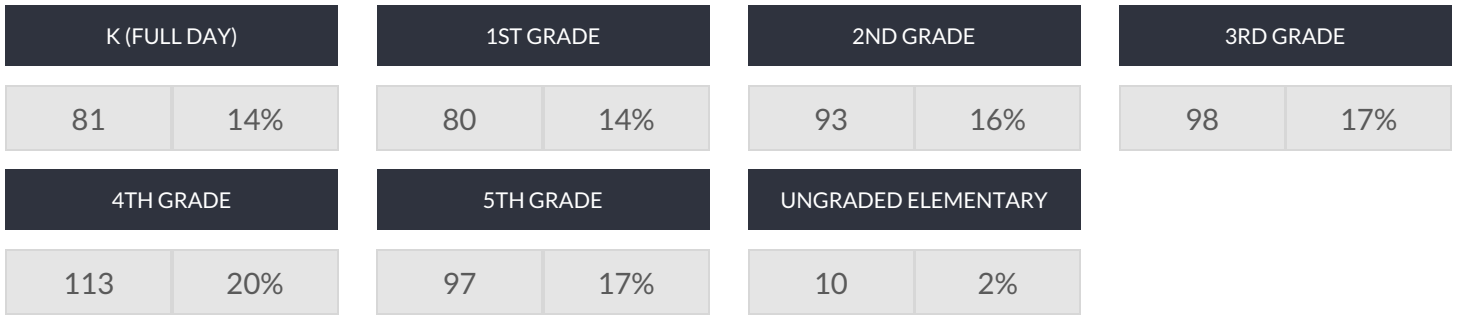

CLINTON ELEMENTARY SCHOOL ENROLLMENT (2013 - 14)

K-12 Enrollment: 572

ENROLLMENT BY GENDER

ENROLLMENT BY ETHNICITY

OTHER GROUPS

ENROLLMENT BY GRADE

© COPYRIGHT NEW YORK STATE EDUCATION DEPARTMENT, ALL RIGHTS RESERVED.