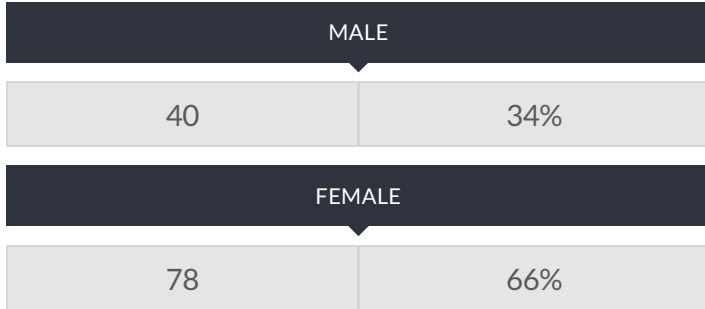

These enrollment data are collected as part of NYSED's Student Information Repository System (SIRS). These counts are as of "BEDS Day" which is typically the first Wednesday in October. Available are enrollment counts for public and charter school students by various demographics for the 2016 - 17 school year. For nonpublic school enrollment data please see the [Non-Public School Enrollment and Staff information](#) on our Information and Reporting Services webpage.

ARTURO A SCHOMBURG SATTELLITE-BRONX ENROLLMENT (2016 - 17)

K-12 Enrollment: 118

ENROLLMENT BY GENDER