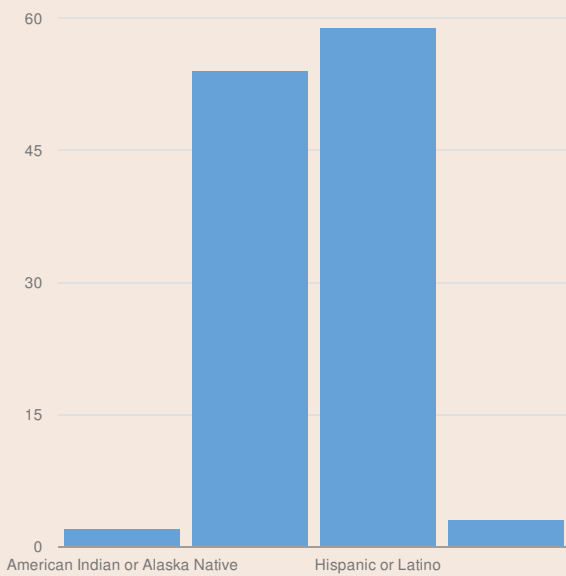

ENROLLMENT BY ETHNICITY