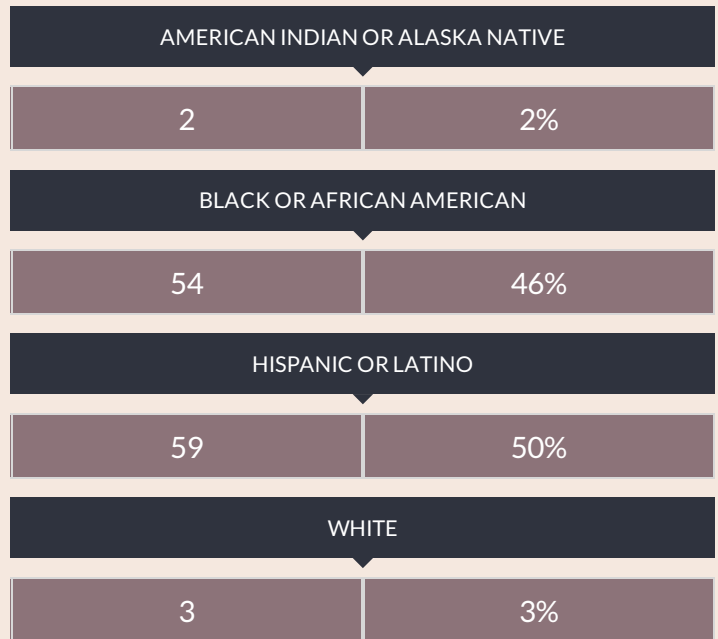

ENROLLMENT BY ETHNICITY