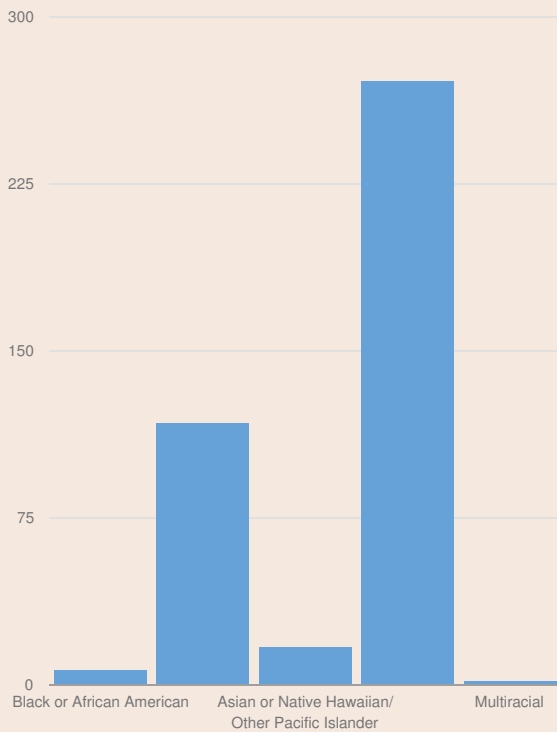

ENROLLMENT BY ETHNICITY