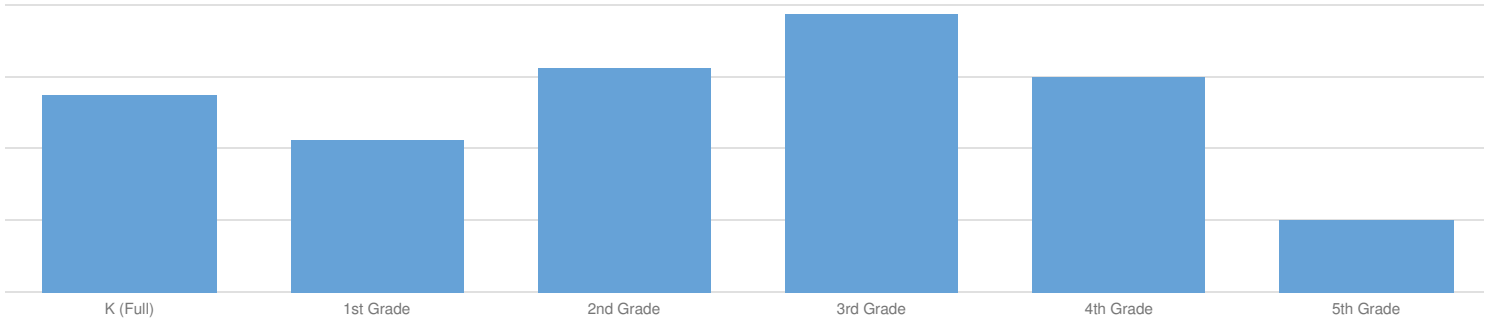

ALBANY AVENUE SCHOOL ENROLLMENT (2016 - 17)

K-12 Enrollment: 415

ENROLLMENT BY GENDER

ENROLLMENT BY ETHNICITY

OTHER GROUPS

ENROLLMENT BY GRADE

© COPYRIGHT NEW YORK STATE EDUCATION DEPARTMENT, ALL RIGHTS RESERVED.