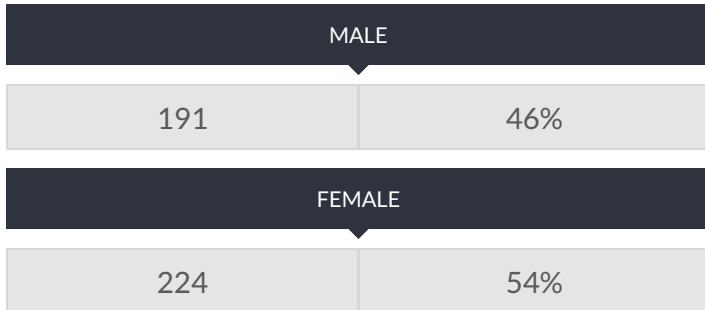

These enrollment data are collected as part of NYSED's Student Information Repository System (SIRS). These counts are as of "BEDS Day" which is typically the first Wednesday in October. Available are enrollment counts for public and charter school students by various demographics for the 2016 - 17 school year. For nonpublic school enrollment data please see the [Non-Public School Enrollment and Staff information](#) on our Information and Reporting Services webpage.

ALBANY AVENUE SCHOOL ENROLLMENT (2016 - 17)

K-12 Enrollment: 415

ENROLLMENT BY GENDER