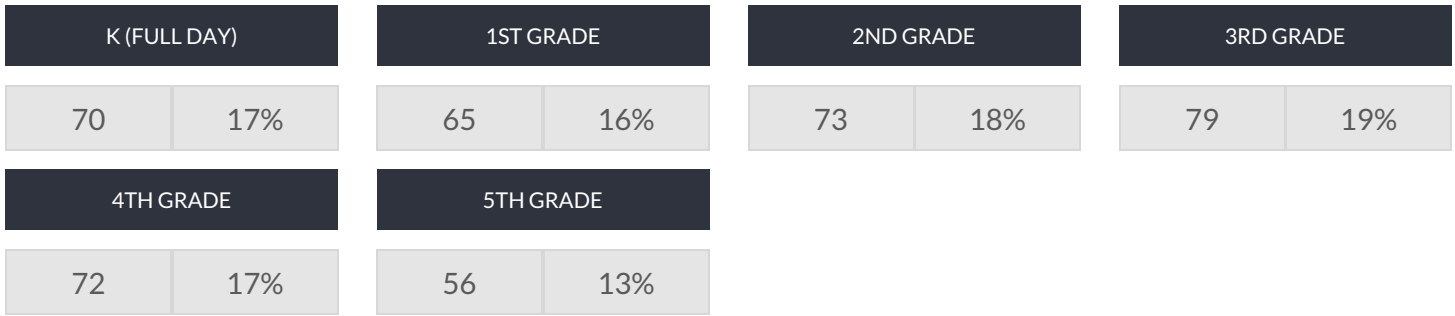

ALBANY AVENUE SCHOOL ENROLLMENT (2016 - 17)

K-12 Enrollment: 415

ENROLLMENT BY GENDER

ENROLLMENT BY ETHNICITY

OTHER GROUPS

ENROLLMENT BY GRADE

© COPYRIGHT NEW YORK STATE EDUCATION DEPARTMENT, ALL RIGHTS RESERVED.