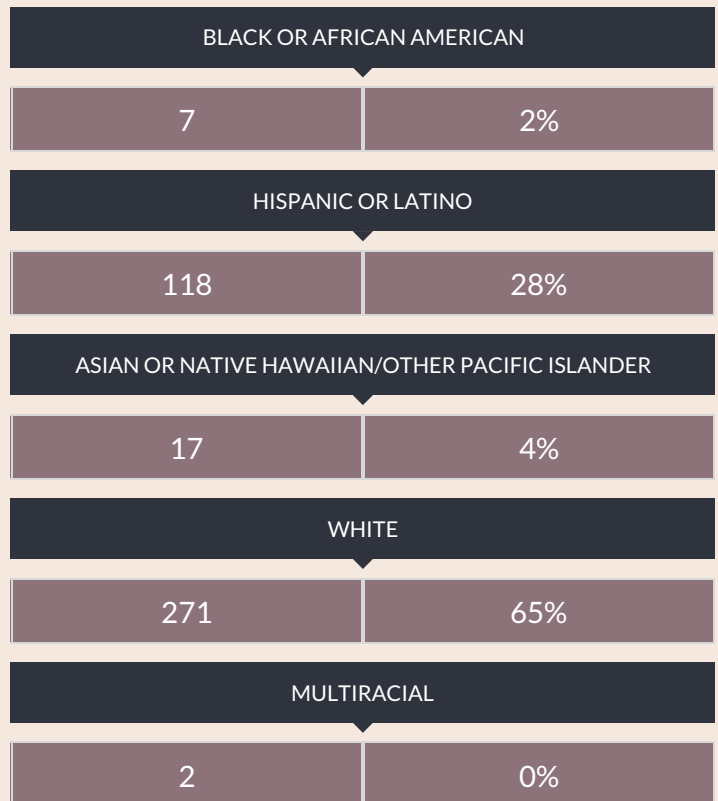

ENROLLMENT BY ETHNICITY