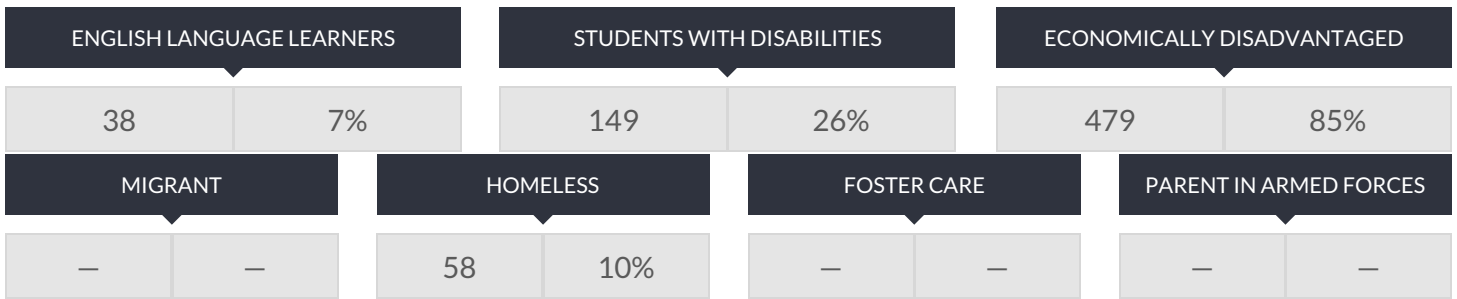

JHS 78 ROY H MANN ENROLLMENT (2017 - 18)

K-12 Enrollment: 563

ENROLLMENT BY GENDER

ENROLLMENT BY ETHNICITY

OTHER GROUPS

ENROLLMENT BY GRADE

© COPYRIGHT NEW YORK STATE EDUCATION DEPARTMENT, ALL RIGHTS RESERVED.