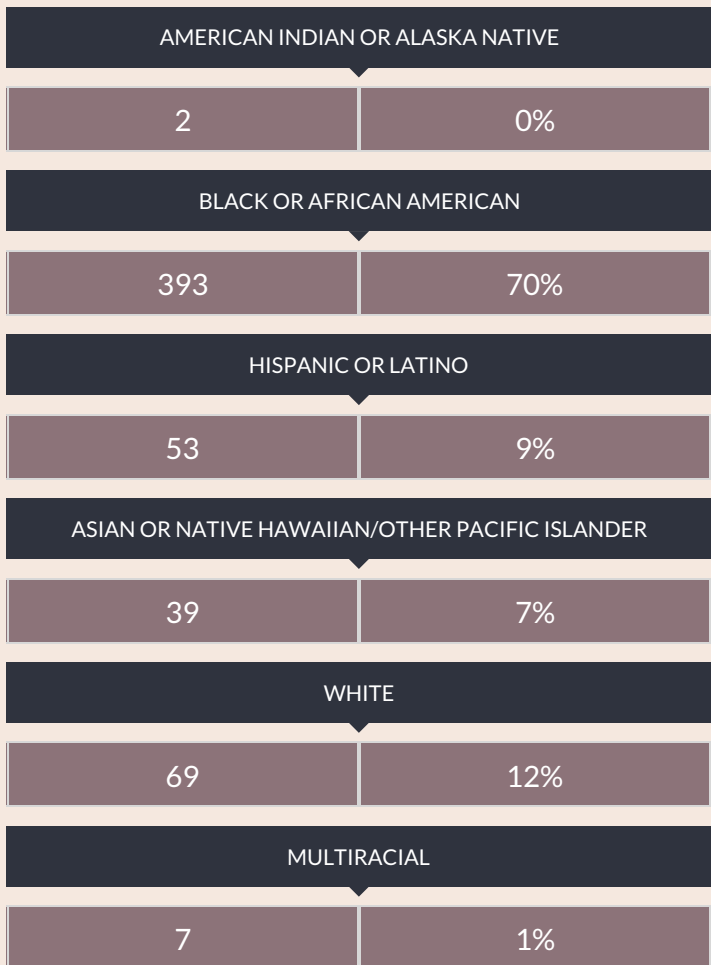

ENROLLMENT BY ETHNICITY