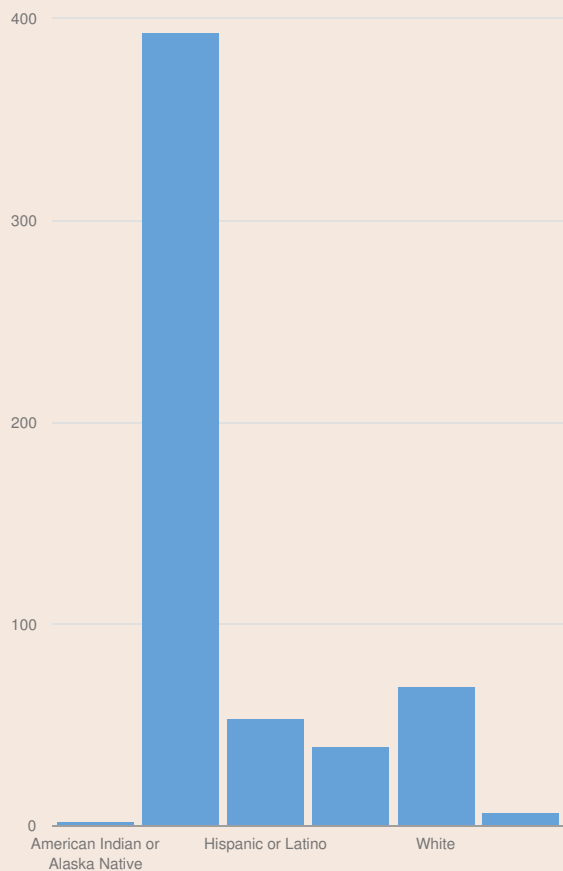

ENROLLMENT BY ETHNICITY