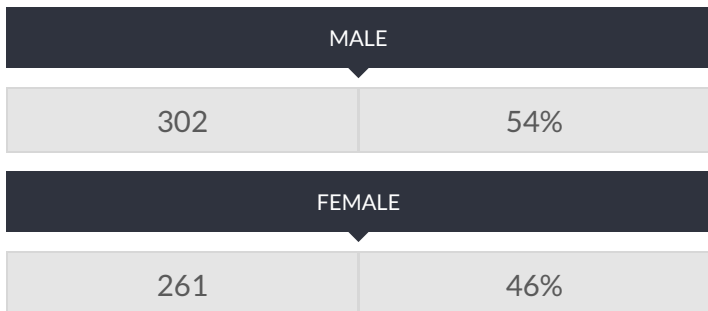

These enrollment data are collected as part of NYSED's Student Information Repository System (SIRS). These counts are as of "BEDS Day" which is typically the first Wednesday in October. Available are enrollment counts for public and charter school students by various demographics for the 2017 - 18 school year. For nonpublic school enrollment data please see the [Non-Public School Enrollment and Staff information](#) on our Information and Reporting Services webpage.

JHS 78 ROY H MANN ENROLLMENT (2017 - 18)

K-12 Enrollment: 563

ENROLLMENT BY GENDER