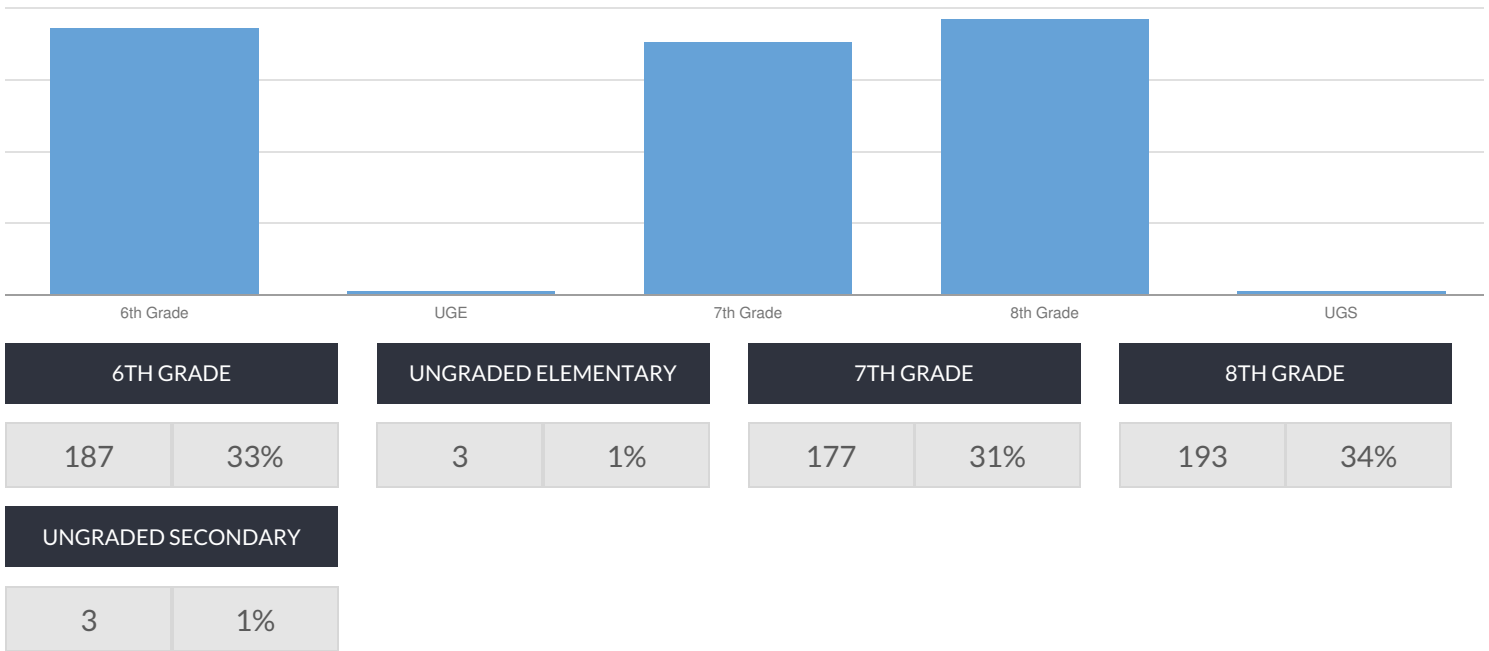

JHS 78 ROY H MANN ENROLLMENT (2017 - 18)

K-12 Enrollment: 563

ENROLLMENT BY GENDER

ENROLLMENT BY ETHNICITY

OTHER GROUPS

ENROLLMENT BY GRADE

© COPYRIGHT NEW YORK STATE EDUCATION DEPARTMENT, ALL RIGHTS RESERVED.