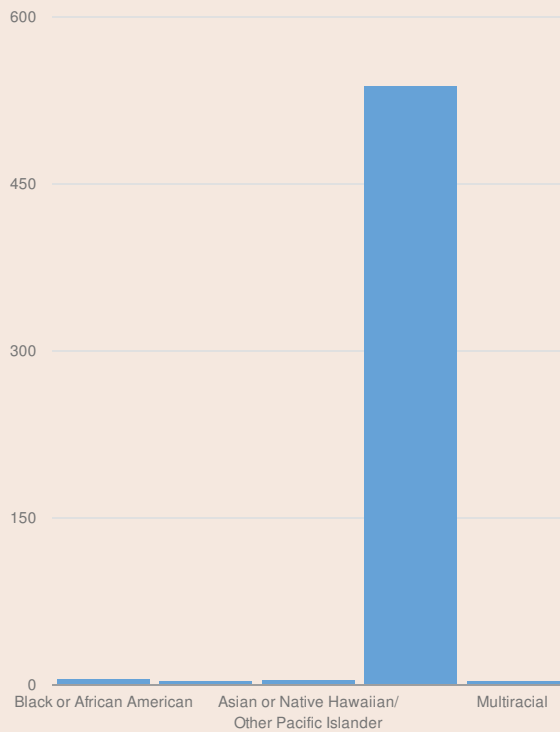

These enrollment data are collected as part of NYSED's Student Information Repository System (SIRS). These counts are as of "BEDS Day" which is typically the first Wednesday in October. Available are enrollment counts for public and charter school students by various demographics for the 2016 - 17 school year. For nonpublic school enrollment data please see the [Non-Public School Enrollment and Staff information](#) on our Information and Reporting Services webpage.

ALDEN SENIOR HIGH SCHOOL ENROLLMENT (2016 - 17)

K-12 Enrollment: 555

ENROLLMENT BY GENDER

ENROLLMENT BY ETHNICITY

OTHER GROUPS

ENROLLMENT BY GRADE

9TH GRADE

123 | 22%