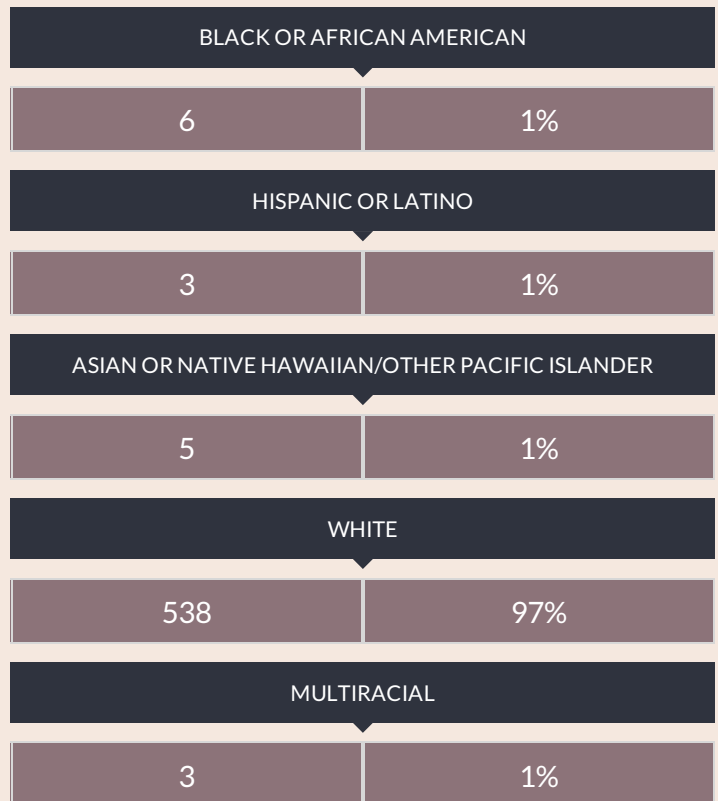

ENROLLMENT BY ETHNICITY