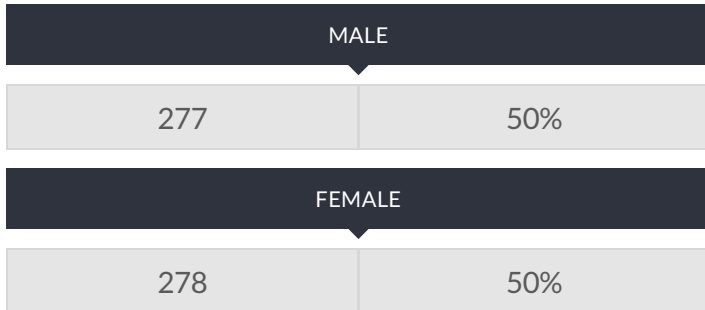

These enrollment data are collected as part of NYSED's Student Information Repository System (SIRS). These counts are as of "BEDS Day" which is typically the first Wednesday in October. Available are enrollment counts for public and charter school students by various demographics for the 2016 - 17 school year. For nonpublic school enrollment data please see the [Non-Public School Enrollment and Staff information](#) on our Information and Reporting Services webpage.

ALDEN SENIOR HIGH SCHOOL ENROLLMENT (2016 - 17)

K-12 Enrollment: 555

ENROLLMENT BY GENDER