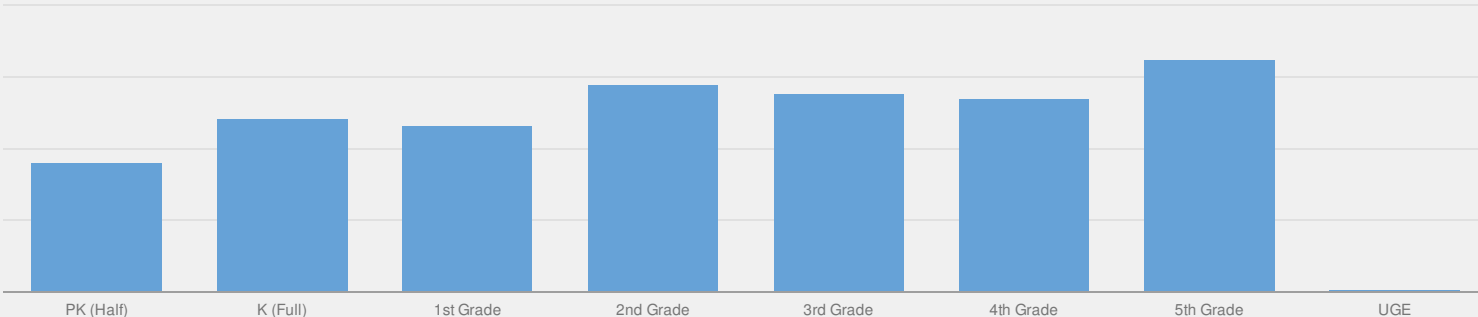

HEMLOCK ELEMENTARY SCHOOL ENROLLMENT (2016 - 17)

K-12 Enrollment: 656

ENROLLMENT BY GENDER

ENROLLMENT BY ETHNICITY

OTHER GROUPS

ENROLLMENT BY GRADE

PRE-K (HALF DAY)	K (FULL DAY)	1ST GRADE	2ND GRADE
72 10%	97 13%	93 13%	116 16%
3RD GRADE	4TH GRADE	5TH GRADE	UNGRADED ELEMENTARY
111 15%	108 15%	130 18%	1 0%