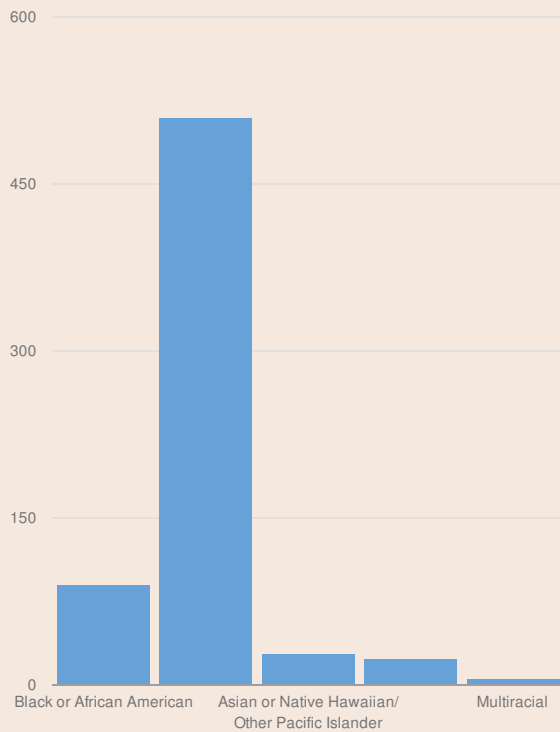

These enrollment data are collected as part of NYSED's Student Information Repository System (SIRS). These counts are as of "BEDS Day" which is typically the first Wednesday in October. Available are enrollment counts for public and charter school students by various demographics for the 2016 - 17 school year. For nonpublic school enrollment data please see the [Non-Public School Enrollment and Staff information](#) on our Information and Reporting Services webpage.

HEMLOCK ELEMENTARY SCHOOL ENROLLMENT (2016 - 17)

K-12 Enrollment: 656

ENROLLMENT BY GENDER

ENROLLMENT BY ETHNICITY

OTHER GROUPS

ENROLLMENT BY GRADE

PRE-K (HALF DAY)	K (FULL DAY)	1ST GRADE	2ND GRADE
72 10%	97 13%	93 13%	116 16%
3RD GRADE	4TH GRADE	5TH GRADE	UNGRADED ELEMENTARY
111 15%	108 15%	130 18%	1 0%