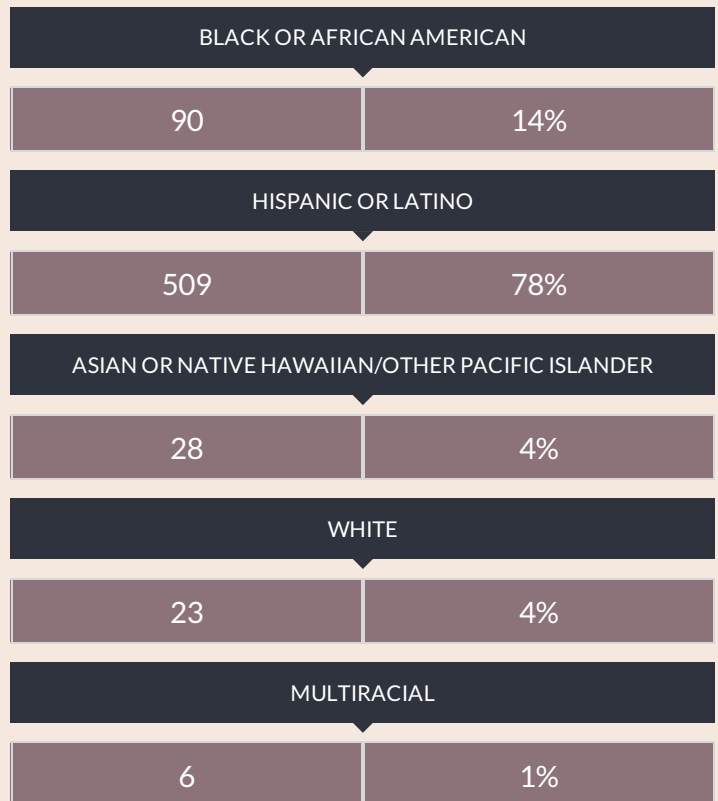

These enrollment data are collected as part of NYSED's Student Information Repository System (SIRS). These counts are as of "BEDS Day" which is typically the first Wednesday in October. Available are enrollment counts for public and charter school students by various demographics for the 2016 - 17 school year. For nonpublic school enrollment data please see the [Non-Public School Enrollment and Staff information](#) on our Information and Reporting Services webpage.

HEMLOCK ELEMENTARY SCHOOL ENROLLMENT (2016 - 17)

K-12 Enrollment: 656

ENROLLMENT BY GENDER

ENROLLMENT BY ETHNICITY

OTHER GROUPS

ENROLLMENT BY GRADE

PRE-K (HALF DAY)	K (FULL DAY)	1ST GRADE	2ND GRADE
72 10%	97 13%	93 13%	116 16%
3RD GRADE	4TH GRADE	5TH GRADE	UNGRADED ELEMENTARY
111 15%	108 15%	130 18%	1 0%