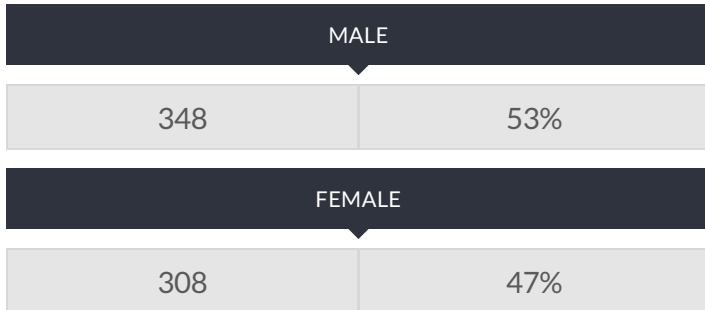

These enrollment data are collected as part of NYSED's Student Information Repository System (SIRS). These counts are as of "BEDS Day" which is typically the first Wednesday in October. Available are enrollment counts for public and charter school students by various demographics for the 2016 - 17 school year. For nonpublic school enrollment data please see the [Non-Public School Enrollment and Staff information](#) on our Information and Reporting Services webpage.

HEMLOCK ELEMENTARY SCHOOL ENROLLMENT (2016 - 17)

K-12 Enrollment: 656

ENROLLMENT BY GENDER

ENROLLMENT BY ETHNICITY

OTHER GROUPS

ENROLLMENT BY GRADE

PRE-K (HALF DAY)	K (FULL DAY)	1ST GRADE	2ND GRADE
72 10%	97 13%	93 13%	116 16%
3RD GRADE	4TH GRADE	5TH GRADE	UNGRADED ELEMENTARY
111 15%	108 15%	130 18%	1 0%