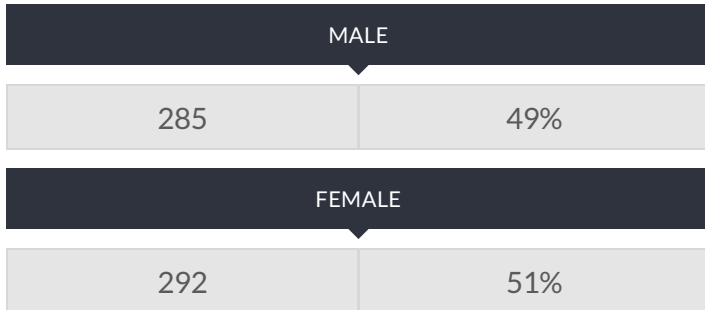

These enrollment data are collected as part of NYSED's Student Information Repository System (SIRS). These counts are as of "BEDS Day" which is typically the first Wednesday in October. Available are enrollment counts for public and charter school students by various demographics for the 2016 - 17 school year. For nonpublic school enrollment data please see the [Non-Public School Enrollment and Staff information](#) on our Information and Reporting Services webpage.

HAVERSTRAW ELEMENTARY SCHOOL ENROLLMENT (2016 - 17)

K-12 Enrollment: 577

ENROLLMENT BY GENDER