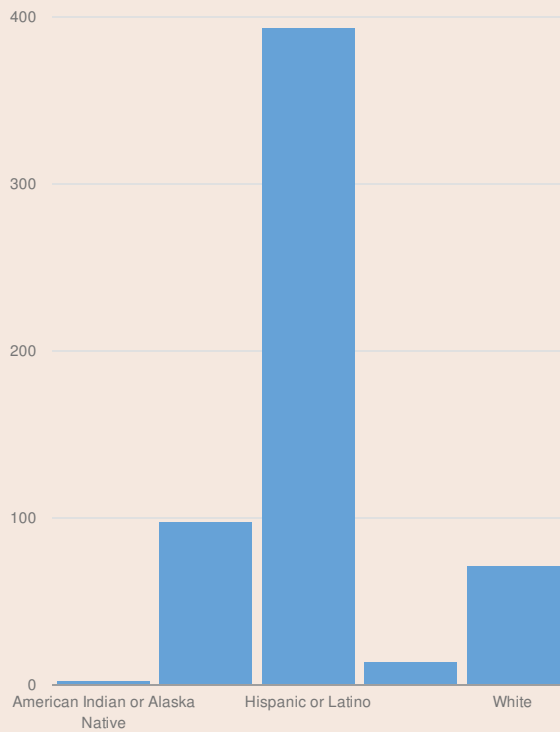

ENROLLMENT BY ETHNICITY