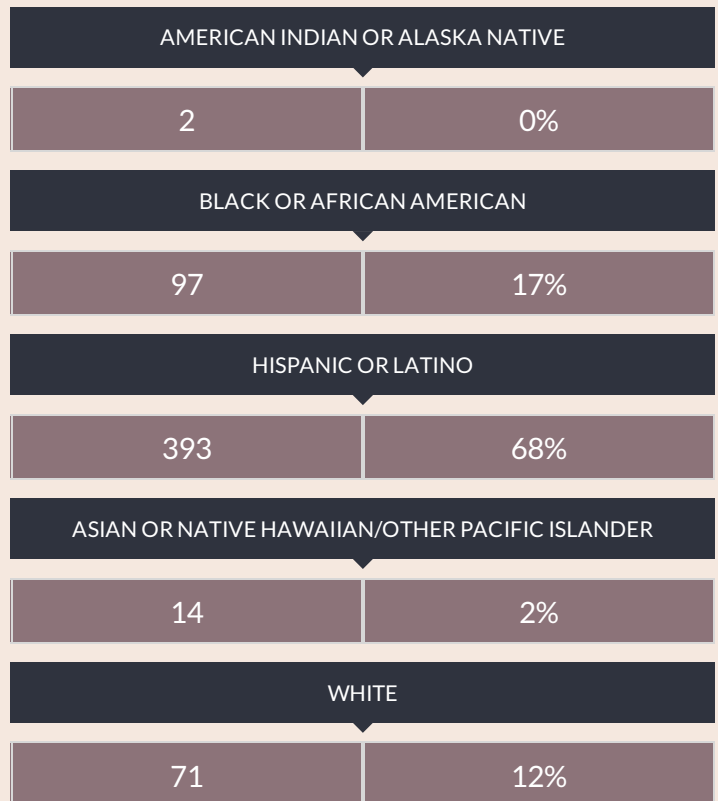

These enrollment data are collected as part of NYSED's Student Information Repository System (SIRS). These counts are as of "BEDS Day" which is typically the first Wednesday in October. Available are enrollment counts for public and charter school students by various demographics for the 2016 - 17 school year. For nonpublic school enrollment data please see the [Non-Public School Enrollment and Staff information](#) on our Information and Reporting Services webpage.

## HAVERSTRAW ELEMENTARY SCHOOL ENROLLMENT (2016 - 17)

K-12 Enrollment: 577

### ENROLLMENT BY ETHNICITY