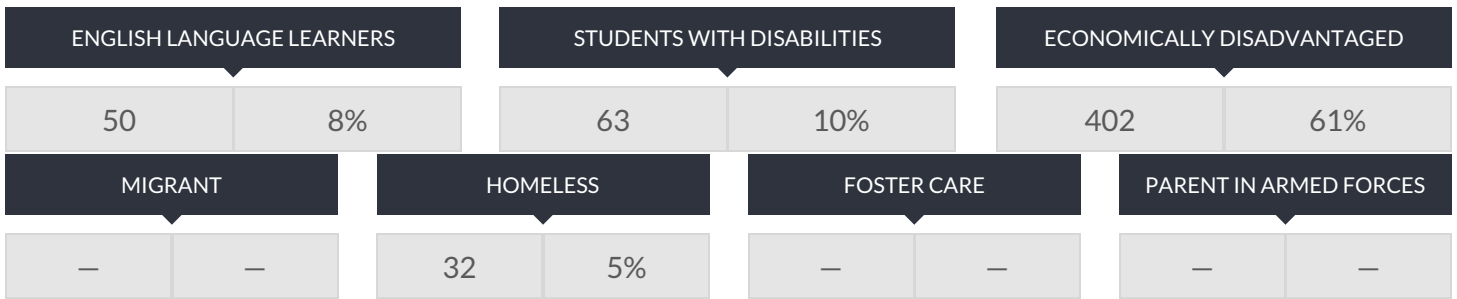

GENEVA HIGH SCHOOL ENROLLMENT (2017 - 18)

K-12 Enrollment: 659

ENROLLMENT BY GENDER

ENROLLMENT BY ETHNICITY

OTHER GROUPS

ENROLLMENT BY GRADE

© COPYRIGHT NEW YORK STATE EDUCATION DEPARTMENT, ALL RIGHTS RESERVED.