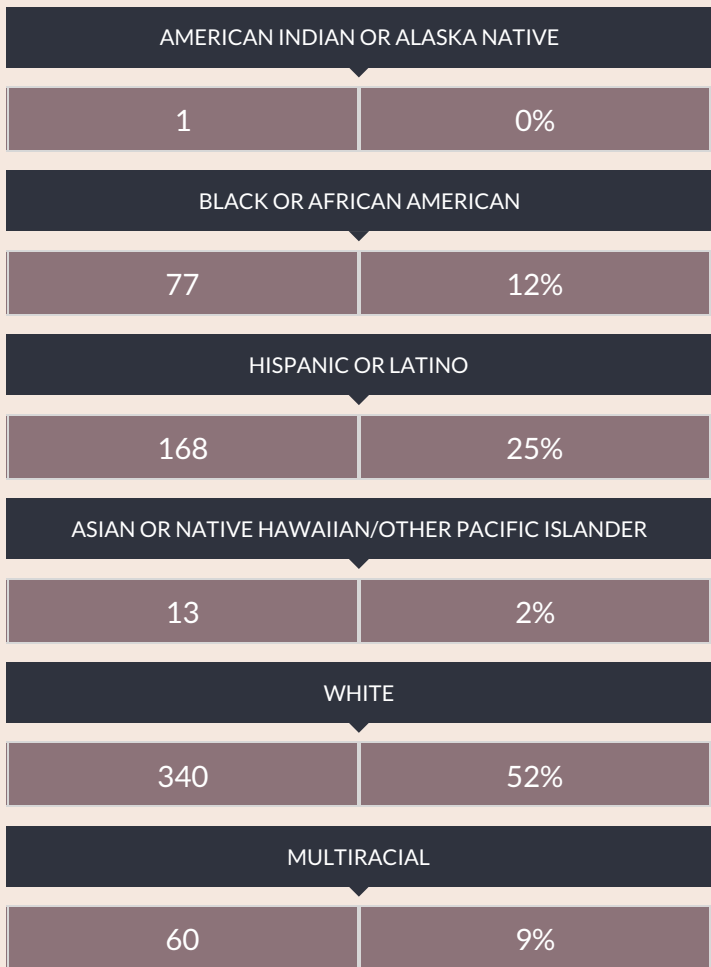

ENROLLMENT BY ETHNICITY