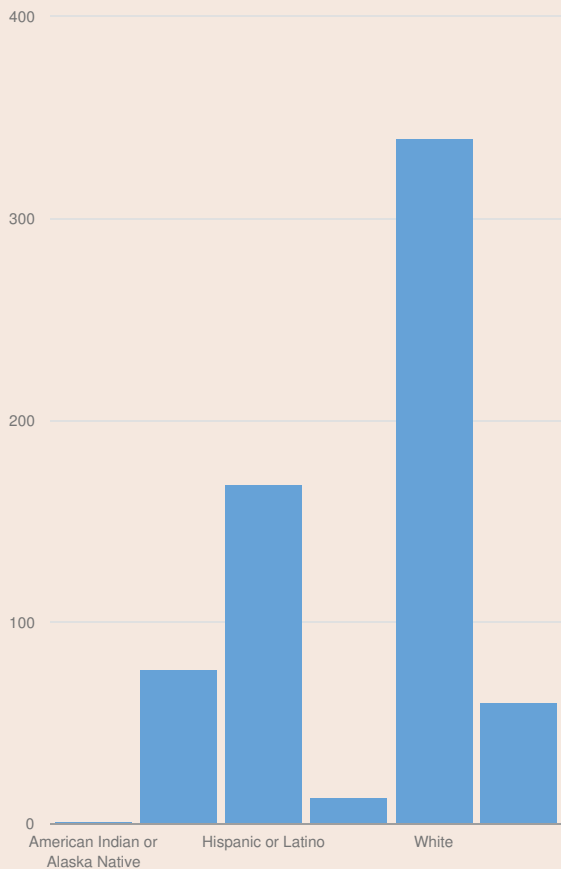

ENROLLMENT BY ETHNICITY