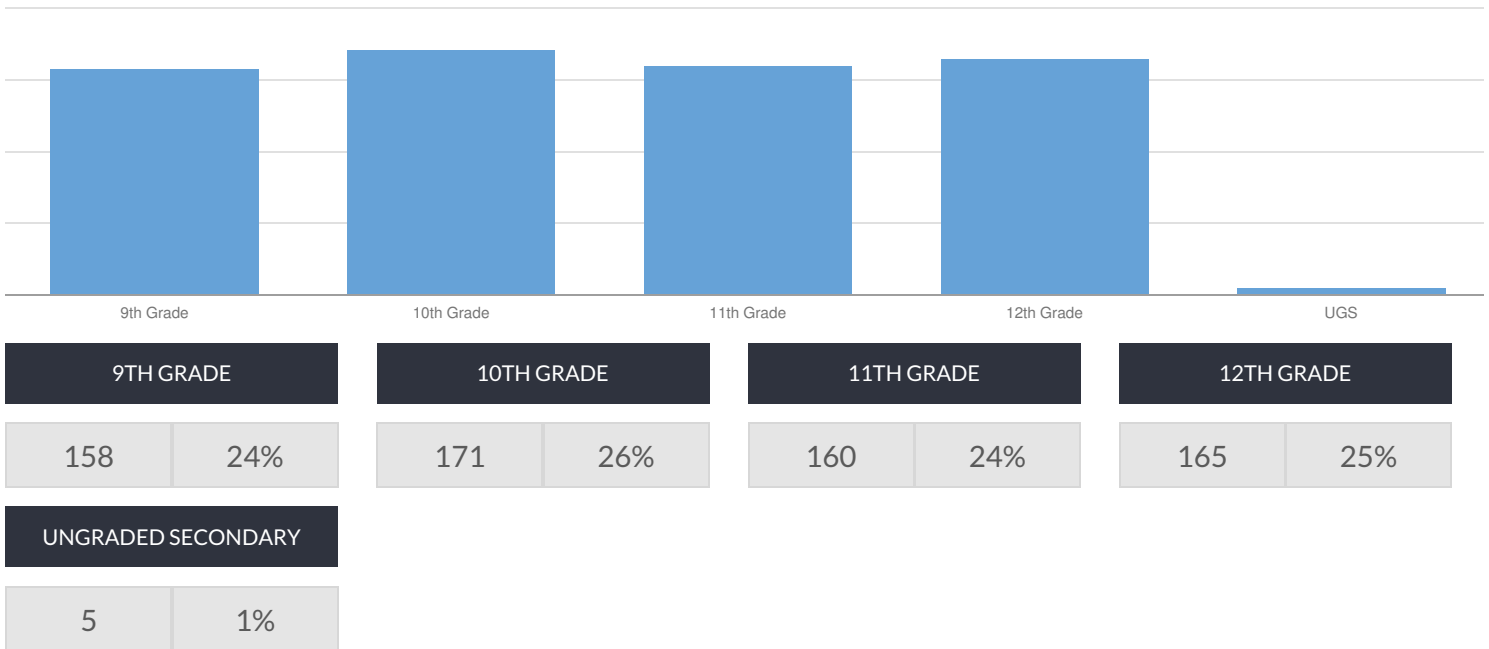

GENEVA HIGH SCHOOL ENROLLMENT (2017 - 18)

K-12 Enrollment: 659

ENROLLMENT BY GENDER

ENROLLMENT BY ETHNICITY

OTHER GROUPS

ENROLLMENT BY GRADE

© COPYRIGHT NEW YORK STATE EDUCATION DEPARTMENT, ALL RIGHTS RESERVED.