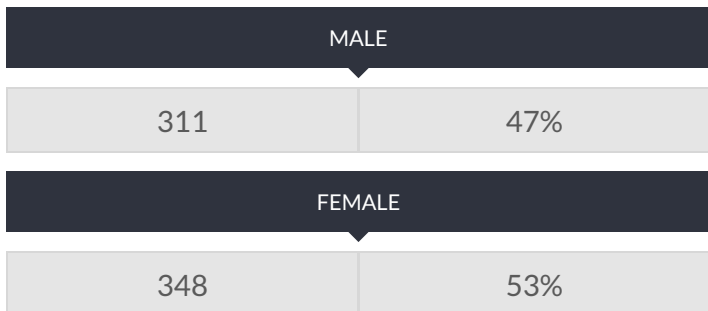

These enrollment data are collected as part of NYSED's Student Information Repository System (SIRS). These counts are as of "BEDS Day" which is typically the first Wednesday in October. Available are enrollment counts for public and charter school students by various demographics for the 2017 - 18 school year. For nonpublic school enrollment data please see the [Non-Public School Enrollment and Staff information](#) on our Information and Reporting Services webpage.

GENEVA HIGH SCHOOL ENROLLMENT (2017 - 18)

K-12 Enrollment: 659

ENROLLMENT BY GENDER