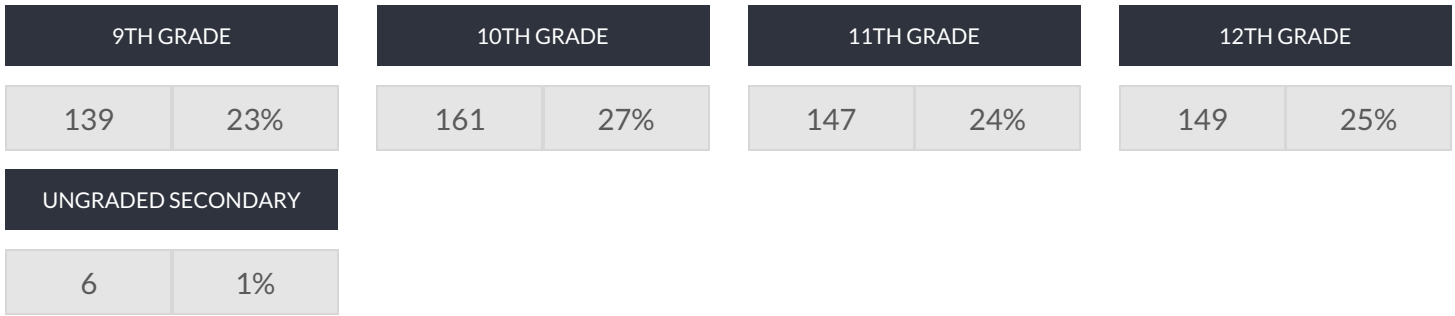

CENTER MORICHES HIGH SCHOOL ENROLLMENT (2013 - 14)

K-12 Enrollment: 602

ENROLLMENT BY GENDER

ENROLLMENT BY ETHNICITY

OTHER GROUPS

ENROLLMENT BY GRADE

© COPYRIGHT NEW YORK STATE EDUCATION DEPARTMENT, ALL RIGHTS RESERVED.