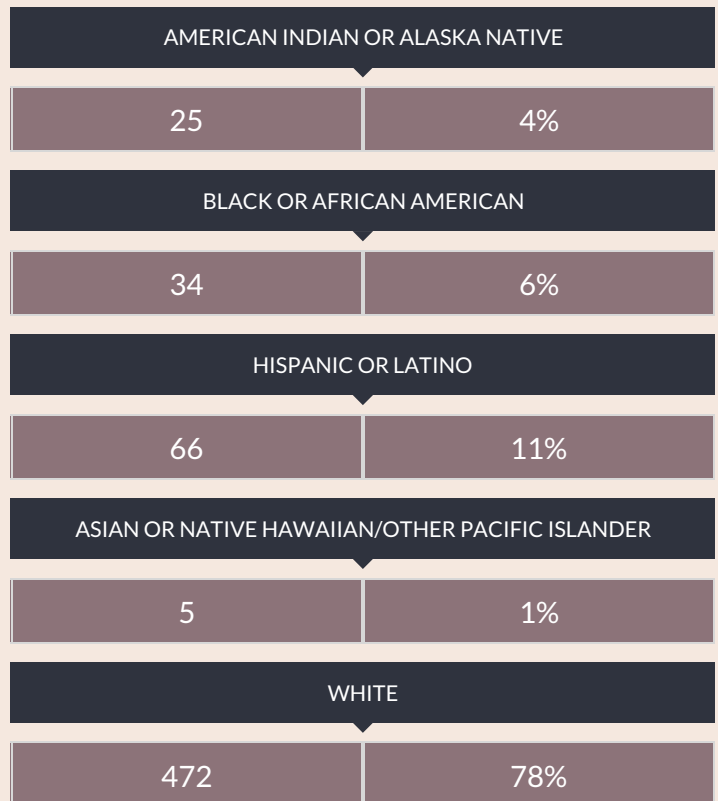

ENROLLMENT BY ETHNICITY