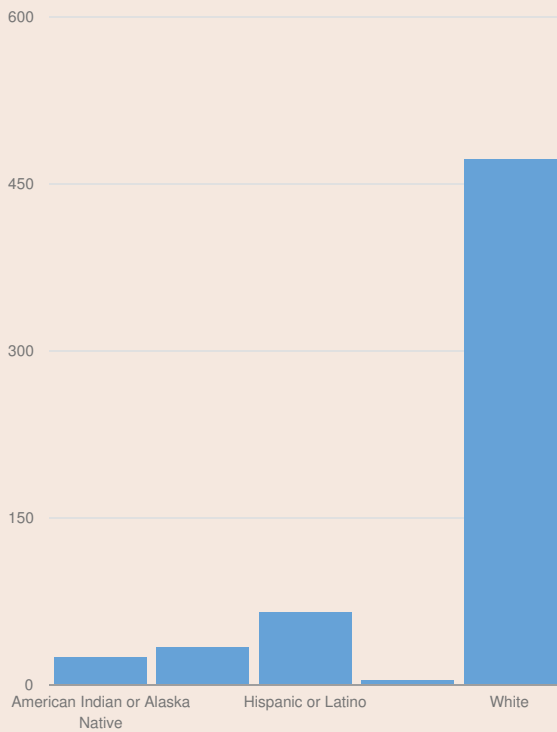

ENROLLMENT BY ETHNICITY