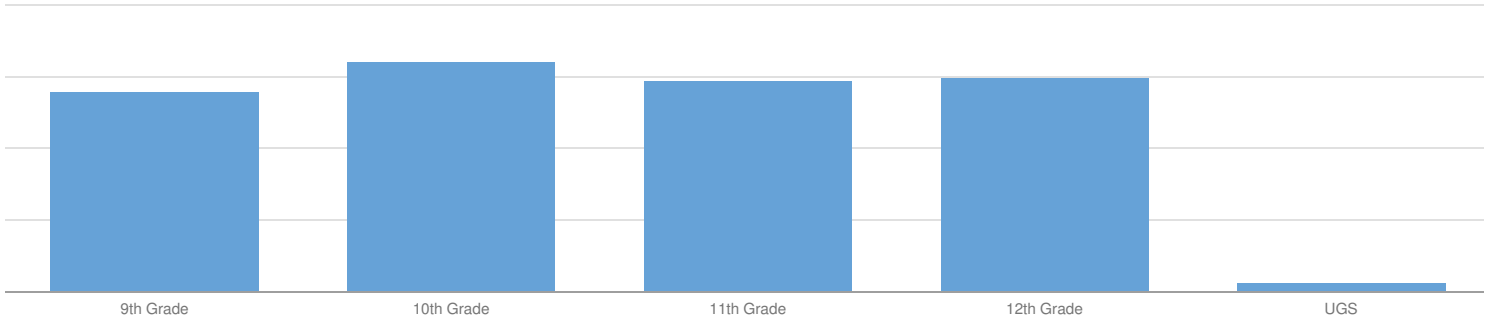

CENTER MORICHES HIGH SCHOOL ENROLLMENT (2013 - 14)

K-12 Enrollment: 602

ENROLLMENT BY GENDER

ENROLLMENT BY ETHNICITY

OTHER GROUPS

ENROLLMENT BY GRADE

© COPYRIGHT NEW YORK STATE EDUCATION DEPARTMENT, ALL RIGHTS RESERVED.