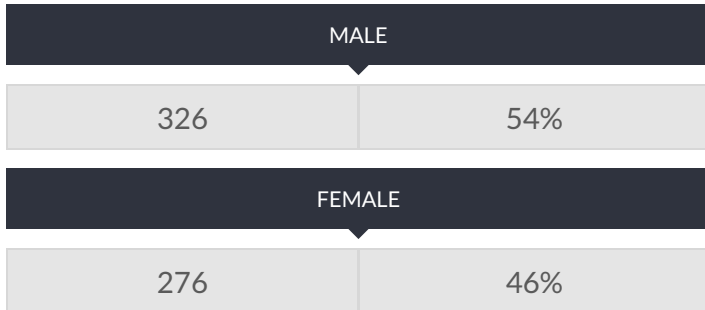

These enrollment data are collected as part of NYSED's Student Information Repository System (SIRS). These counts are as of "BEDS Day" which is typically the first Wednesday in October. Available are enrollment counts for public and charter school students by various demographics for the 2013 - 14 school year. For nonpublic school enrollment data please see the [Non-Public School Enrollment and Staff information](#) on our Information and Reporting Services webpage.

CENTER MORICHES HIGH SCHOOL ENROLLMENT (2013 - 14)

K-12 Enrollment: 602

ENROLLMENT BY GENDER