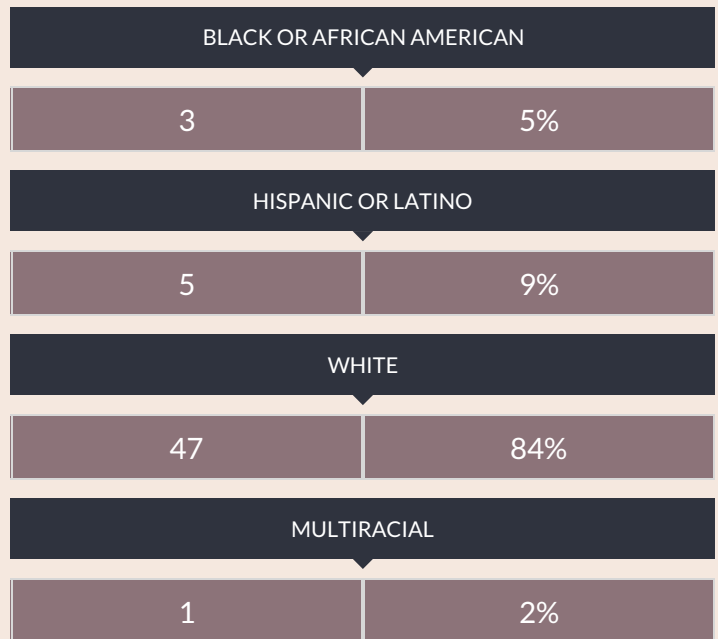

ENROLLMENT BY ETHNICITY