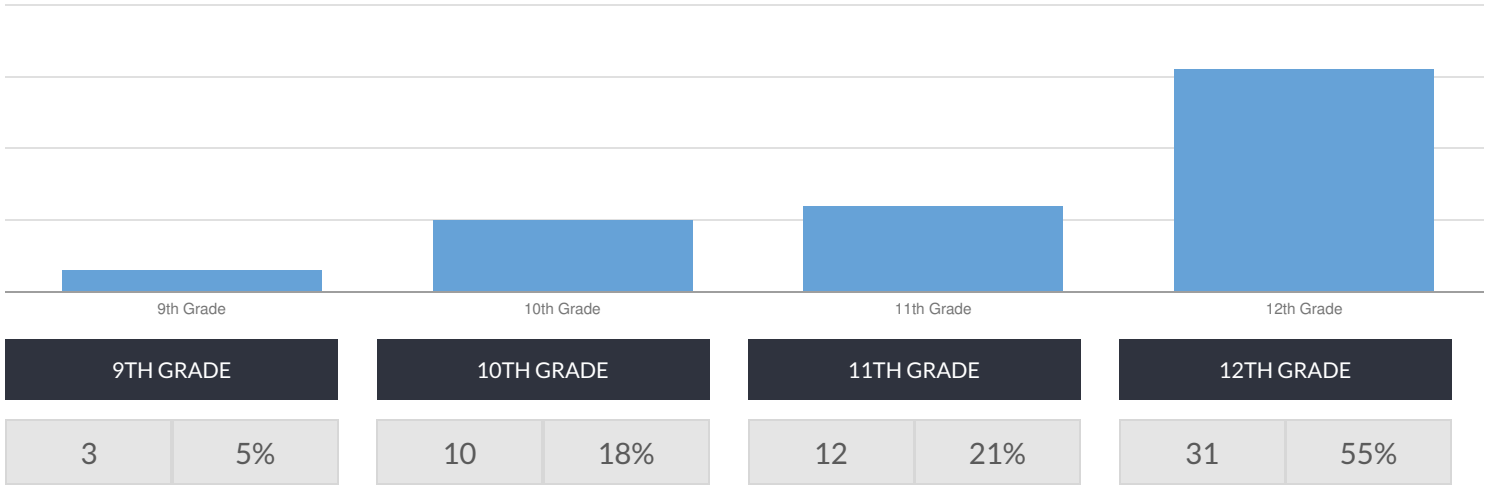

CASTLETON ACADEMY HS OF OCEANSIDE ENROLLMENT (2016 - 17)

K-12 Enrollment: 56

ENROLLMENT BY GENDER

ENROLLMENT BY ETHNICITY

OTHER GROUPS

ENROLLMENT BY GRADE

© COPYRIGHT NEW YORK STATE EDUCATION DEPARTMENT, ALL RIGHTS RESERVED.