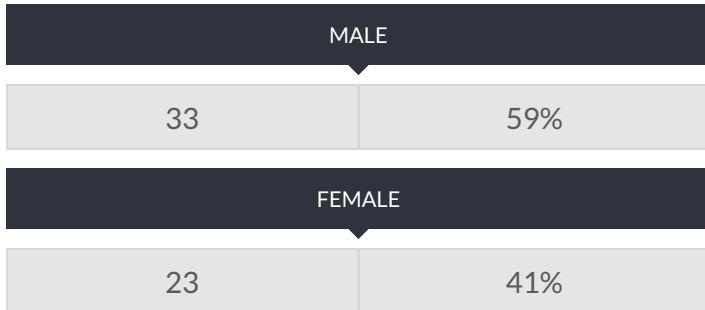

These enrollment data are collected as part of NYSED's Student Information Repository System (SIRS). These counts are as of "BEDS Day" which is typically the first Wednesday in October. Available are enrollment counts for public and charter school students by various demographics for the 2016 - 17 school year. For nonpublic school enrollment data please see the [Non-Public School Enrollment and Staff information](#) on our Information and Reporting Services webpage.

CASTLETON ACADEMY HS OF OCEANSIDE ENROLLMENT (2016 - 17)

K-12 Enrollment: 56

ENROLLMENT BY GENDER

ENROLLMENT BY ETHNICITY

OTHER GROUPS

ENROLLMENT BY GRADE

© COPYRIGHT NEW YORK STATE EDUCATION DEPARTMENT, ALL RIGHTS RESERVED.