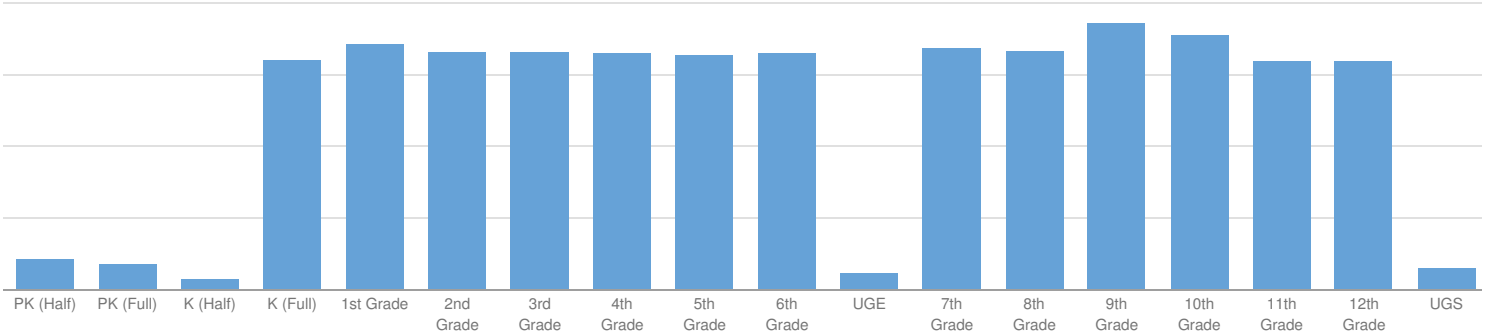

OTHER GROUPS

ENGLISH LANGUAGE LEARNERS		STUDENTS WITH DISABILITIES		ECONOMICALLY DISADVANTAGED	
214,154	8%	400,064	15%	1,435,844	54%

ENROLLMENT BY GRADE

PRE-K (HALF DAY)	PRE-K (FULL DAY)	K (HALF DAY)	K (FULL DAY)
26,163 | 1%	21,905 | 1%	10,177 | 0%	192,502 | 7%
1ST GRADE	2ND GRADE	3RD GRADE	4TH GRADE
205,892 | 8%	199,400 | 7%	198,933 | 7%	198,274 | 7%
5TH GRADE	6TH GRADE	UNGRADED ELEMENTARY	7TH GRADE
196,630 | 7%	198,397 | 7%	14,339 | 1%	202,420 | 7%
8TH GRADE	9TH GRADE	10TH GRADE	11TH GRADE
200,549 | 7%	223,829 | 8%	213,401 | 8%	192,172 | 7%
12TH GRADE	UNGRADED SECONDARY		
191,666 | 7%	18,386 | 1%