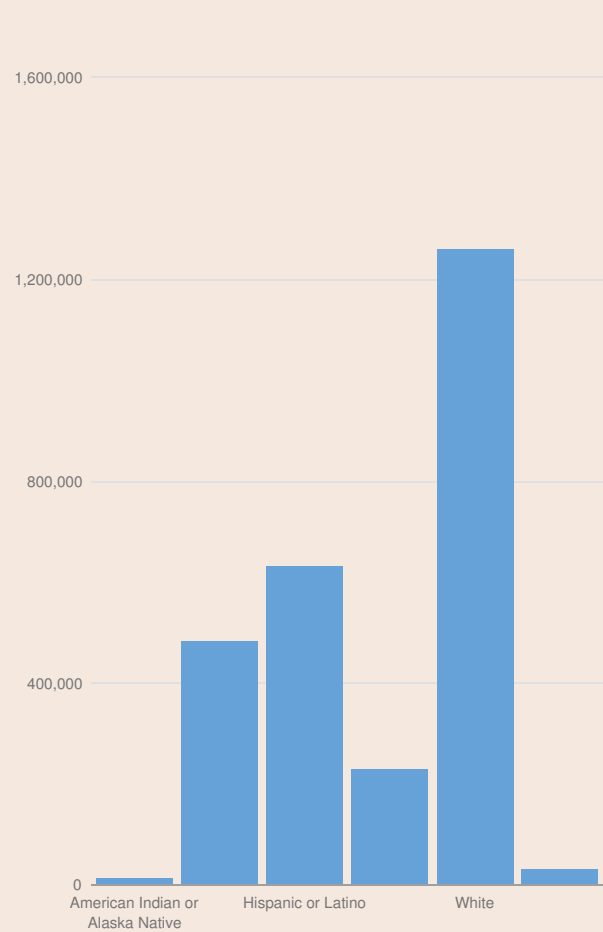

ENROLLMENT BY ETHNICITY

AMERICAN INDIAN OR ALASKA NATIVE	
14,784	1%
BLACK OR AFRICAN AMERICAN	
484,093	18%
HISPANIC OR LATINO	
633,696	24%
ASIAN OR NATIVE HAWAIIAN/OTHER PACIFIC ISLANDER	
231,295	9%
WHITE	
1,260,919	47%
MULTIRACIAL	
32,180	1%