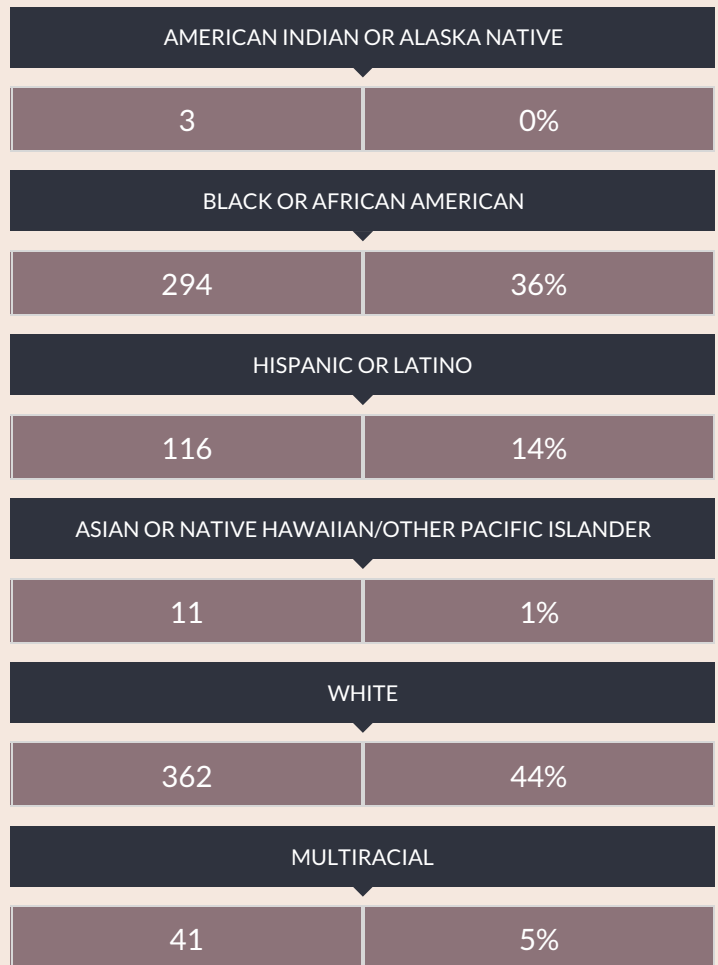

ENROLLMENT BY ETHNICITY