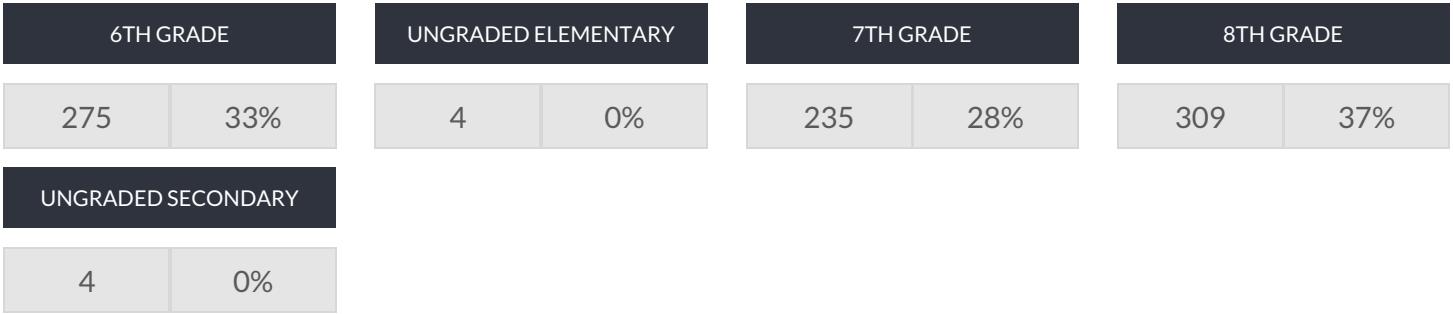

TROY MIDDLE SCHOOL ENROLLMENT (2016 - 17)

K-12 Enrollment: 827

ENROLLMENT BY GENDER

ENROLLMENT BY ETHNICITY

OTHER GROUPS

ENROLLMENT BY GRADE

© COPYRIGHT NEW YORK STATE EDUCATION DEPARTMENT, ALL RIGHTS RESERVED.