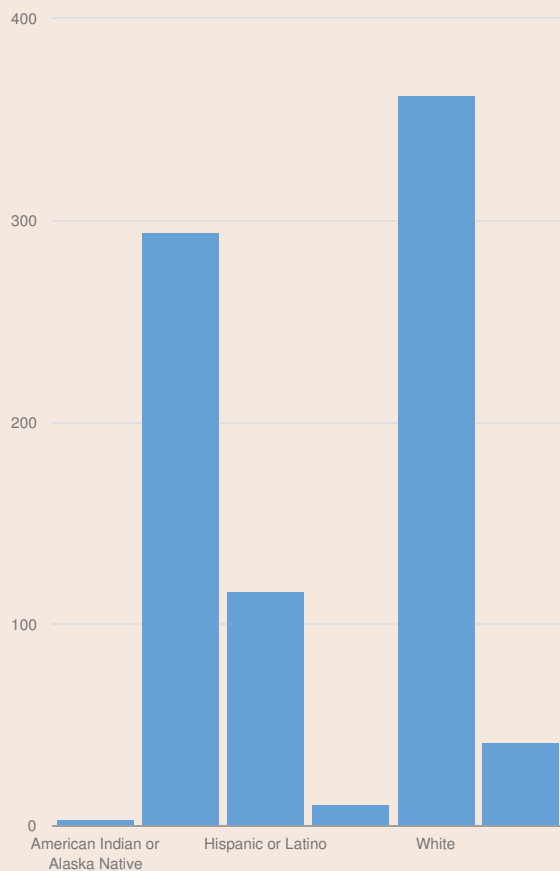

ENROLLMENT BY ETHNICITY