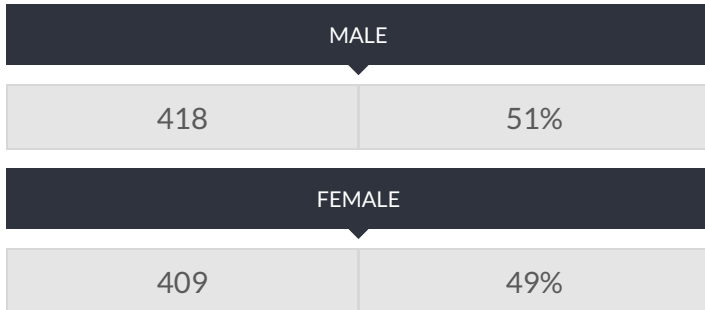

These enrollment data are collected as part of NYSED's Student Information Repository System (SIRS). These counts are as of "BEDS Day" which is typically the first Wednesday in October. Available are enrollment counts for public and charter school students by various demographics for the 2016 - 17 school year. For nonpublic school enrollment data please see the [Non-Public School Enrollment and Staff information](#) on our Information and Reporting Services webpage.

TROY MIDDLE SCHOOL ENROLLMENT (2016 - 17)

K-12 Enrollment: 827

ENROLLMENT BY GENDER