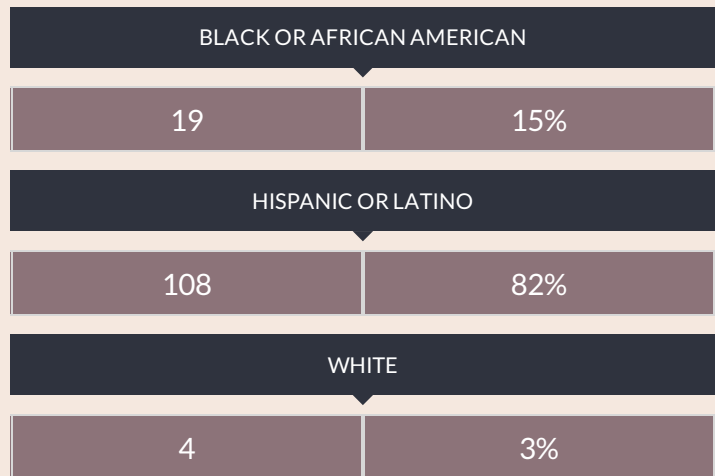

These enrollment data are collected as part of NYSED's Student Information Repository System (SIRS). These counts are as of "BEDS Day" which is typically the first Wednesday in October. Available are enrollment counts for public and charter school students by various demographics for the 2016 - 17 school year. For nonpublic school enrollment data please see the [Non-Public School Enrollment and Staff information](#) on our Information and Reporting Services webpage.

AMBER CHARTER SCHOOL KINGSBRIDGE ENROLLMENT (2016 - 17)

K-12 Enrollment: 131

ENROLLMENT BY GENDER

ENROLLMENT BY ETHNICITY

OTHER GROUPS

ENROLLMENT BY GRADE

K (FULL DAY)

1ST GRADE