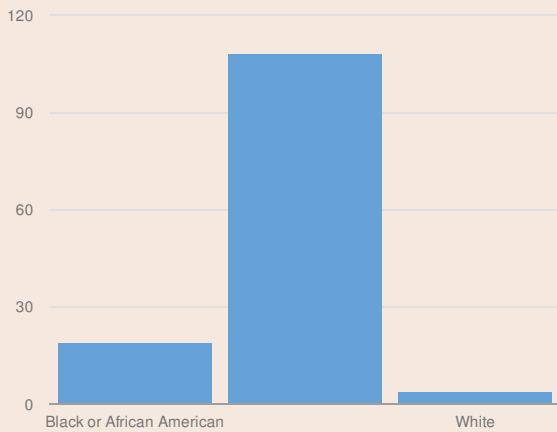

These enrollment data are collected as part of NYSED's Student Information Repository System (SIRS). These counts are as of "BEDS Day" which is typically the first Wednesday in October. Available are enrollment counts for public and charter school students by various demographics for the 2016 - 17 school year. For nonpublic school enrollment data please see the [Non-Public School Enrollment and Staff information](#) on our Information and Reporting Services webpage.

AMBER CHARTER SCHOOL KINGSBRIDGE ENROLLMENT (2016 - 17)

K-12 Enrollment: 131

ENROLLMENT BY GENDER

ENROLLMENT BY ETHNICITY

OTHER GROUPS

ENROLLMENT BY GRADE

K (FULL DAY)

1ST GRADE