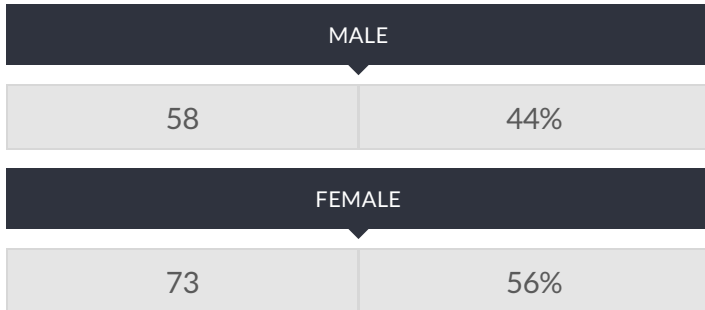

These enrollment data are collected as part of NYSED's Student Information Repository System (SIRS). These counts are as of "BEDS Day" which is typically the first Wednesday in October. Available are enrollment counts for public and charter school students by various demographics for the 2016 - 17 school year. For nonpublic school enrollment data please see the [Non-Public School Enrollment and Staff information](#) on our Information and Reporting Services webpage.

AMBER CHARTER SCHOOL KINGSBRIDGE ENROLLMENT (2016 - 17)

K-12 Enrollment: 131

ENROLLMENT BY GENDER

ENROLLMENT BY ETHNICITY

OTHER GROUPS

ENROLLMENT BY GRADE

K (FULL DAY)

1ST GRADE