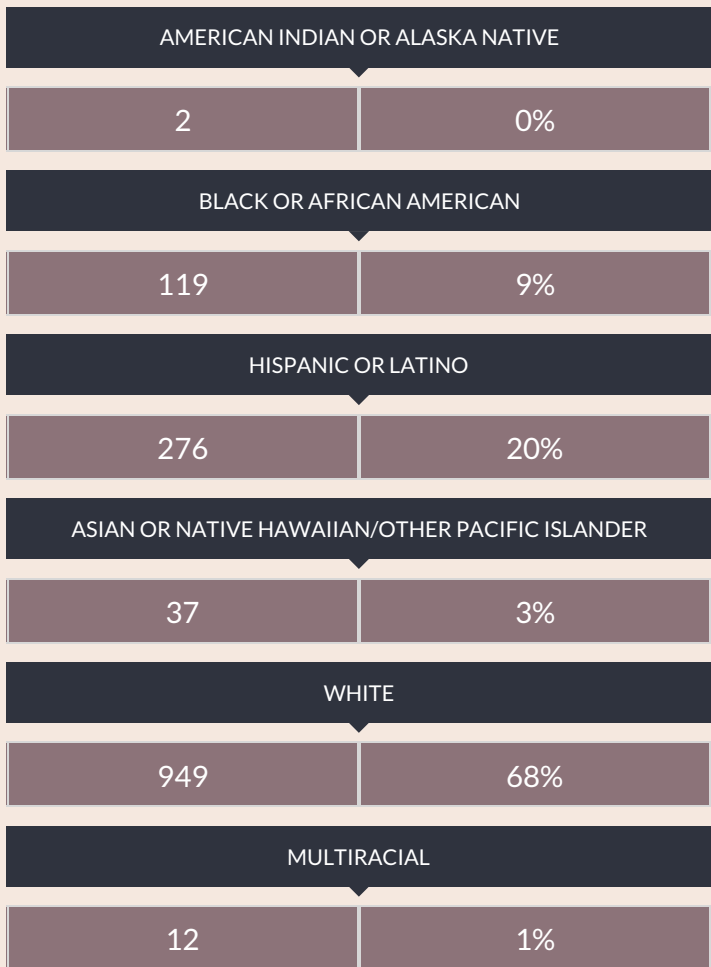

These enrollment data are collected as part of NYSED's Student Information Repository System (SIRS). These counts are as of "BEDS Day" which is typically the first Wednesday in October. Available are enrollment counts for public and charter school students by various demographics for the 2017 - 18 school year. For nonpublic school enrollment data please see the [Non-Public School Enrollment and Staff information](#) on our Information and Reporting Services webpage.

## WASHINGTONVILLE SENIOR HIGH SCHOOL ENROLLMENT (2017 - 18)

K-12 Enrollment: 1,395

### ENROLLMENT BY ETHNICITY