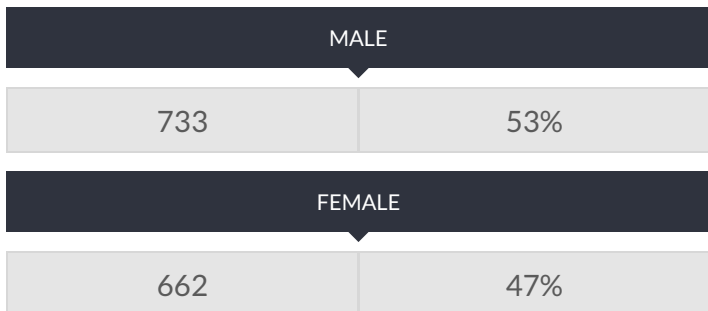

These enrollment data are collected as part of NYSED's Student Information Repository System (SIRS). These counts are as of "BEDS Day" which is typically the first Wednesday in October. Available are enrollment counts for public and charter school students by various demographics for the 2017 - 18 school year. For nonpublic school enrollment data please see the [Non-Public School Enrollment and Staff information](#) on our Information and Reporting Services webpage.

WASHINGTONVILLE SENIOR HIGH SCHOOL ENROLLMENT (2017 - 18)

K-12 Enrollment: 1,395

ENROLLMENT BY GENDER