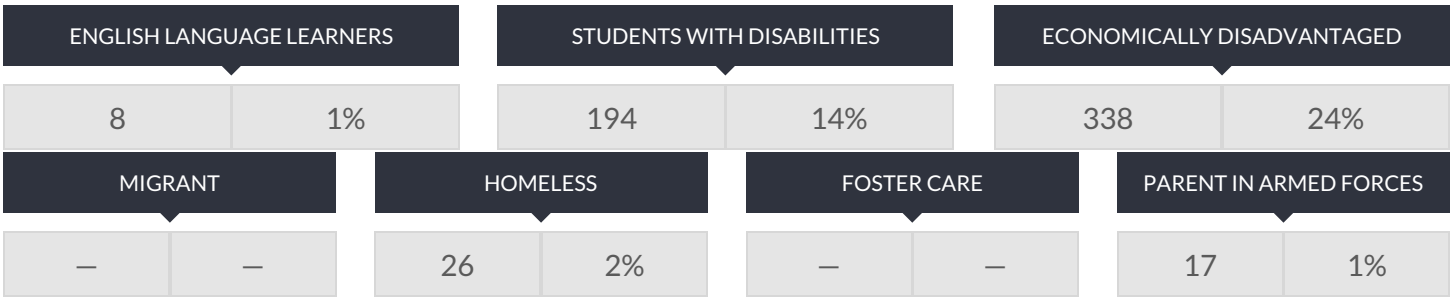

OTHER GROUPS