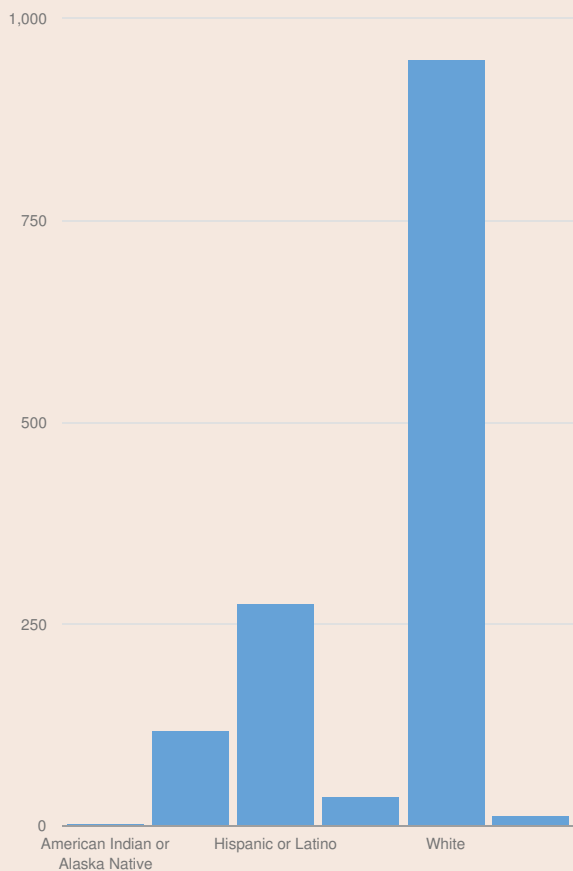

ENROLLMENT BY ETHNICITY