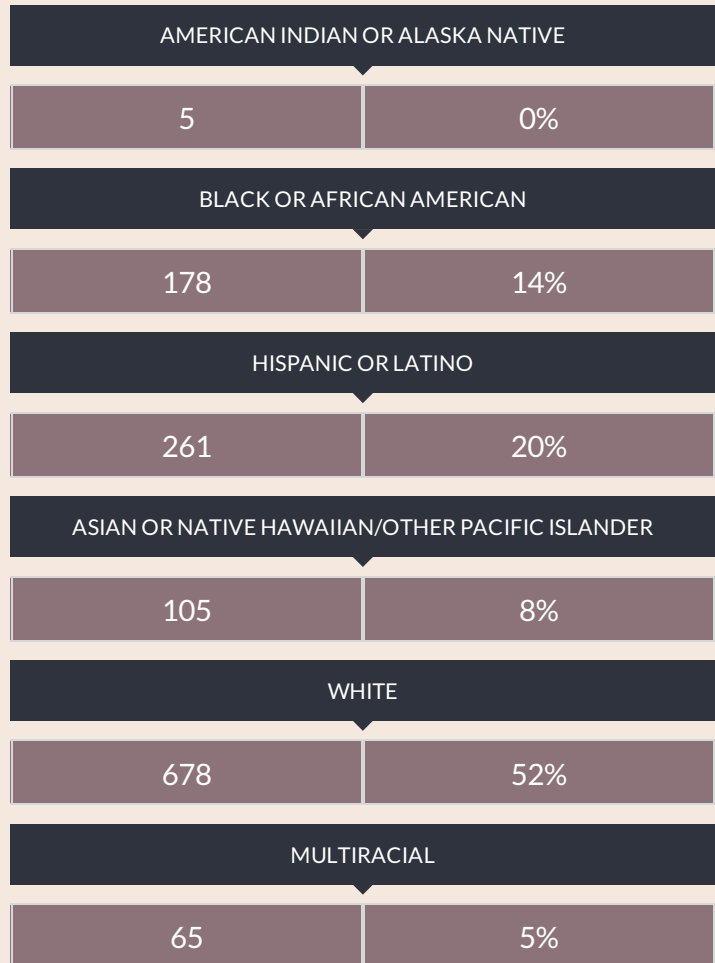

These enrollment data are collected as part of NYSED's Student Information Repository System (SIRS). These counts are as of "BEDS Day" which is typically the first Wednesday in October. Available are enrollment counts for public and charter school students by various demographics for the 2016 - 17 school year. For nonpublic school enrollment data please see the [Non-Public School Enrollment and Staff information](#) on our Information and Reporting Services webpage.

BEACON HIGH SCHOOL ENROLLMENT (2016 - 17)

K-12 Enrollment: 1,292

ENROLLMENT BY GENDER

ENROLLMENT BY ETHNICITY

OTHER GROUPS

ENROLLMENT BY GRADE

9TH GRADE

356 | 28%