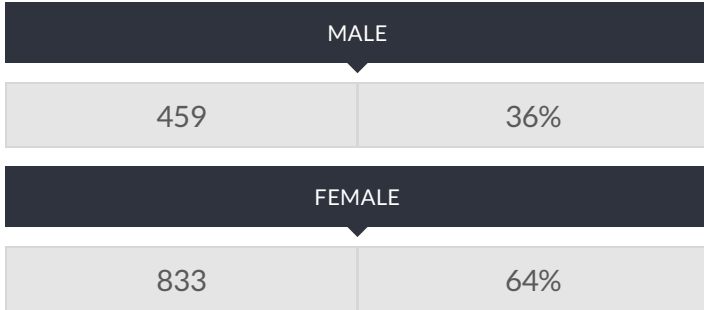

These enrollment data are collected as part of NYSED's Student Information Repository System (SIRS). These counts are as of "BEDS Day" which is typically the first Wednesday in October. Available are enrollment counts for public and charter school students by various demographics for the 2016 - 17 school year. For nonpublic school enrollment data please see the [Non-Public School Enrollment and Staff information](#) on our Information and Reporting Services webpage.

BEACON HIGH SCHOOL ENROLLMENT (2016 - 17)

K-12 Enrollment: 1,292

ENROLLMENT BY GENDER

ENROLLMENT BY ETHNICITY

OTHER GROUPS

ENROLLMENT BY GRADE

9TH GRADE

356 | 28%