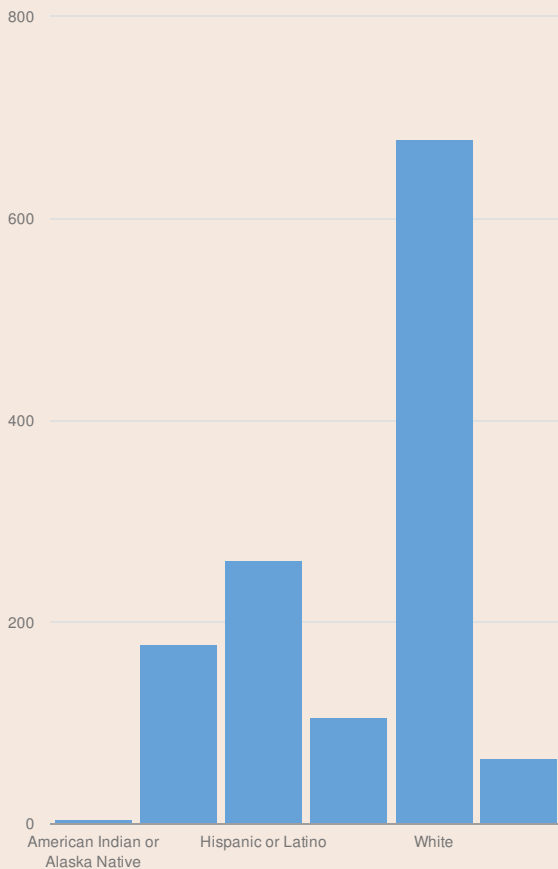

These enrollment data are collected as part of NYSED's Student Information Repository System (SIRS). These counts are as of "BEDS Day" which is typically the first Wednesday in October. Available are enrollment counts for public and charter school students by various demographics for the 2016 - 17 school year. For nonpublic school enrollment data please see the [Non-Public School Enrollment and Staff information](#) on our Information and Reporting Services webpage.

BEACON HIGH SCHOOL ENROLLMENT (2016 - 17)

K-12 Enrollment: 1,292

ENROLLMENT BY GENDER

ENROLLMENT BY ETHNICITY

OTHER GROUPS

ENROLLMENT BY GRADE

9TH GRADE

356 | 28%