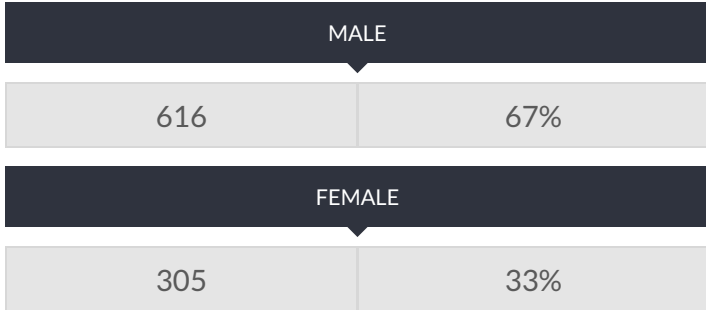

These enrollment data are collected as part of NYSED's Student Information Repository System (SIRS). These counts are as of "BEDS Day" which is typically the first Wednesday in October. Available are enrollment counts for public and charter school students by various demographics for the 2016 - 17 school year. For nonpublic school enrollment data please see the [Non-Public School Enrollment and Staff information](#) on our Information and Reporting Services webpage.

HIGH SCHOOL-ENTERPRISE, BUS & TECH ENROLLMENT (2016 - 17)

K-12 Enrollment: 921

ENROLLMENT BY GENDER