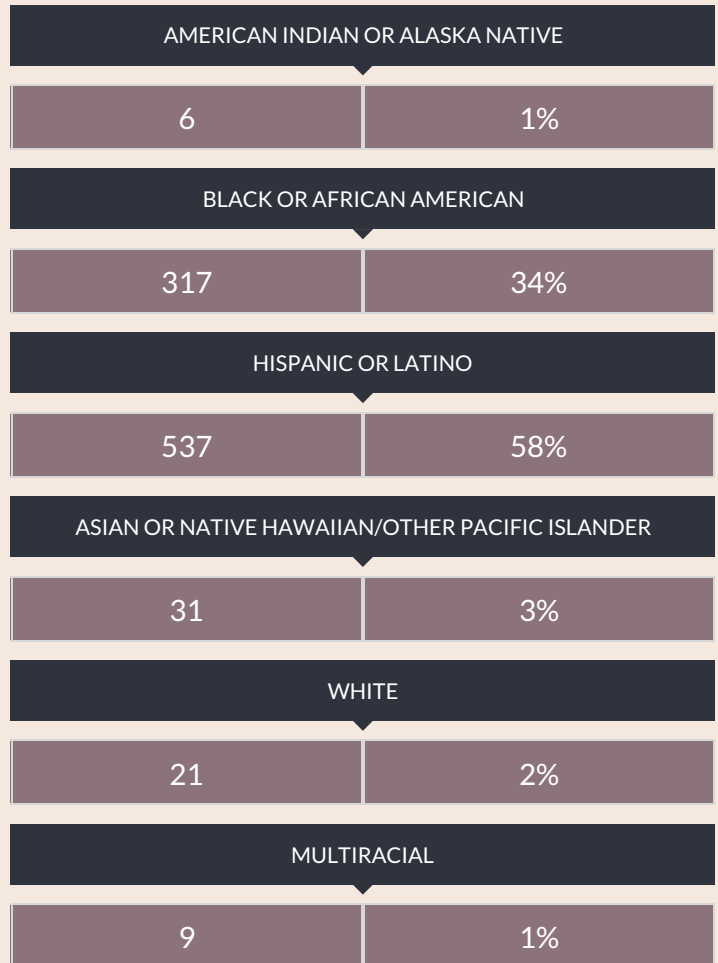

ENROLLMENT BY ETHNICITY