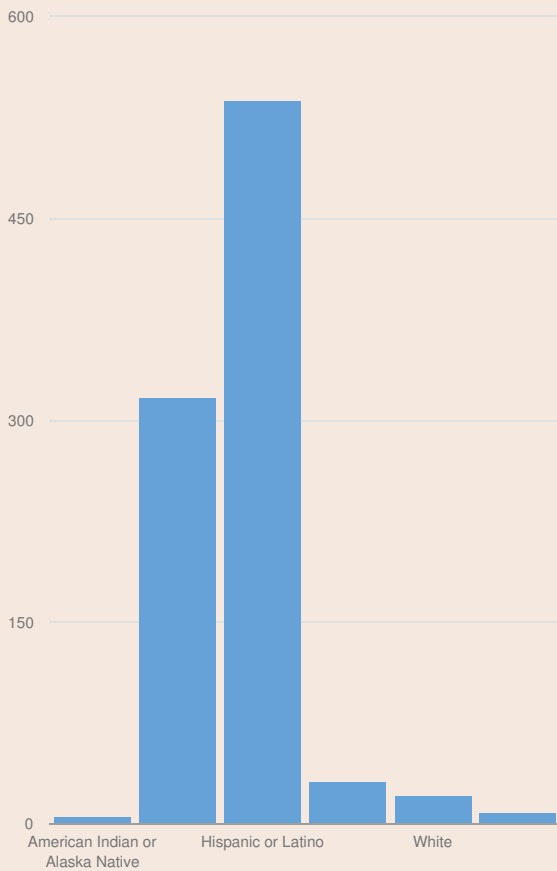

ENROLLMENT BY ETHNICITY