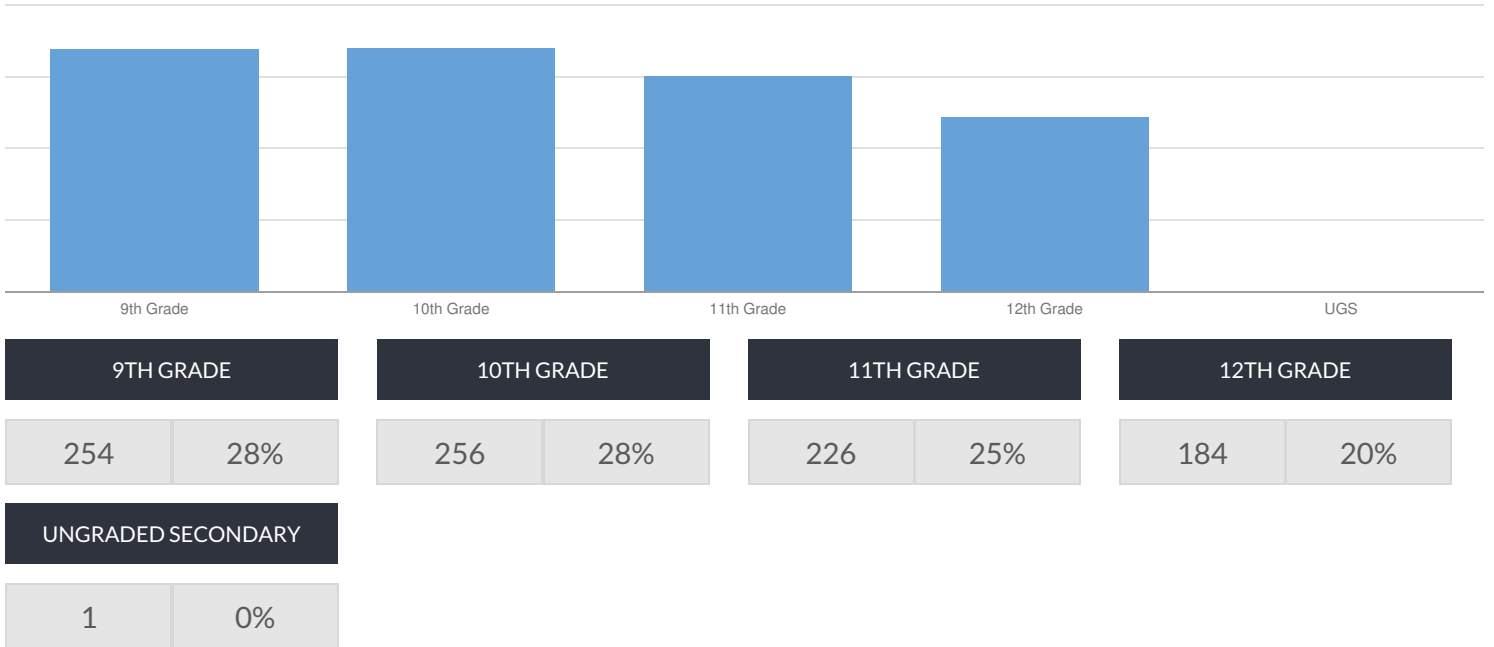

HIGH SCHOOL-ENTERPRISE, BUS & TECH ENROLLMENT (2016 - 17)

K-12 Enrollment: 921

ENROLLMENT BY GENDER

ENROLLMENT BY ETHNICITY

OTHER GROUPS

ENROLLMENT BY GRADE

© COPYRIGHT NEW YORK STATE EDUCATION DEPARTMENT, ALL RIGHTS RESERVED.