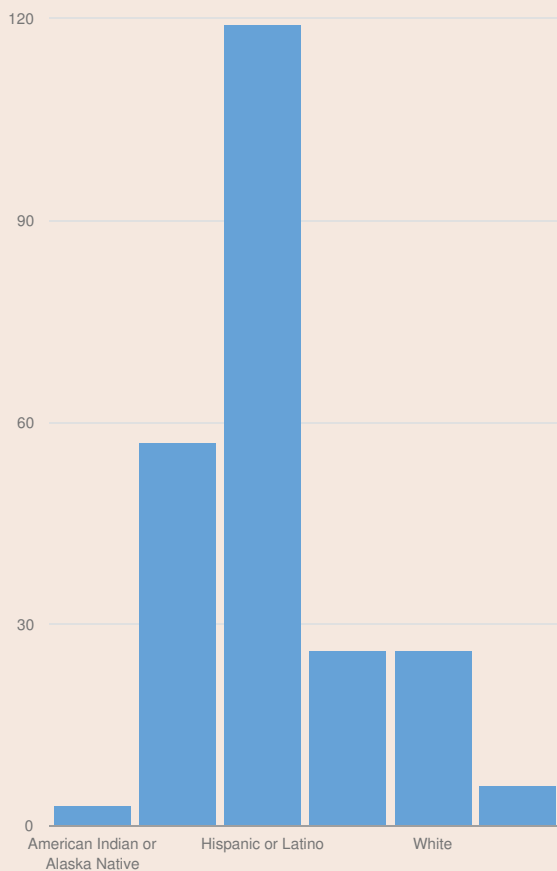

ENROLLMENT BY ETHNICITY