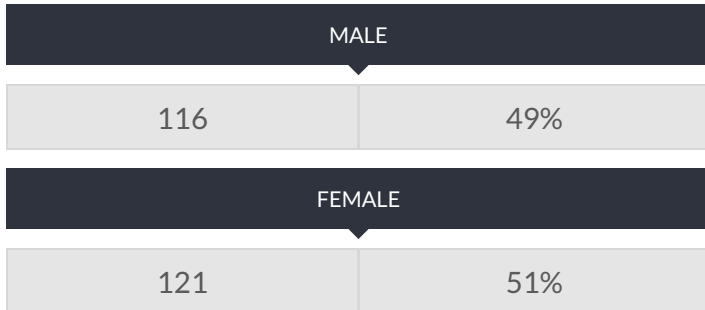

These enrollment data are collected as part of NYSED's Student Information Repository System (SIRS). These counts are as of "BEDS Day" which is typically the first Wednesday in October. Available are enrollment counts for public and charter school students by various demographics for the 2017 - 18 school year. For nonpublic school enrollment data please see the [Non-Public School Enrollment and Staff information](#) on our Information and Reporting Services webpage.

CITY KNOLL MIDDLE SCHOOL ENROLLMENT (2017 - 18)

K-12 Enrollment: 237

ENROLLMENT BY GENDER