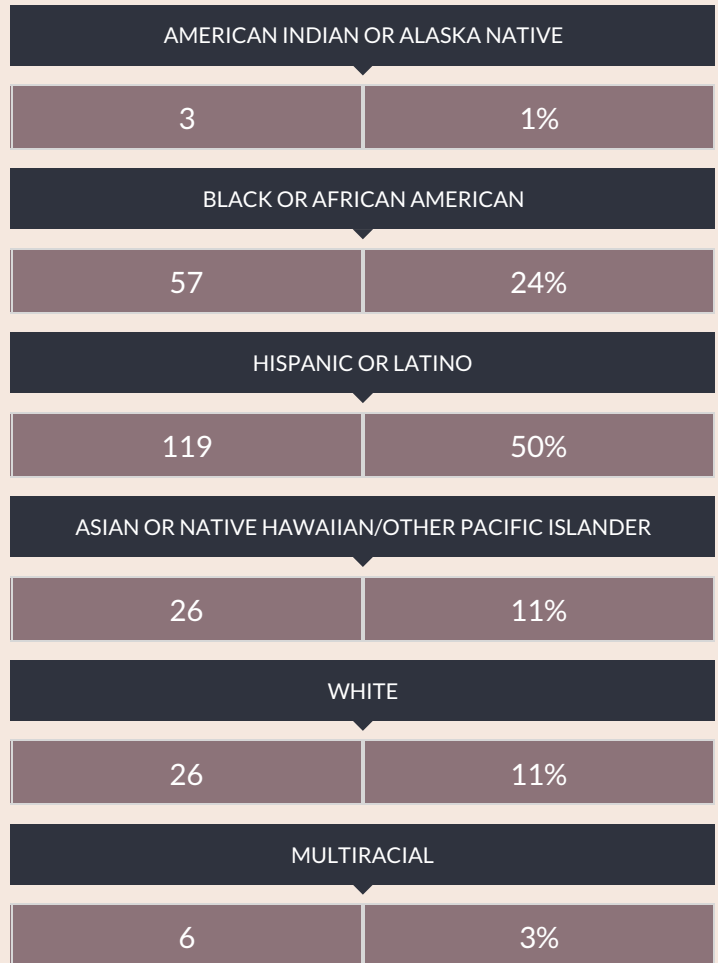

These enrollment data are collected as part of NYSED's Student Information Repository System (SIRS). These counts are as of "BEDS Day" which is typically the first Wednesday in October. Available are enrollment counts for public and charter school students by various demographics for the 2017 - 18 school year. For nonpublic school enrollment data please see the [Non-Public School Enrollment and Staff information](#) on our Information and Reporting Services webpage.

### ENROLLMENT BY ETHNICITY