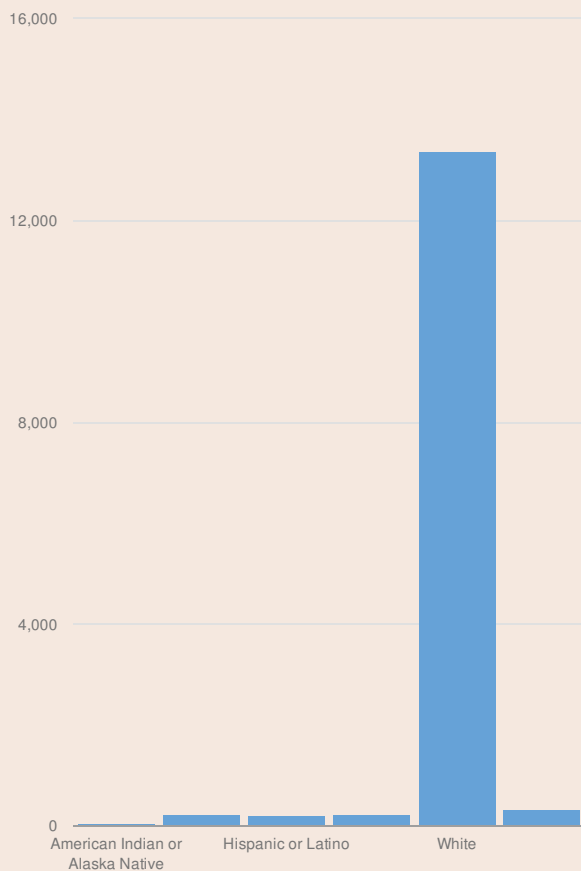

These enrollment data are collected as part of NYSED's Student Information Repository System (SIRS). These counts are as of "BEDS Day" which is typically the first Wednesday in October. Available are enrollment counts for public and charter school students by various demographics for the 2016 - 17 school year. For nonpublic school enrollment data please see the [Non-Public School Enrollment and Staff information](#) on our Information and Reporting Services webpage.

STEBEN COUNTY PUBLIC SCHOOL ENROLLMENT (2016 - 17)

K-12 Enrollment: 14,383

ENROLLMENT BY GENDER

ENROLLMENT BY ETHNICITY

OTHER GROUPS

ENROLLMENT BY GRADE

PRE-K (HALF DAY)	PRE-K (FULL DAY)	K (FULL DAY)	1ST GRADE
78 1%	517 3%	1,100 7%	1,083 7%
2ND GRADE	3RD GRADE	4TH GRADE	5TH GRADE
1,035 7%	1,039 7%	1,076 7%	1,082 7%
6TH GRADE	UNGRADED ELEMENTARY	7TH GRADE	8TH GRADE
1,055 7%	43 0%	1,046 7%	1,061 7%
9TH GRADE	10TH GRADE	11TH GRADE	12TH GRADE
1,196 8%	1,158 8%	1,164 8%	1,186 8%
UNGRADED SECONDARY			
59 0%			