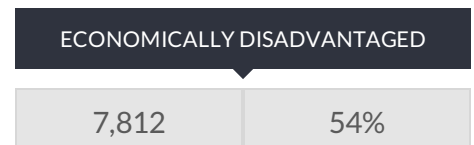

STEBEN COUNTY PUBLIC SCHOOL ENROLLMENT (2016 - 17)

K-12 Enrollment: 14,383

ENROLLMENT BY GENDER

ENROLLMENT BY ETHNICITY

OTHER GROUPS

ENROLLMENT BY GRADE

PRE-K (HALF DAY)	PRE-K (FULL DAY)	K (FULL DAY)	1ST GRADE
78 1%	517 3%	1,100 7%	1,083 7%
2ND GRADE	3RD GRADE	4TH GRADE	5TH GRADE
1,035 7%	1,039 7%	1,076 7%	1,082 7%
6TH GRADE	UNGRADED ELEMENTARY	7TH GRADE	8TH GRADE
1,055 7%	43 0%	1,046 7%	1,061 7%
9TH GRADE	10TH GRADE	11TH GRADE	12TH GRADE
1,196 8%	1,158 8%	1,164 8%	1,186 8%
UNGRADED SECONDARY			
59 0%			