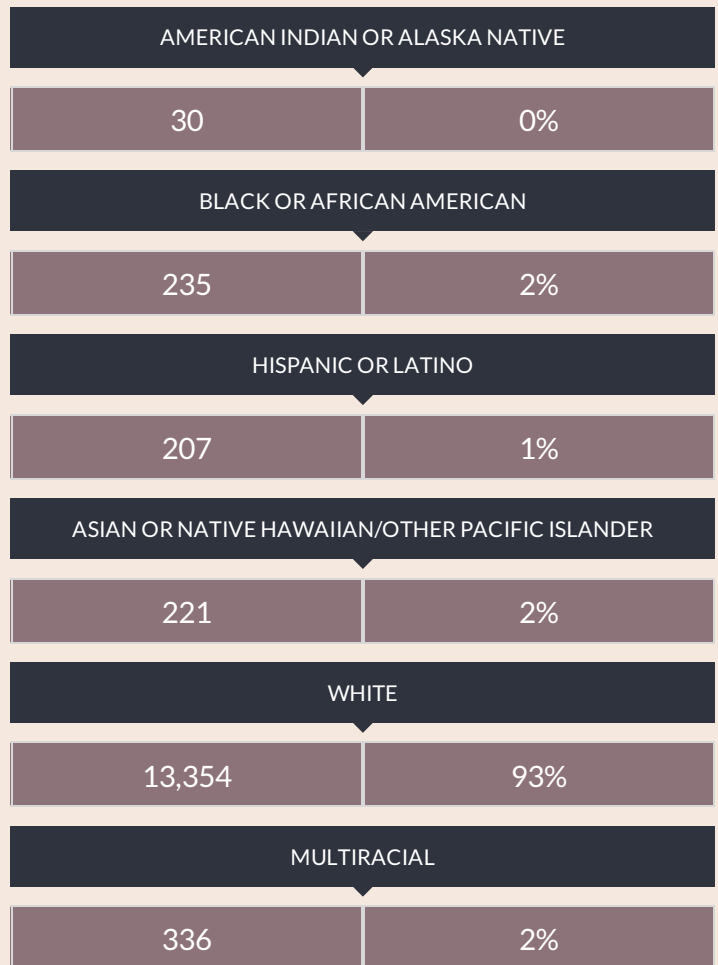

These enrollment data are collected as part of NYSED's Student Information Repository System (SIRS). These counts are as of "BEDS Day" which is typically the first Wednesday in October. Available are enrollment counts for public and charter school students by various demographics for the 2016 - 17 school year. For nonpublic school enrollment data please see the [Non-Public School Enrollment and Staff information](#) on our Information and Reporting Services webpage.

STEBEN COUNTY PUBLIC SCHOOL ENROLLMENT (2016 - 17)

K-12 Enrollment: 14,383

ENROLLMENT BY GENDER

ENROLLMENT BY ETHNICITY

OTHER GROUPS

ENROLLMENT BY GRADE

PRE-K (HALF DAY)	PRE-K (FULL DAY)	K (FULL DAY)	1ST GRADE
78 1%	517 3%	1,100 7%	1,083 7%
2ND GRADE	3RD GRADE	4TH GRADE	5TH GRADE
1,035 7%	1,039 7%	1,076 7%	1,082 7%
6TH GRADE	UNGRADED ELEMENTARY	7TH GRADE	8TH GRADE
1,055 7%	43 0%	1,046 7%	1,061 7%
9TH GRADE	10TH GRADE	11TH GRADE	12TH GRADE
1,196 8%	1,158 8%	1,164 8%	1,186 8%
UNGRADED SECONDARY			
59 0%			