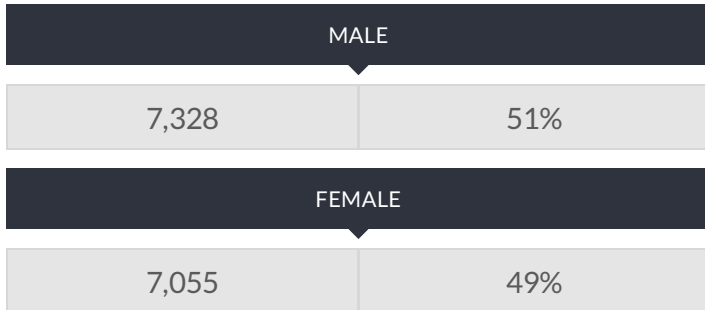

These enrollment data are collected as part of NYSED's Student Information Repository System (SIRS). These counts are as of "BEDS Day" which is typically the first Wednesday in October. Available are enrollment counts for public and charter school students by various demographics for the 2016 - 17 school year. For nonpublic school enrollment data please see the [Non-Public School Enrollment and Staff information](#) on our Information and Reporting Services webpage.

STEBEN COUNTY PUBLIC SCHOOL ENROLLMENT (2016 - 17)

K-12 Enrollment: 14,383

ENROLLMENT BY GENDER

ENROLLMENT BY ETHNICITY

OTHER GROUPS

ENROLLMENT BY GRADE

PRE-K (HALF DAY)	PRE-K (FULL DAY)	K (FULL DAY)	1ST GRADE
78 1%	517 3%	1,100 7%	1,083 7%
2ND GRADE	3RD GRADE	4TH GRADE	5TH GRADE
1,035 7%	1,039 7%	1,076 7%	1,082 7%
6TH GRADE	UNGRADED ELEMENTARY	7TH GRADE	8TH GRADE
1,055 7%	43 0%	1,046 7%	1,061 7%
9TH GRADE	10TH GRADE	11TH GRADE	12TH GRADE
1,196 8%	1,158 8%	1,164 8%	1,186 8%
UNGRADED SECONDARY			
59 0%			