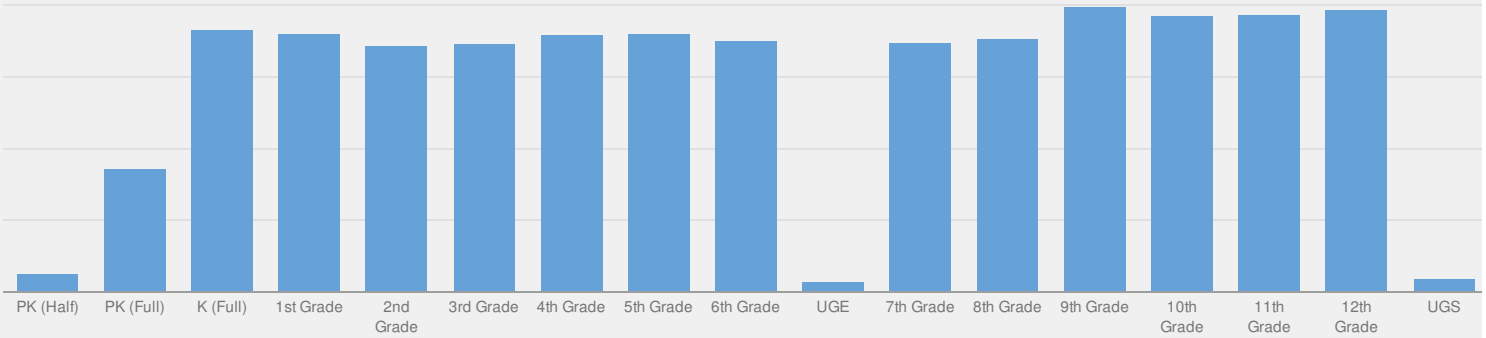

STEBEN COUNTY PUBLIC SCHOOL ENROLLMENT (2016 - 17)

K-12 Enrollment: 14,383

ENROLLMENT BY GENDER

ENROLLMENT BY ETHNICITY

OTHER GROUPS

ENROLLMENT BY GRADE

PRE-K (HALF DAY)	PRE-K (FULL DAY)	K (FULL DAY)	1ST GRADE
78 1%	517 3%	1,100 7%	1,083 7%
2ND GRADE	3RD GRADE	4TH GRADE	5TH GRADE
1,035 7%	1,039 7%	1,076 7%	1,082 7%
6TH GRADE	UNGRADED ELEMENTARY	7TH GRADE	8TH GRADE
1,055 7%	43 0%	1,046 7%	1,061 7%
9TH GRADE	10TH GRADE	11TH GRADE	12TH GRADE
1,196 8%	1,158 8%	1,164 8%	1,186 8%
UNGRADED SECONDARY			
59 0%			