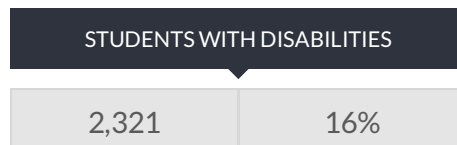

STEBEN COUNTY PUBLIC SCHOOL ENROLLMENT (2016 - 17)

K-12 Enrollment: 14,383

ENROLLMENT BY GENDER

ENROLLMENT BY ETHNICITY

OTHER GROUPS

ENROLLMENT BY GRADE

PRE-K (HALF DAY)	PRE-K (FULL DAY)	K (FULL DAY)	1ST GRADE
78 1%	517 3%	1,100 7%	1,083 7%
2ND GRADE	3RD GRADE	4TH GRADE	5TH GRADE
1,035 7%	1,039 7%	1,076 7%	1,082 7%
6TH GRADE	UNGRADED ELEMENTARY	7TH GRADE	8TH GRADE
1,055 7%	43 0%	1,046 7%	1,061 7%
9TH GRADE	10TH GRADE	11TH GRADE	12TH GRADE
1,196 8%	1,158 8%	1,164 8%	1,186 8%
UNGRADED SECONDARY			
59 0%			