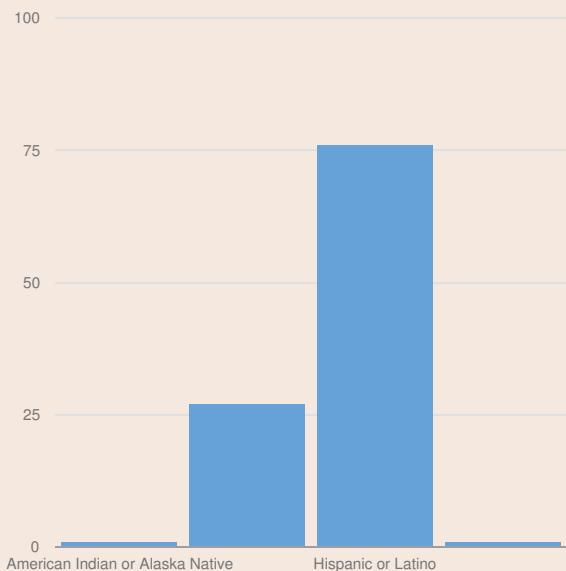

ENROLLMENT BY ETHNICITY