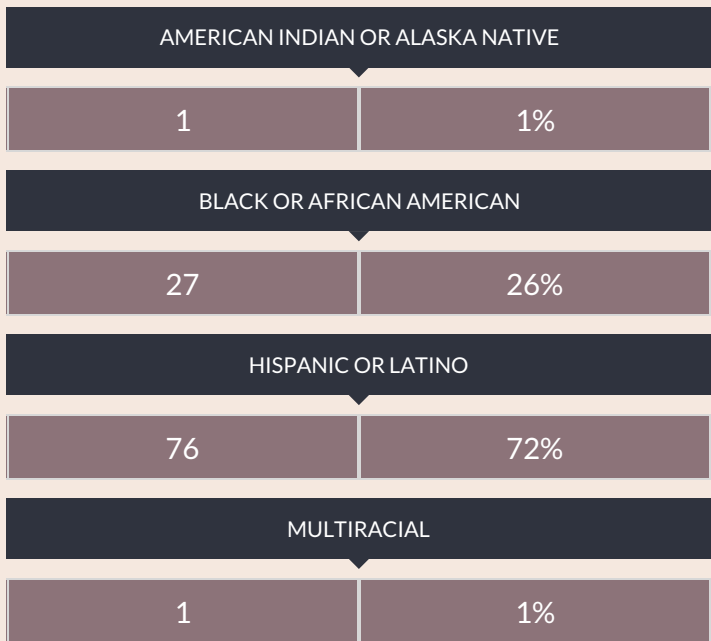

These enrollment data are collected as part of NYSED's Student Information Repository System (SIRS). These counts are as of "BEDS Day" which is typically the first Wednesday in October. Available are enrollment counts for public and charter school students by various demographics for the 2012 - 13 school year. For nonpublic school enrollment data please see the [Non-Public School Enrollment and Staff information](#) on our Information and Reporting Services webpage.

### ENROLLMENT BY ETHNICITY