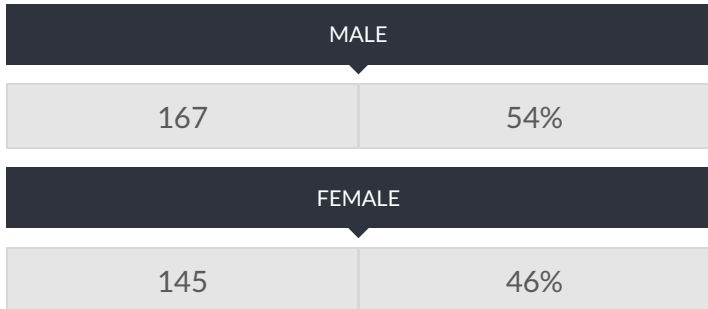

These enrollment data are collected as part of NYSED's Student Information Repository System (SIRS). These counts are as of "BEDS Day" which is typically the first Wednesday in October. Available are enrollment counts for public and charter school students by various demographics for the 2012 - 13 school year. For nonpublic school enrollment data please see the [Non-Public School Enrollment and Staff information](#) on our Information and Reporting Services webpage.

HOLCOMBE L RUCKER SCHOOL OF COMMUNIT ENROLLMENT (2012 - 13)

K-12 Enrollment: 312

ENROLLMENT BY GENDER