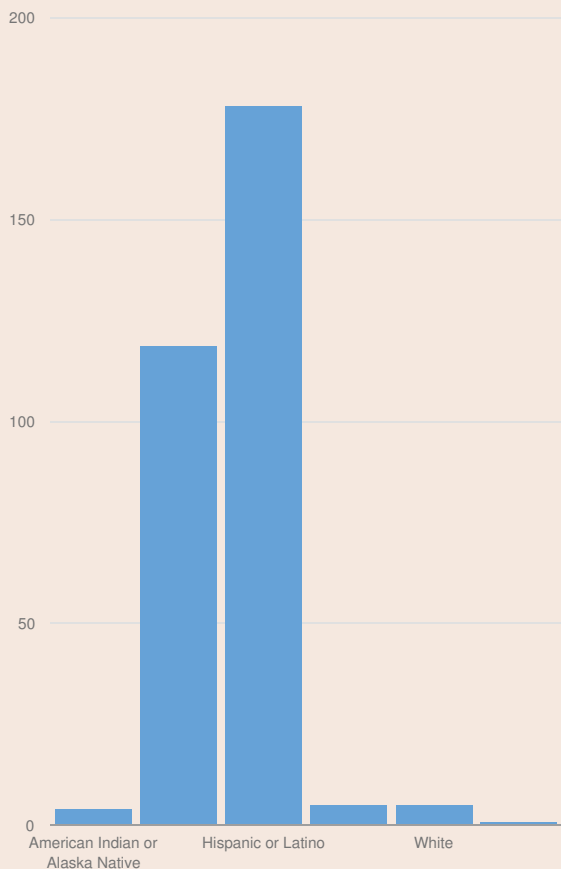

ENROLLMENT BY ETHNICITY