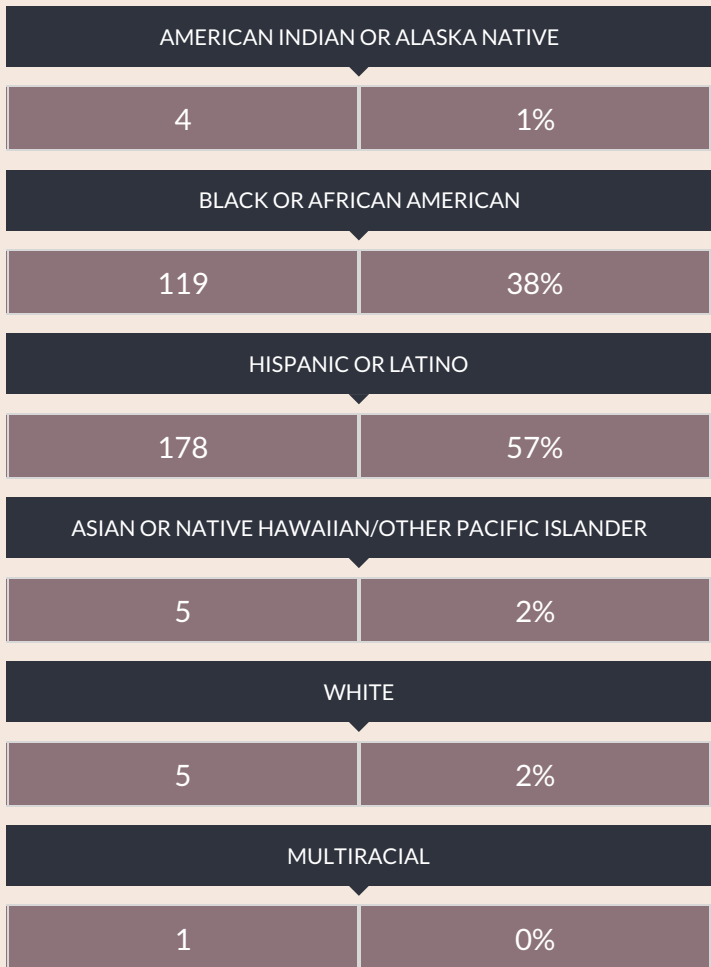

These enrollment data are collected as part of NYSED's Student Information Repository System (SIRS). These counts are as of "BEDS Day" which is typically the first Wednesday in October. Available are enrollment counts for public and charter school students by various demographics for the 2012 - 13 school year. For nonpublic school enrollment data please see the [Non-Public School Enrollment and Staff information](#) on our Information and Reporting Services webpage.

### ENROLLMENT BY ETHNICITY