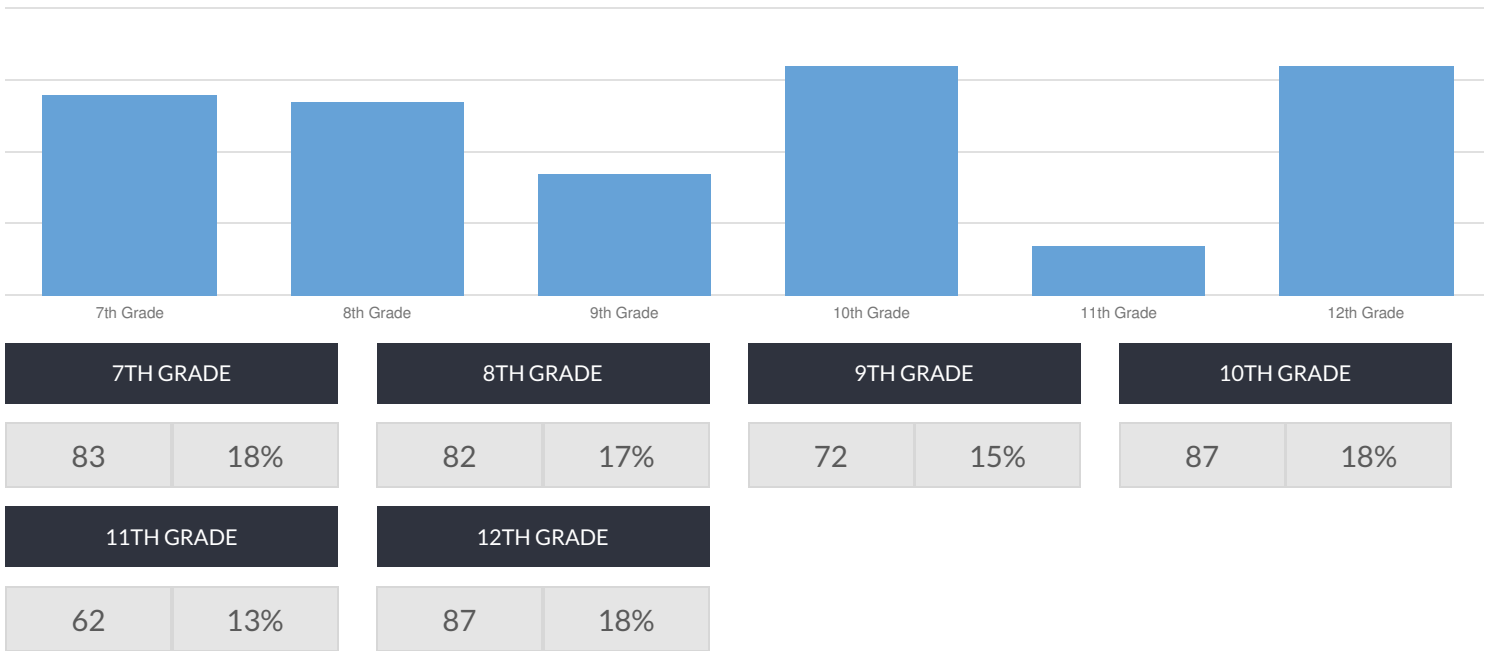

ALEXANDER HAMILTON HIGH SCHOOL ENROLLMENT (2017 - 18)

K-12 Enrollment: 473

ENROLLMENT BY GENDER

ENROLLMENT BY ETHNICITY

OTHER GROUPS

ENROLLMENT BY GRADE

© COPYRIGHT NEW YORK STATE EDUCATION DEPARTMENT, ALL RIGHTS RESERVED.