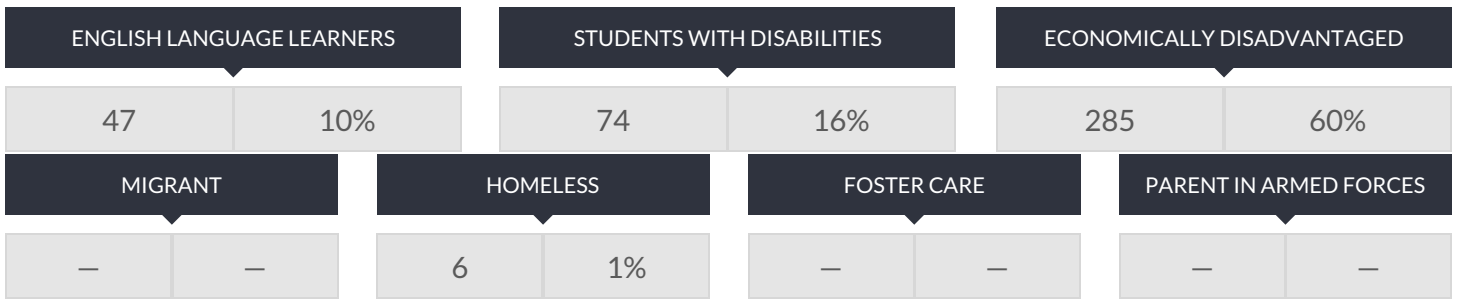

ALEXANDER HAMILTON HIGH SCHOOL ENROLLMENT (2017 - 18)

K-12 Enrollment: 473

ENROLLMENT BY GENDER

ENROLLMENT BY ETHNICITY

OTHER GROUPS

ENROLLMENT BY GRADE

© COPYRIGHT NEW YORK STATE EDUCATION DEPARTMENT, ALL RIGHTS RESERVED.