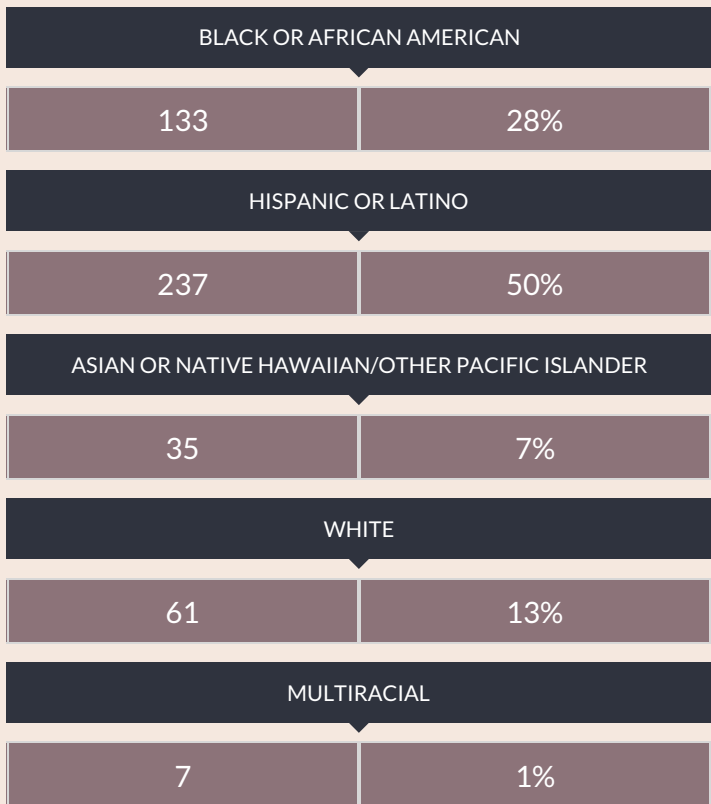

ENROLLMENT BY ETHNICITY