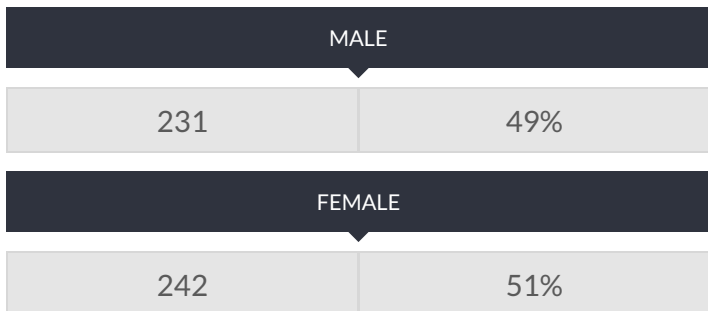

These enrollment data are collected as part of NYSED's Student Information Repository System (SIRS). These counts are as of "BEDS Day" which is typically the first Wednesday in October. Available are enrollment counts for public and charter school students by various demographics for the 2017 - 18 school year. For nonpublic school enrollment data please see the [Non-Public School Enrollment and Staff information](#) on our Information and Reporting Services webpage.

ALEXANDER HAMILTON HIGH SCHOOL ENROLLMENT (2017 - 18)

K-12 Enrollment: 473

ENROLLMENT BY GENDER