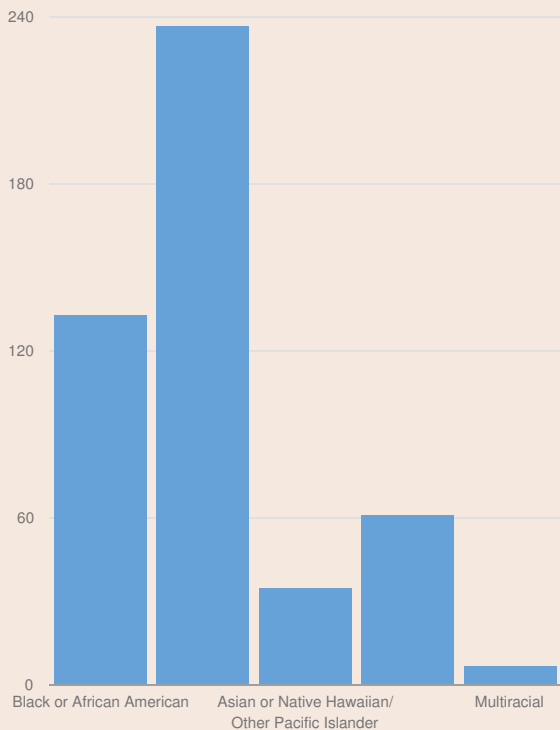

ENROLLMENT BY ETHNICITY