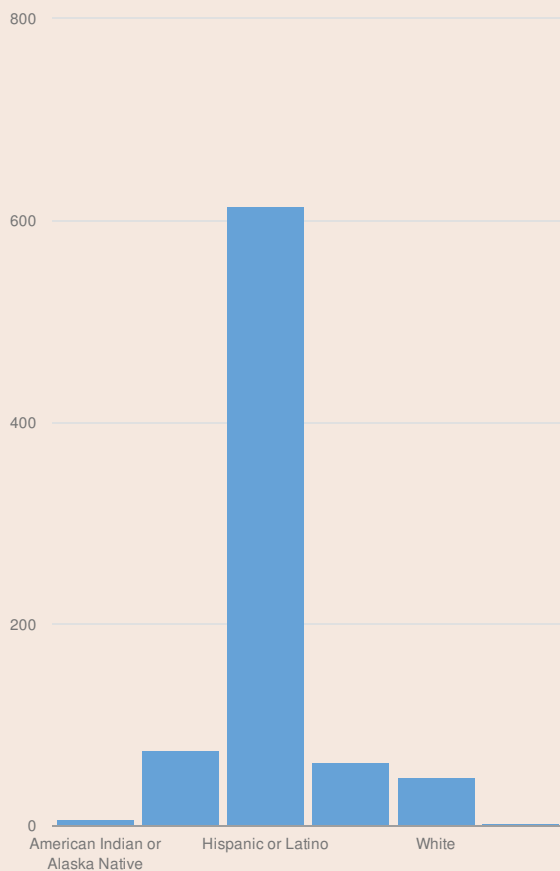

ENROLLMENT BY ETHNICITY