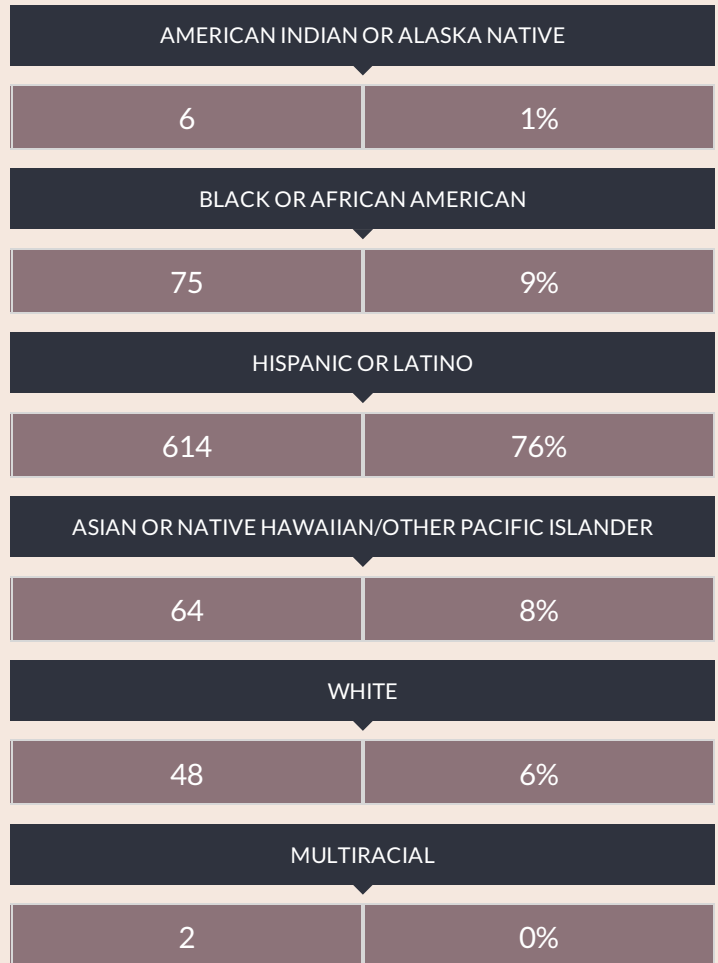

These enrollment data are collected as part of NYSED's Student Information Repository System (SIRS). These counts are as of "BEDS Day" which is typically the first Wednesday in October. Available are enrollment counts for public and charter school students by various demographics for the 2016 - 17 school year. For nonpublic school enrollment data please see the [Non-Public School Enrollment and Staff information](#) on our Information and Reporting Services webpage.

### ENROLLMENT BY ETHNICITY