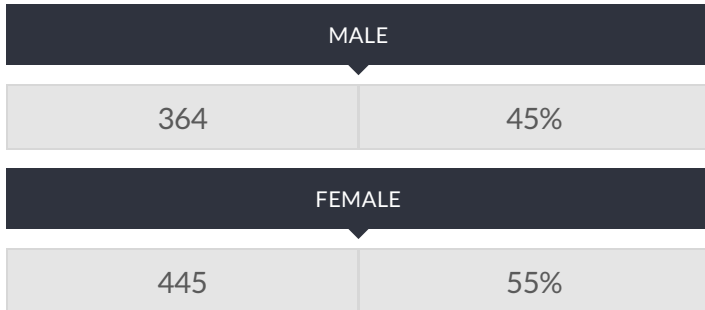

These enrollment data are collected as part of NYSED's Student Information Repository System (SIRS). These counts are as of "BEDS Day" which is typically the first Wednesday in October. Available are enrollment counts for public and charter school students by various demographics for the 2016 - 17 school year. For nonpublic school enrollment data please see the [Non-Public School Enrollment and Staff information](#) on our Information and Reporting Services webpage.

HIGH SCHOOL FOR ARTS & BUSINESS ENROLLMENT (2016 - 17)

K-12 Enrollment: 809

ENROLLMENT BY GENDER