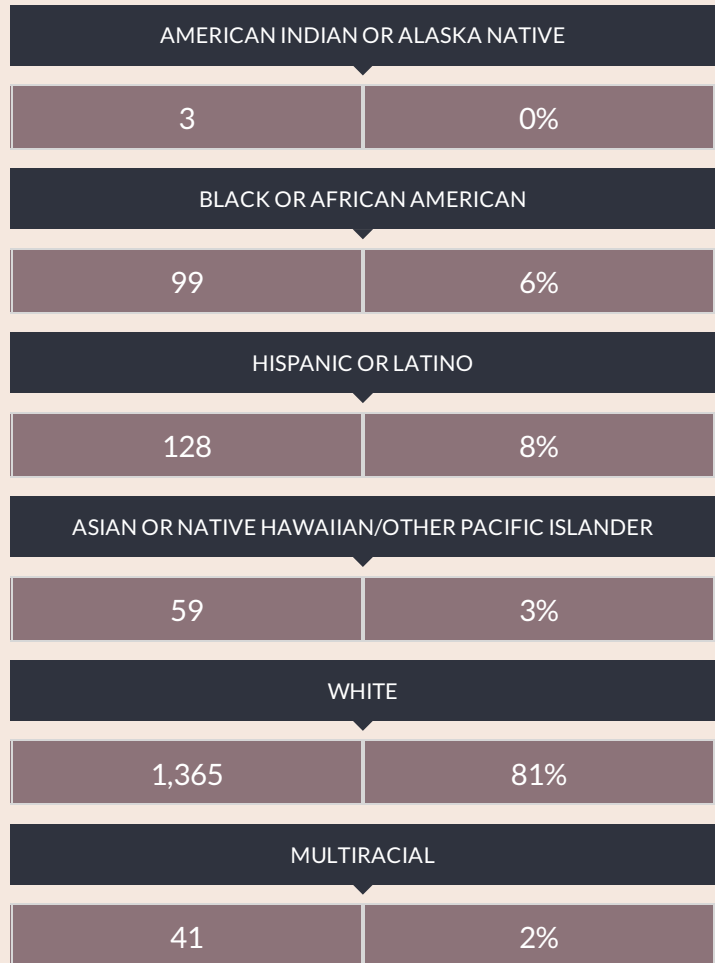

ENROLLMENT BY ETHNICITY

OTHER GROUPS