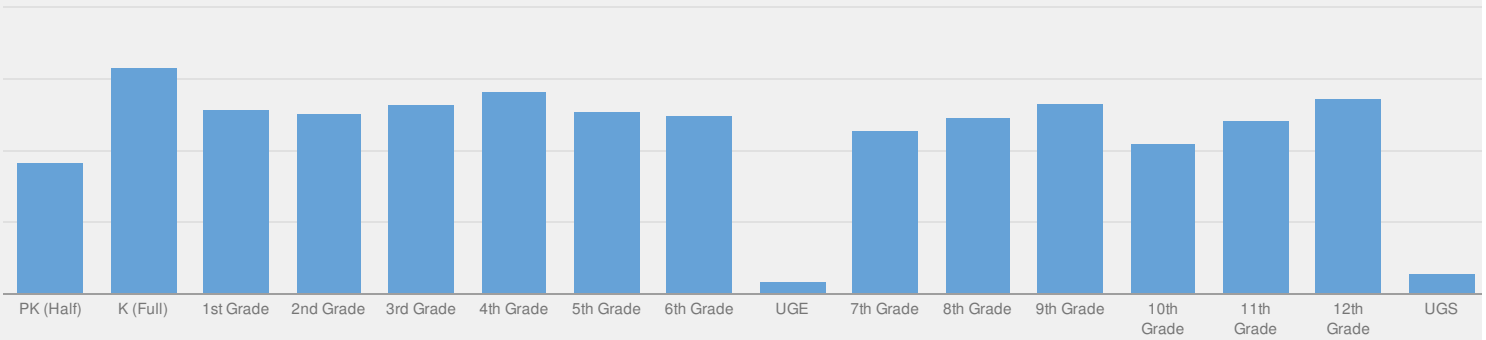

ONEONTA CITY SCHOOL DISTRICT ENROLLMENT (2016 - 17)

K-12 Enrollment: 1,695

ENROLLMENT BY GENDER

ENROLLMENT BY ETHNICITY

OTHER GROUPS

ENROLLMENT BY GRADE

PRE-K (HALF DAY)	K (FULL DAY)	1ST GRADE	2ND GRADE
92 5%	158 9%	129 7%	126 7%
3RD GRADE	4TH GRADE	5TH GRADE	6TH GRADE
132 7%	141 8%	128 7%	125 7%
UNGRADED ELEMENTARY	7TH GRADE	8TH GRADE	9TH GRADE
9 1%	114 6%	123 7%	133 7%
10TH GRADE	11TH GRADE	12TH GRADE	UNGRADED SECONDARY
105 6%	121 7%	137 8%	14 1%