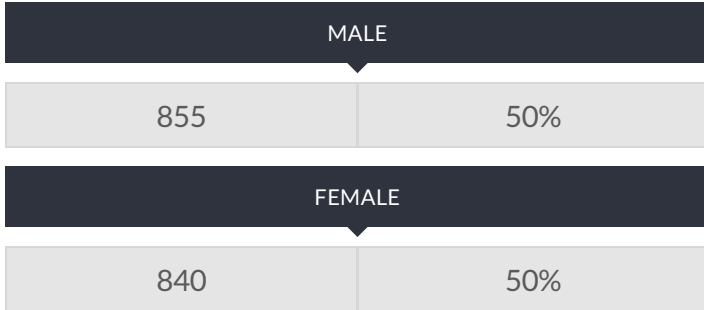

These enrollment data are collected as part of NYSED's Student Information Repository System (SIRS). These counts are as of "BEDS Day" which is typically the first Wednesday in October. Available are enrollment counts for public and charter school students by various demographics for the 2016 - 17 school year. For nonpublic school enrollment data please see the [Non-Public School Enrollment and Staff information](#) on our Information and Reporting Services webpage.

ONEONTA CITY SCHOOL DISTRICT ENROLLMENT (2016 - 17)

K-12 Enrollment: 1,695

ENROLLMENT BY GENDER