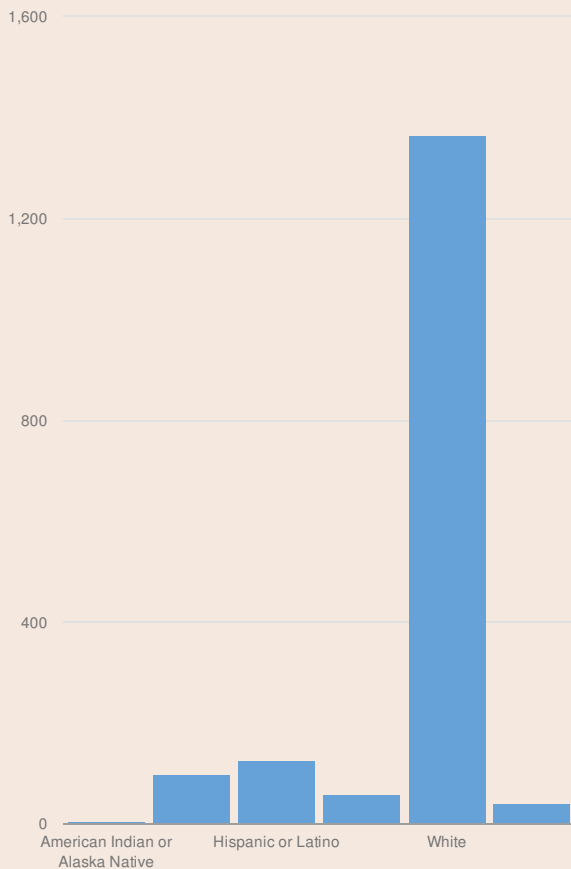

ENROLLMENT BY ETHNICITY

OTHER GROUPS