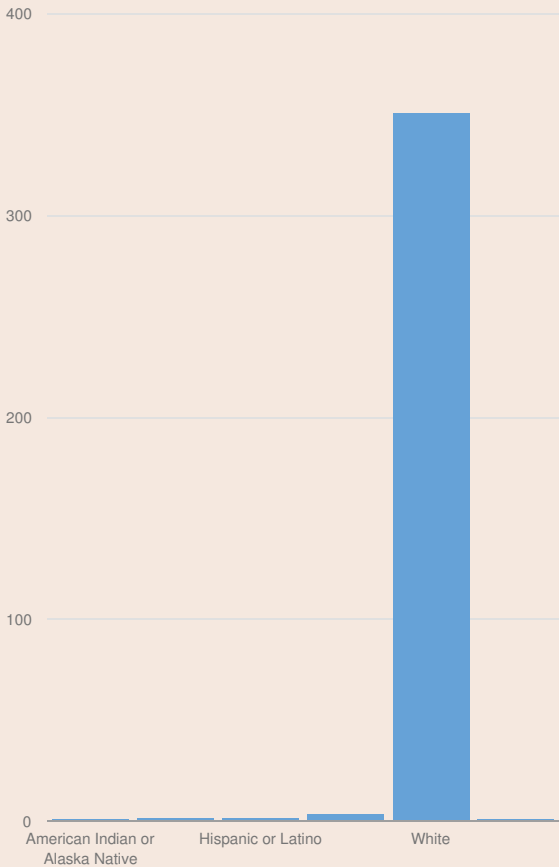

ENROLLMENT BY ETHNICITY