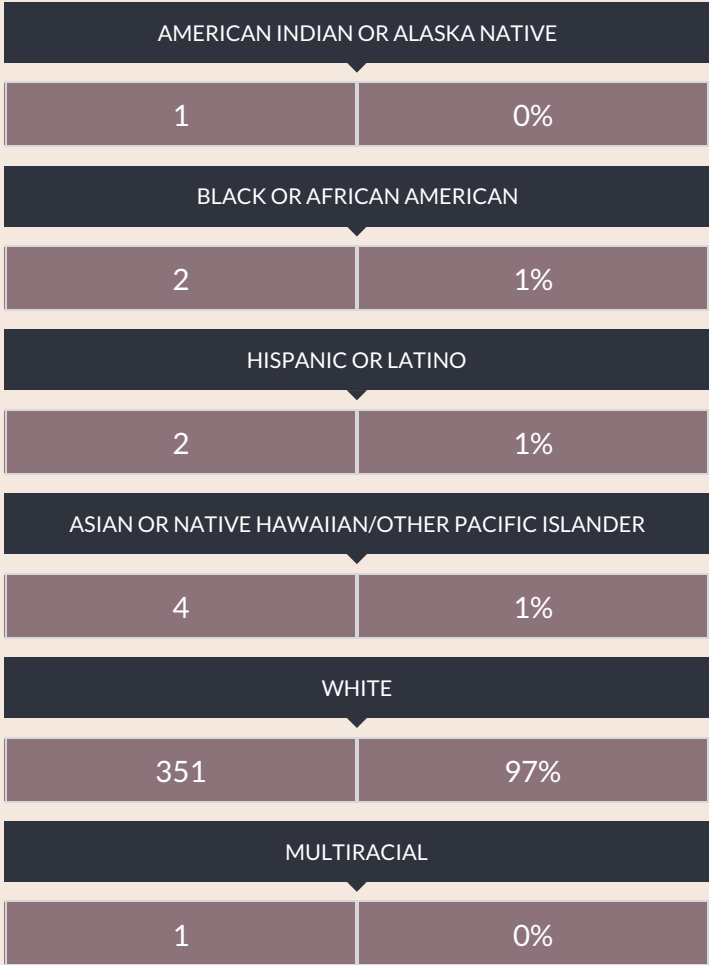

These enrollment data are collected as part of NYSED's Student Information Repository System (SIRS). These counts are as of "BEDS Day" which is typically the first Wednesday in October. Available are enrollment counts for public and charter school students by various demographics for the 2017 - 18 school year. For nonpublic school enrollment data please see the [Non-Public School Enrollment and Staff information](#) on our Information and Reporting Services webpage.

### ENROLLMENT BY ETHNICITY