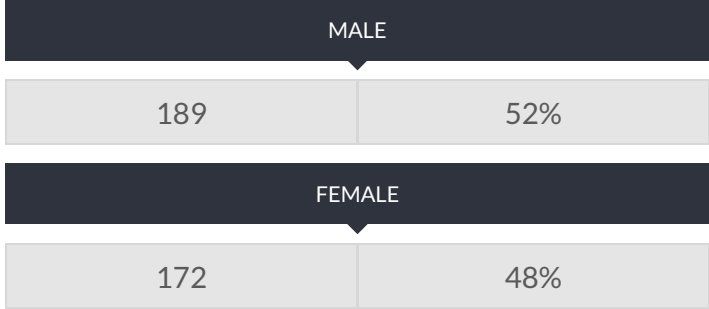

These enrollment data are collected as part of NYSED's Student Information Repository System (SIRS). These counts are as of "BEDS Day" which is typically the first Wednesday in October. Available are enrollment counts for public and charter school students by various demographics for the 2017 - 18 school year. For nonpublic school enrollment data please see the [Non-Public School Enrollment and Staff information](#) on our Information and Reporting Services webpage.

BERNE-KNOX-WESTERLO JUNIOR-SENIOR HS ENROLLMENT (2017 - 18)

K-12 Enrollment: 361

ENROLLMENT BY GENDER