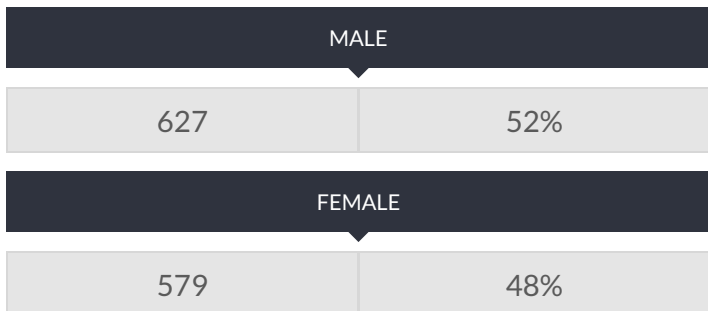

These enrollment data are collected as part of NYSED's Student Information Repository System (SIRS). These counts are as of "BEDS Day" which is typically the first Wednesday in October. Available are enrollment counts for public and charter school students by various demographics for the 2014 - 15 school year. For nonpublic school enrollment data please see the [Non-Public School Enrollment and Staff information](#) on our Information and Reporting Services webpage.

OSWEGO HIGH SCHOOL ENROLLMENT (2014 - 15)

K-12 Enrollment: 1,206

ENROLLMENT BY GENDER