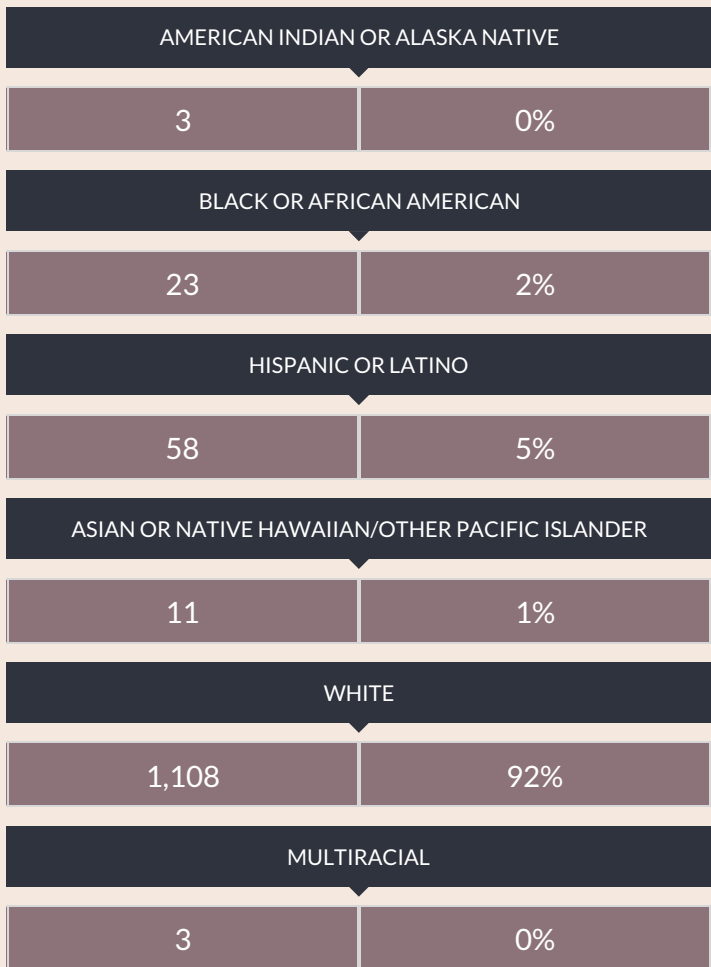

ENROLLMENT BY ETHNICITY