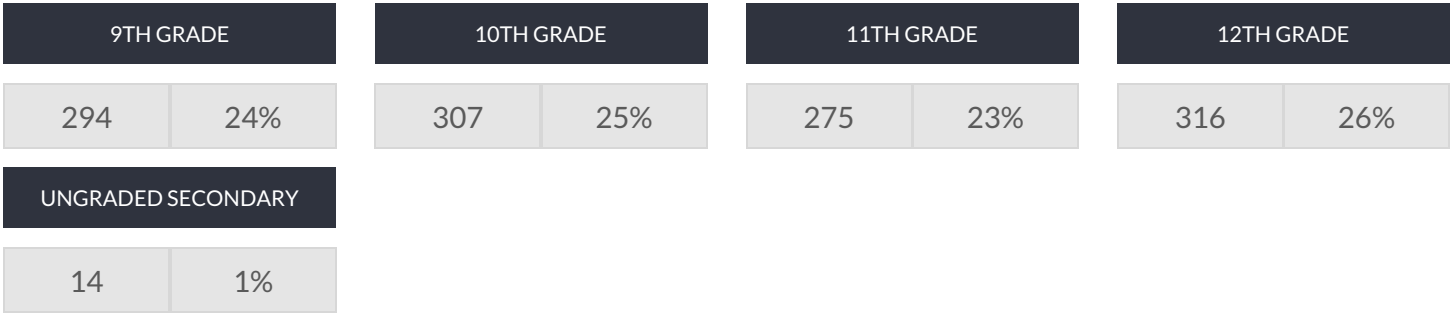

OSWEGO HIGH SCHOOL ENROLLMENT (2014 - 15)

K-12 Enrollment: 1,206

ENROLLMENT BY GENDER

ENROLLMENT BY ETHNICITY

OTHER GROUPS

ENROLLMENT BY GRADE

© COPYRIGHT NEW YORK STATE EDUCATION DEPARTMENT, ALL RIGHTS RESERVED.