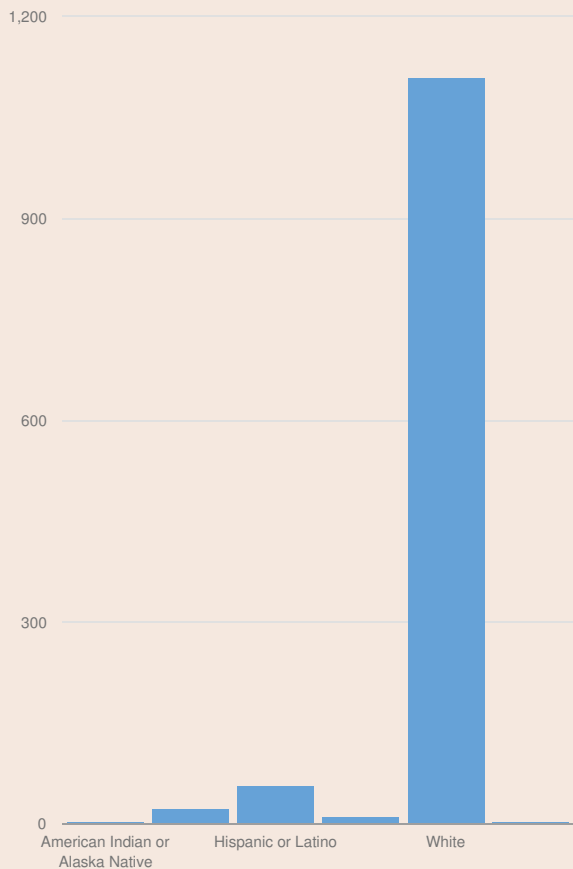

These enrollment data are collected as part of NYSED's Student Information Repository System (SIRS). These counts are as of "BEDS Day" which is typically the first Wednesday in October. Available are enrollment counts for public and charter school students by various demographics for the 2014 - 15 school year. For nonpublic school enrollment data please see the [Non-Public School Enrollment and Staff information](#) on our Information and Reporting Services webpage.

OSWEGO HIGH SCHOOL ENROLLMENT (2014 - 15)

K-12 Enrollment: 1,206

ENROLLMENT BY GENDER

ENROLLMENT BY ETHNICITY

OTHER GROUPS

ENROLLMENT BY GRADE

© COPYRIGHT NEW YORK STATE EDUCATION DEPARTMENT, ALL RIGHTS RESERVED.