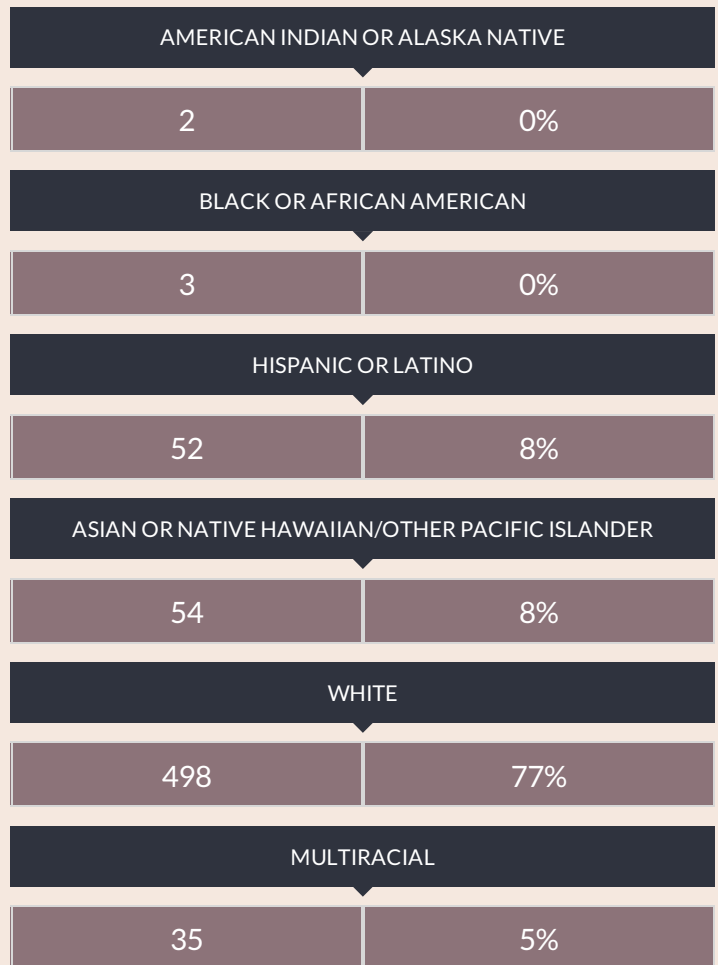

ENROLLMENT BY ETHNICITY

OTHER GROUPS