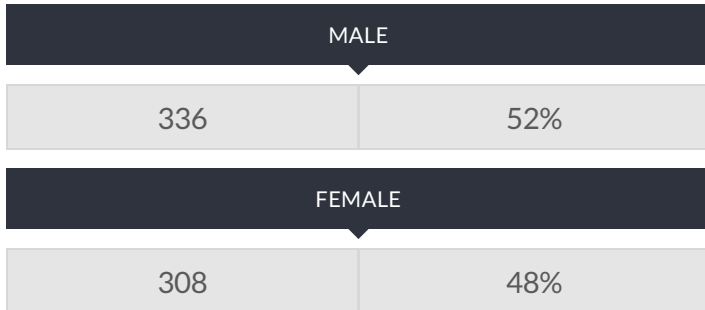

These enrollment data are collected as part of NYSED's Student Information Repository System (SIRS). These counts are as of "BEDS Day" which is typically the first Wednesday in October. Available are enrollment counts for public and charter school students by various demographics for the 2016 - 17 school year. For nonpublic school enrollment data please see the [Non-Public School Enrollment and Staff information](#) on our Information and Reporting Services webpage.

BRUNO M PONTERIO RIDGE STREET SCHOO ENROLLMENT (2016 - 17)

K-12 Enrollment: 644

ENROLLMENT BY GENDER