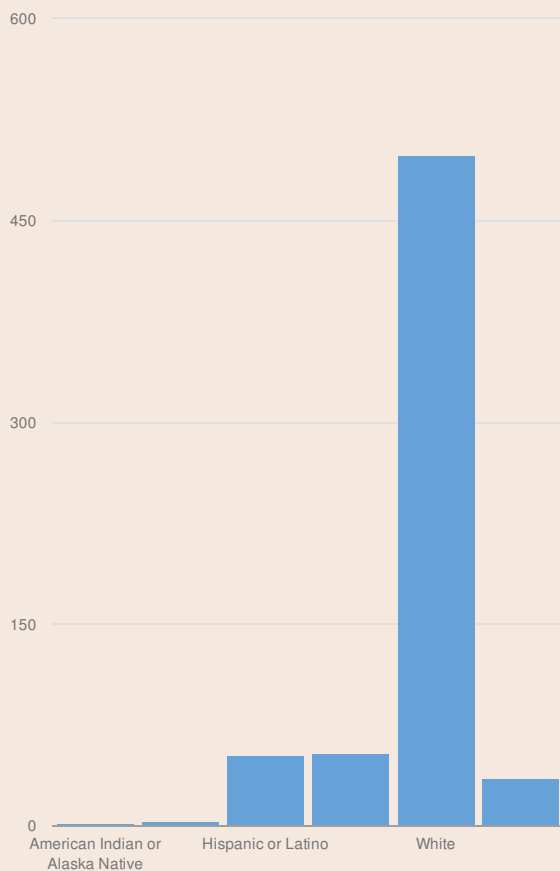

ENROLLMENT BY ETHNICITY

OTHER GROUPS