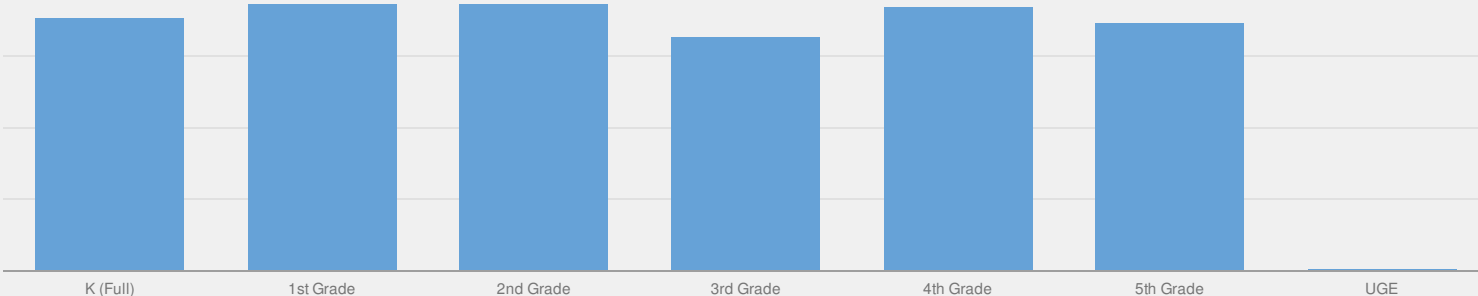

BRUNO M PONTERIO RIDGE STREET SCHOO ENROLLMENT (2016 - 17)

K-12 Enrollment: 644

ENROLLMENT BY GENDER

ENROLLMENT BY ETHNICITY

OTHER GROUPS

ENROLLMENT BY GRADE

K (FULL DAY)	1ST GRADE	2ND GRADE	3RD GRADE
106 16%	112 17%	112 17%	98 15%
4TH GRADE	5TH GRADE	UNGRADED ELEMENTARY	
111 17%	104 16%	1 0%	