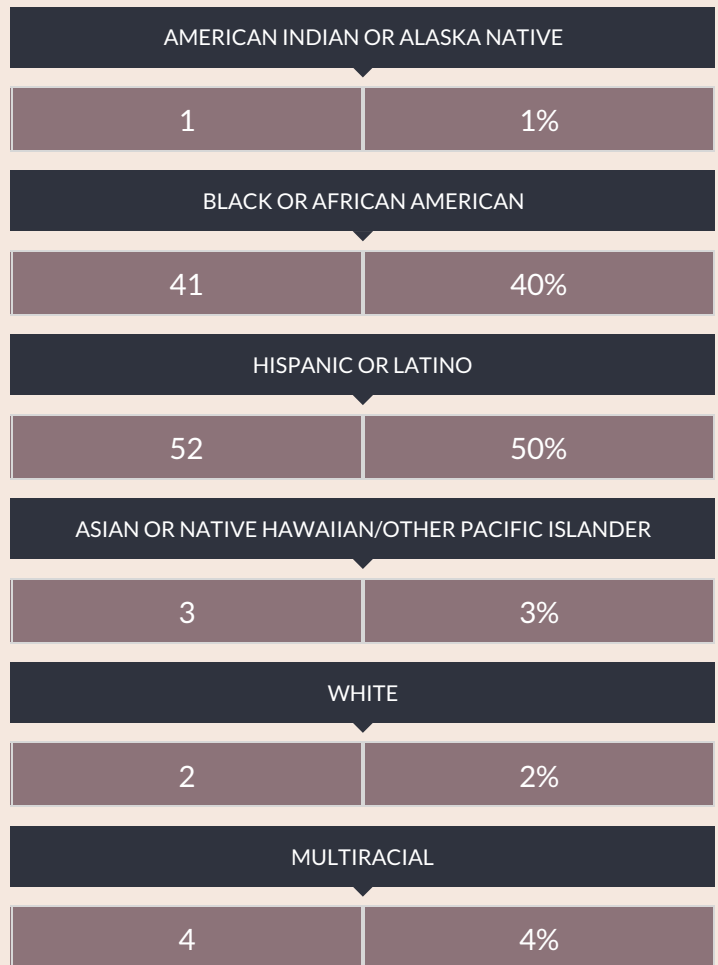

ENROLLMENT BY ETHNICITY