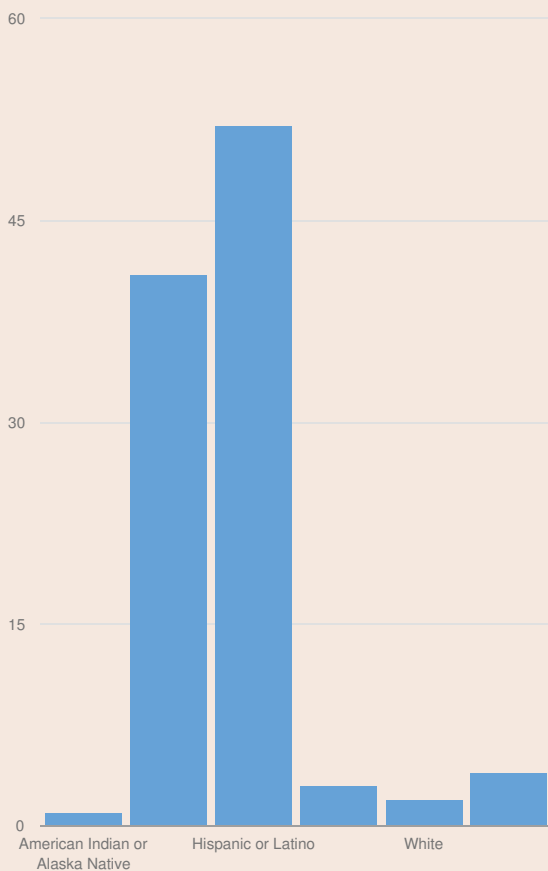

ENROLLMENT BY ETHNICITY