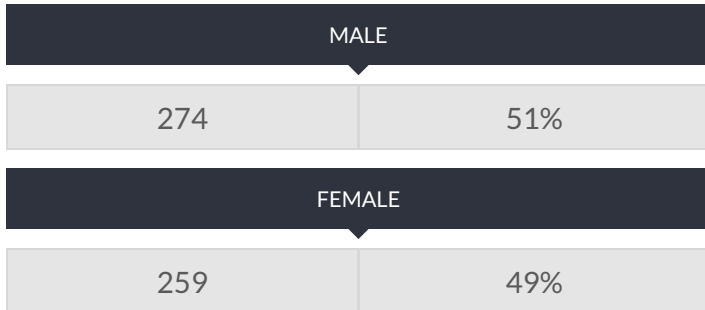

These enrollment data are collected as part of NYSED's Student Information Repository System (SIRS). These counts are as of "BEDS Day" which is typically the first Wednesday in October. Available are enrollment counts for public and charter school students by various demographics for the 2016 - 17 school year. For nonpublic school enrollment data please see the [Non-Public School Enrollment and Staff information](#) on our Information and Reporting Services webpage.

IS 211 JOHN WILSON ENROLLMENT (2016 - 17)

K-12 Enrollment: 533

ENROLLMENT BY GENDER