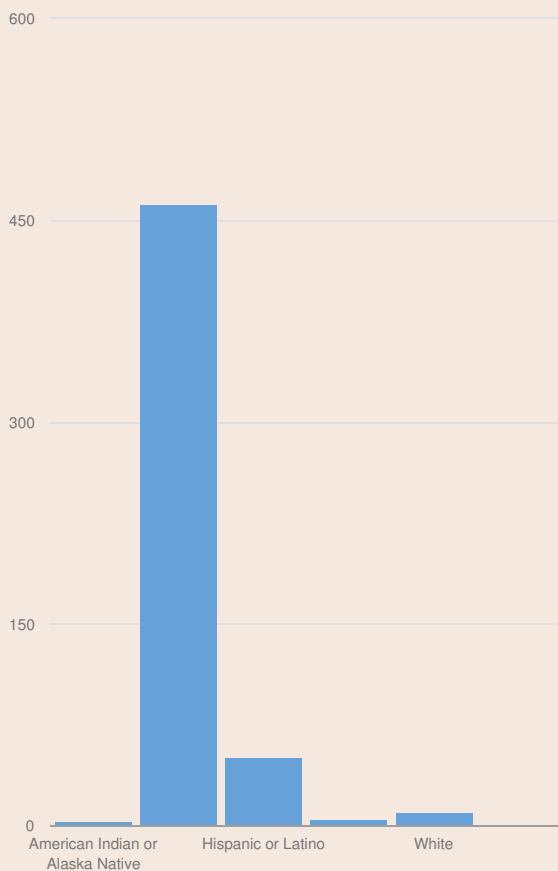

ENROLLMENT BY ETHNICITY