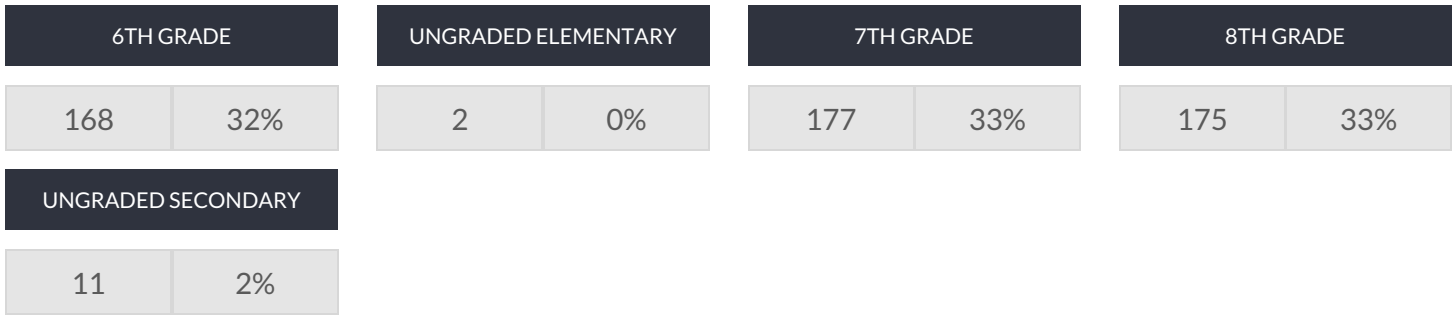

IS 211 JOHN WILSON ENROLLMENT (2016 - 17)

K-12 Enrollment: 533

ENROLLMENT BY GENDER

ENROLLMENT BY ETHNICITY

OTHER GROUPS

ENROLLMENT BY GRADE

© COPYRIGHT NEW YORK STATE EDUCATION DEPARTMENT, ALL RIGHTS RESERVED.