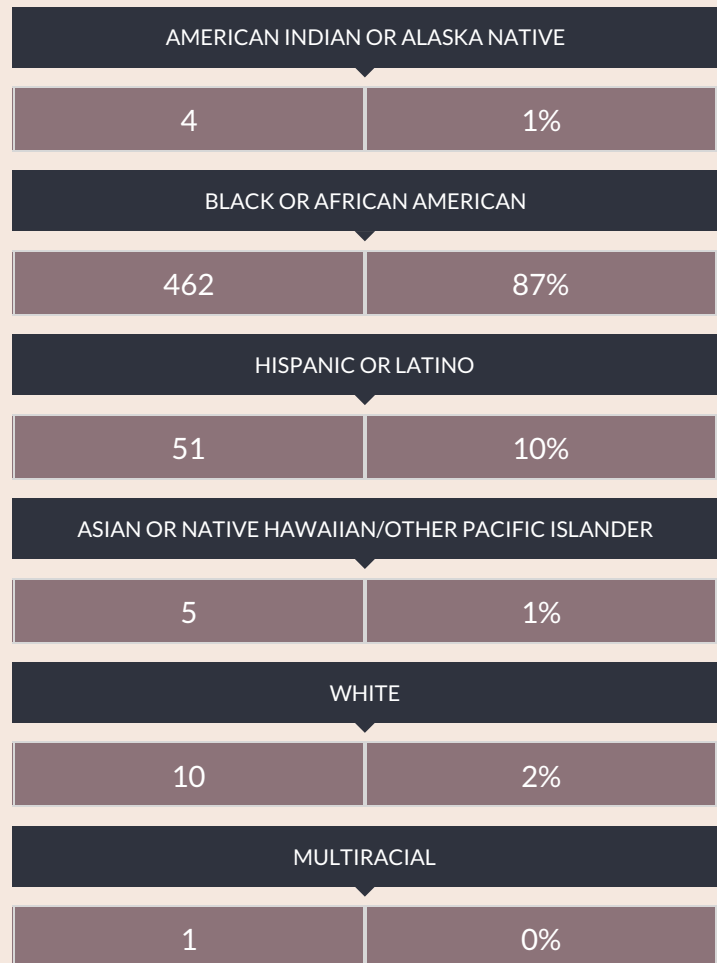

ENROLLMENT BY ETHNICITY